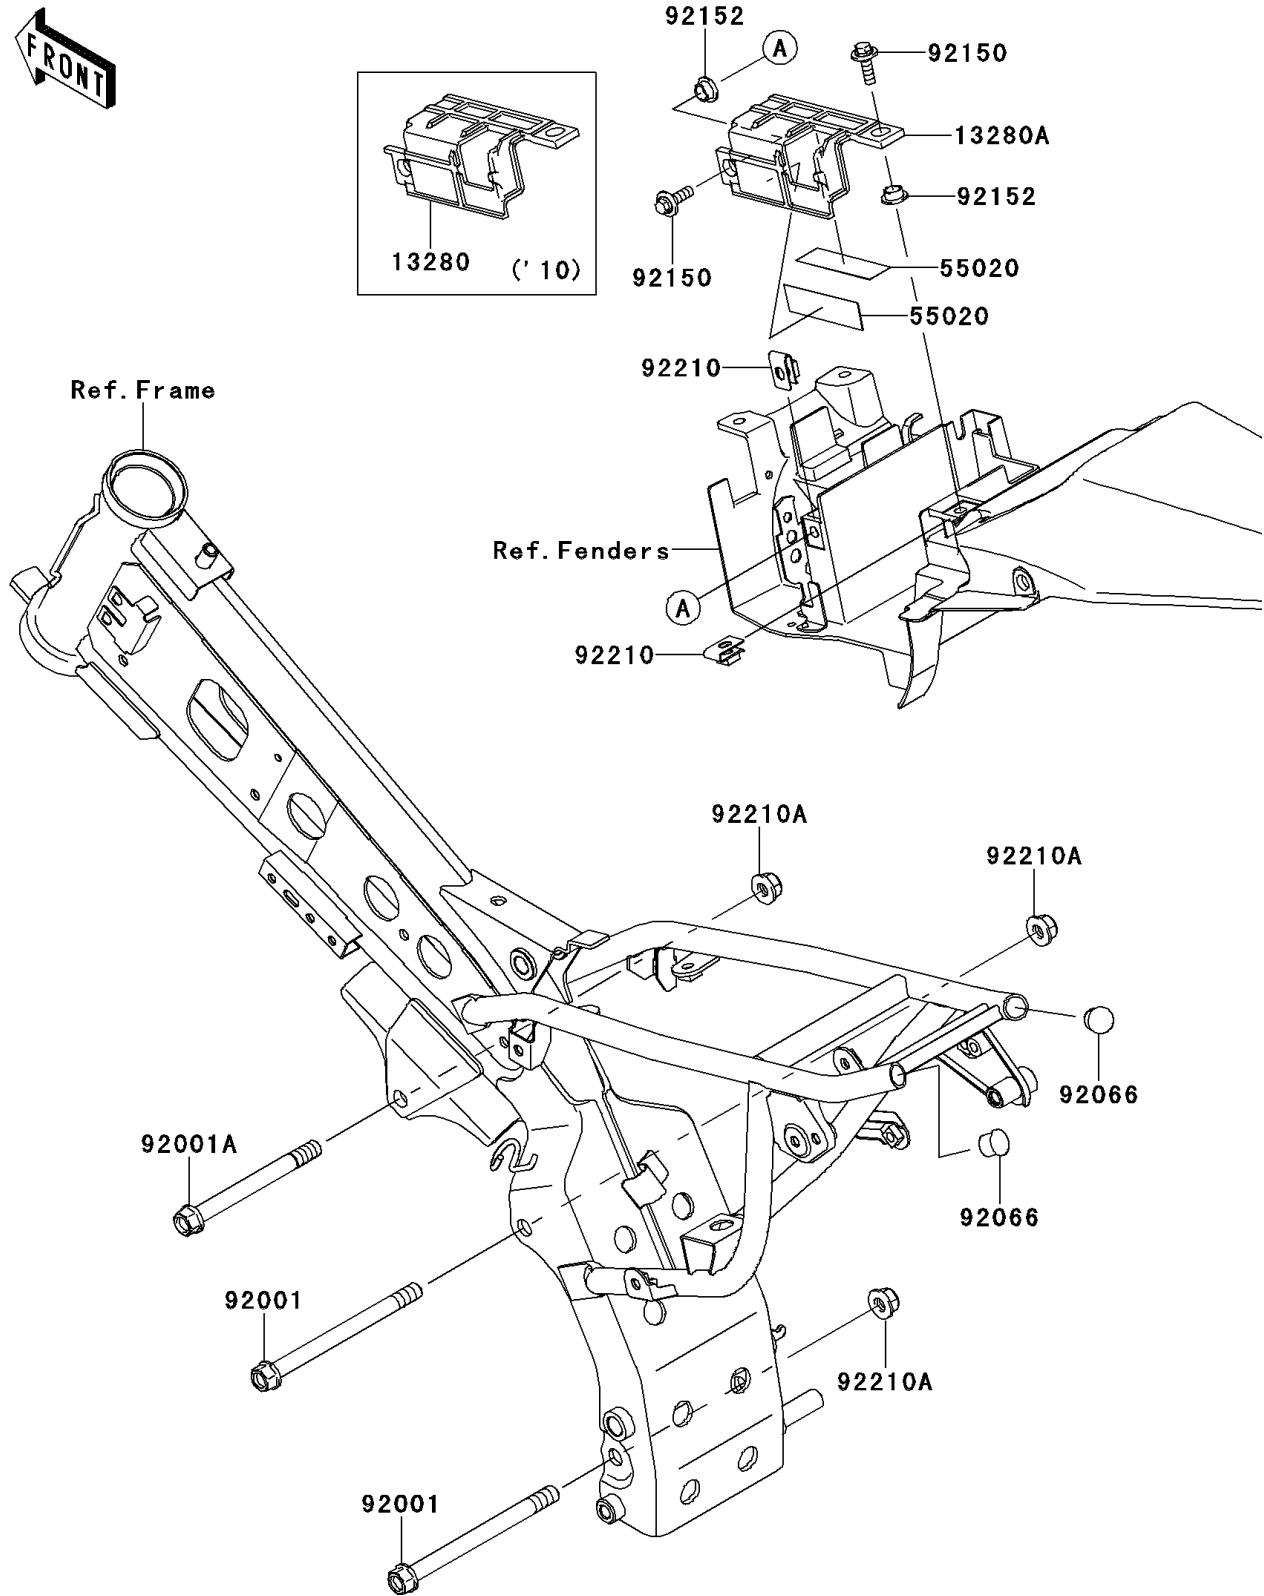

# 2013 KLX®110 PARTS DIAGRAM

Engine Mount

F2122

## 2013 KLX®110 PARTS LIST

### Engine Mount

ITEM NAME	PART NUMBER	QUANTITY
HOLDER,BATTERY (Ref # 13280A)	13280-0384	1
GUARD (Ref # 55020)	55020-0527	2
BOLT,FLANGED,10X125 (Ref # 92001)	92001-1720	2
BOLT,FLANGED,10X105,BLACK (Ref # 92001A)	92001-1751	1
PLUG (Ref # 92066)	92066-1081	2
BOLT,FLANGED,6X20 (Ref # 92150)	92150-1339	2
COLLAR (Ref # 92152)	92152-0789	2
NUT,6MM (Ref # 92210)	92210-0218	2
NUT,LOCK,FLANGED,10MM (Ref # 92210A)	92210-1081	3