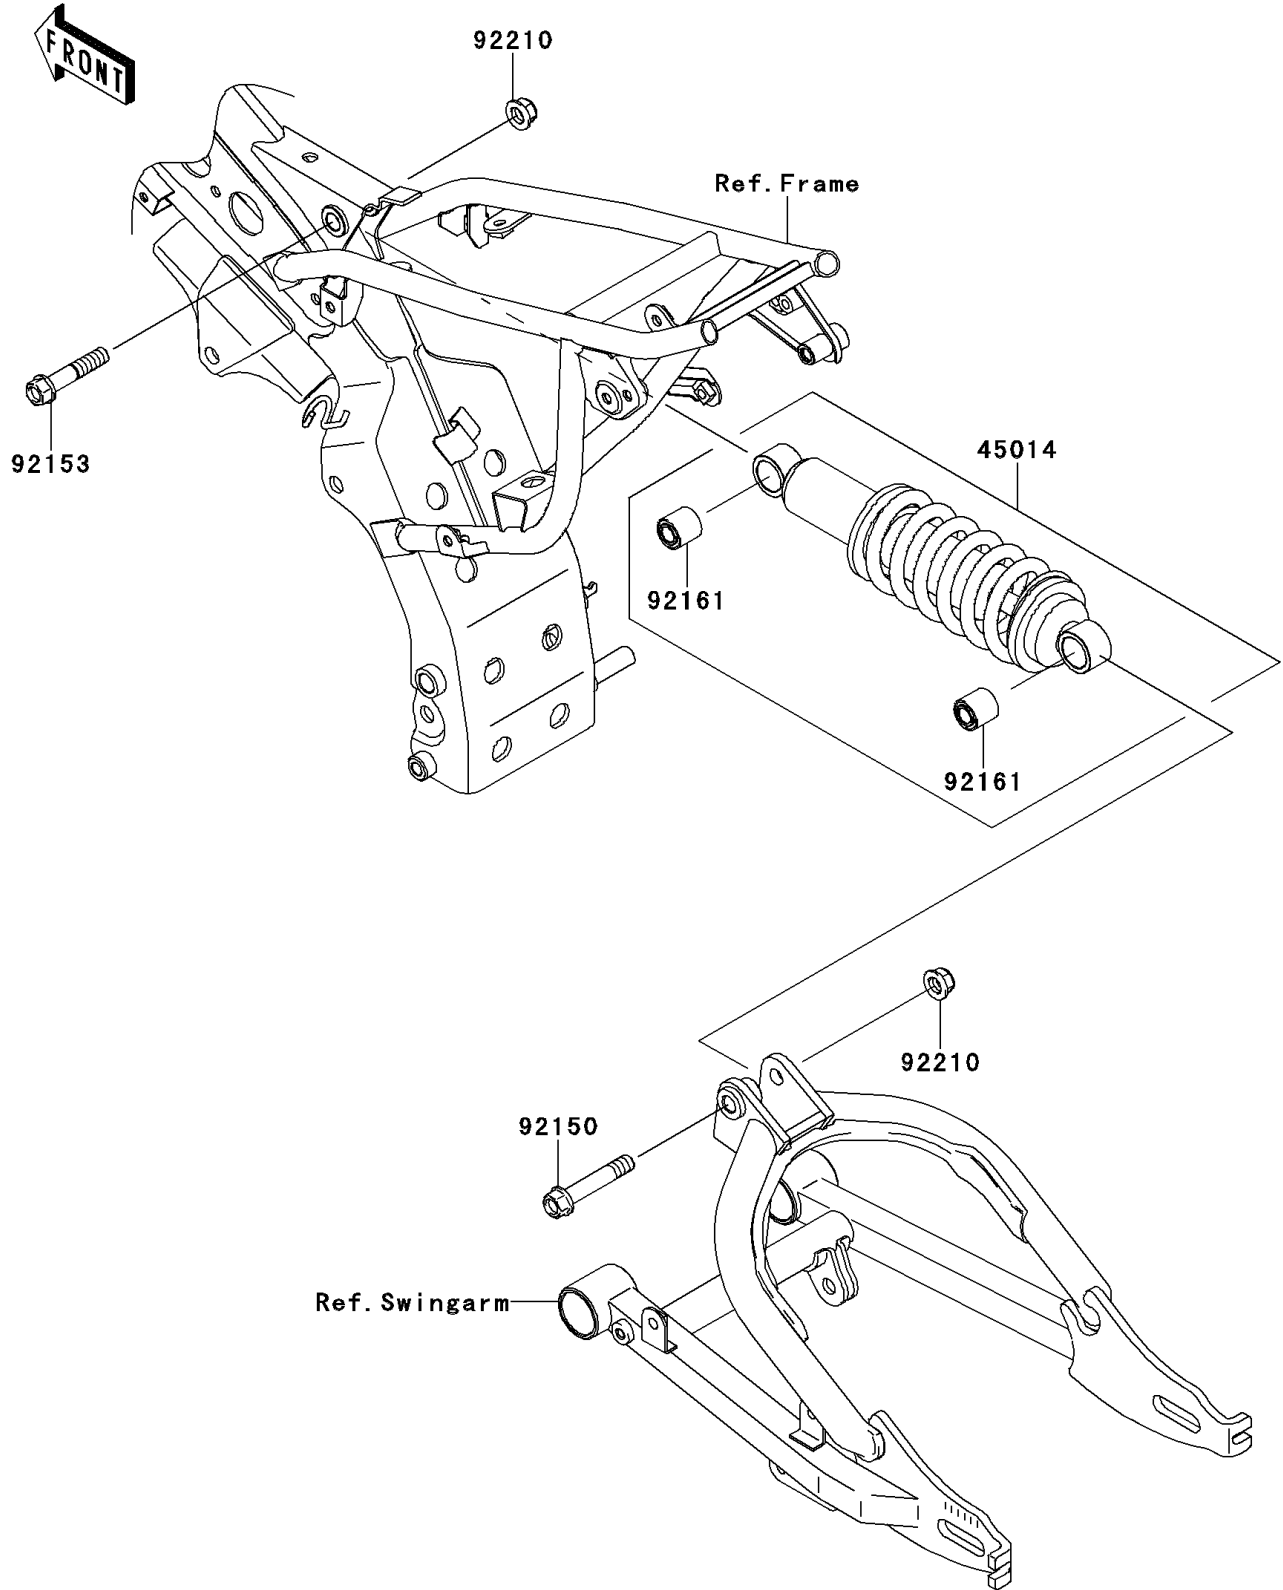

2013 KLX®110 PARTS DIAGRAM

Suspension/Shock Absorber

F2151

2013 KLX®110 PARTS LIST

Suspension/Shock Absorber

ITEM NAME	PART NUMBER	QUANTITY
SHOCKABSORBER,I.SILVER (Ref # 45014)	45014-0272-8V	1
BOLT,FLANGED,10X57 (Ref # 92150)	92150-1227	1
BOLT,FLANGED,10X50 (Ref # 92153)	92153-1139	1
DAMPER,SHOCKABSORBER (Ref # 92161)	92161-0100	2
NUT,LOCK,FLANGED,10MM (Ref # 92210)	92210-1080	2