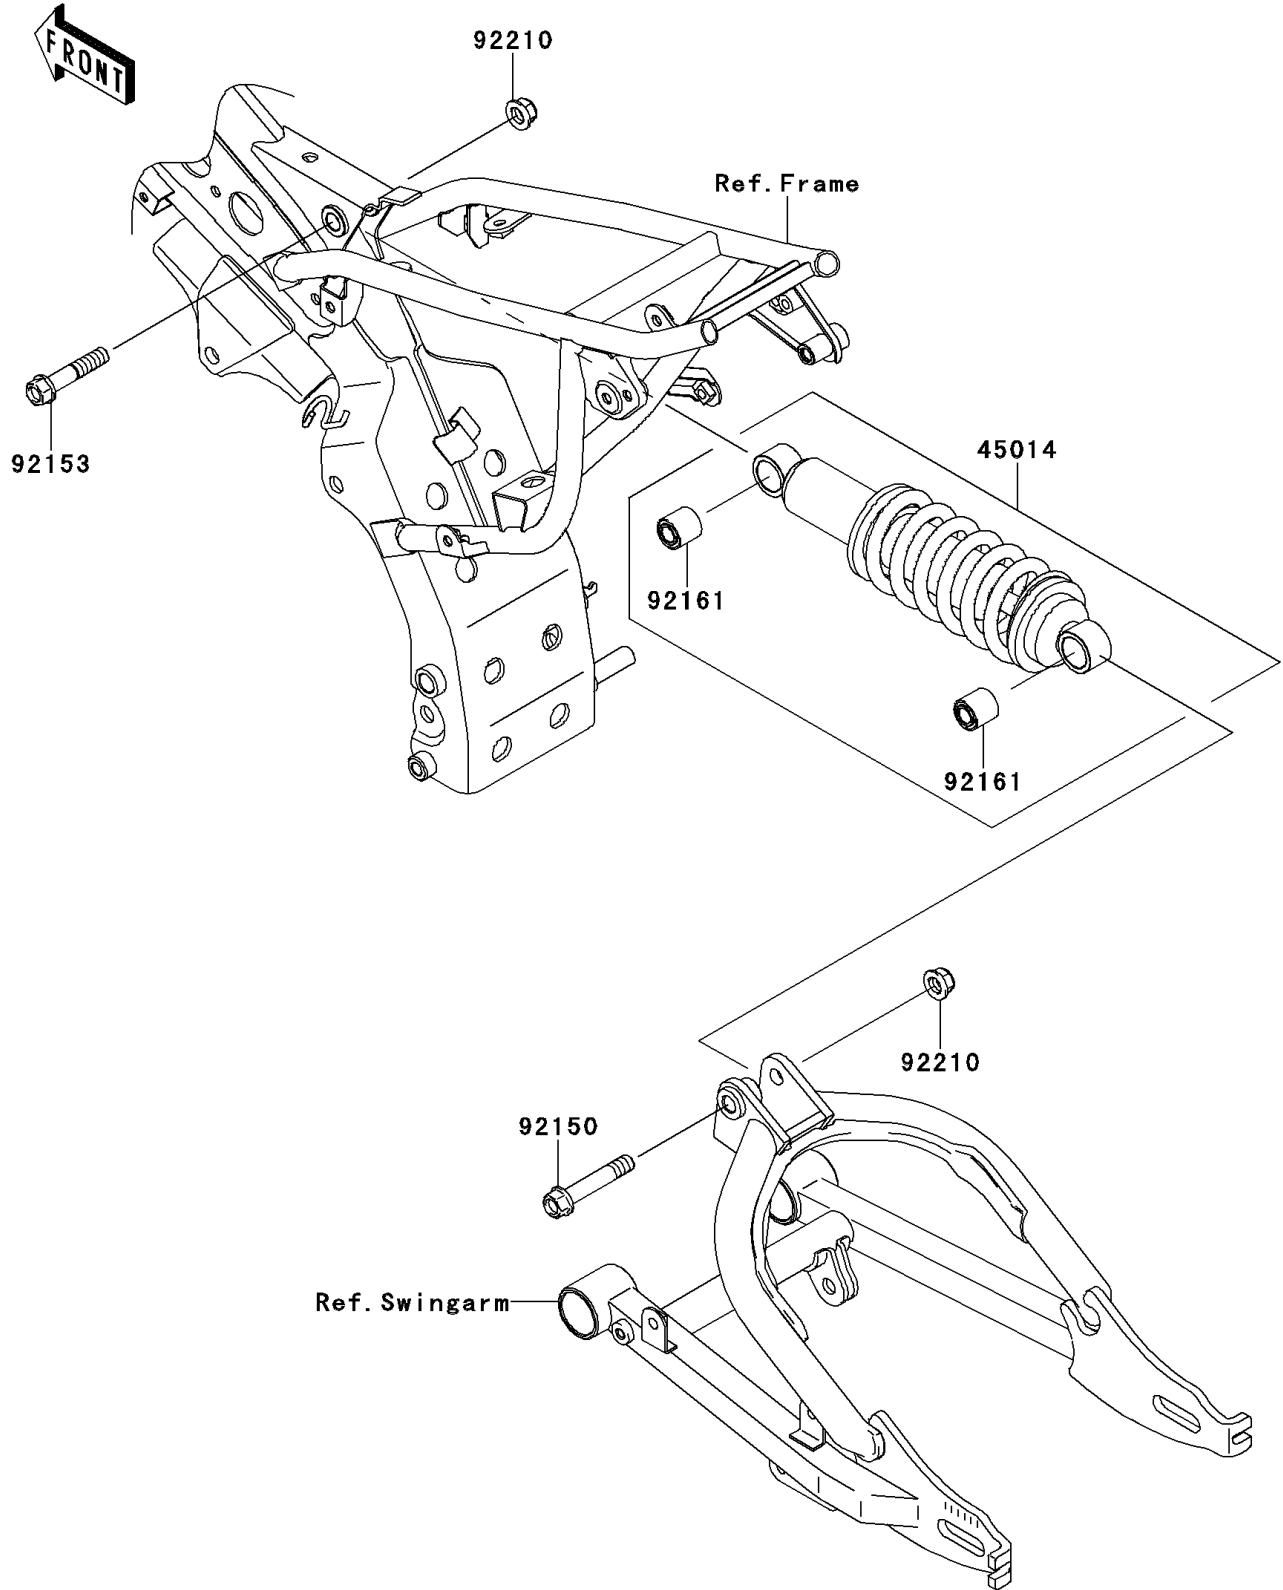

# 2010 KLX®110 PARTS DIAGRAM

Suspension/Shock Absorber

F2151

## 2010 KLX<sup>®</sup>110 PARTS LIST

Suspension/Shock Absorber

ITEM NAME	PART NUMBER	QUANTITY
-----------	-------------	----------

---