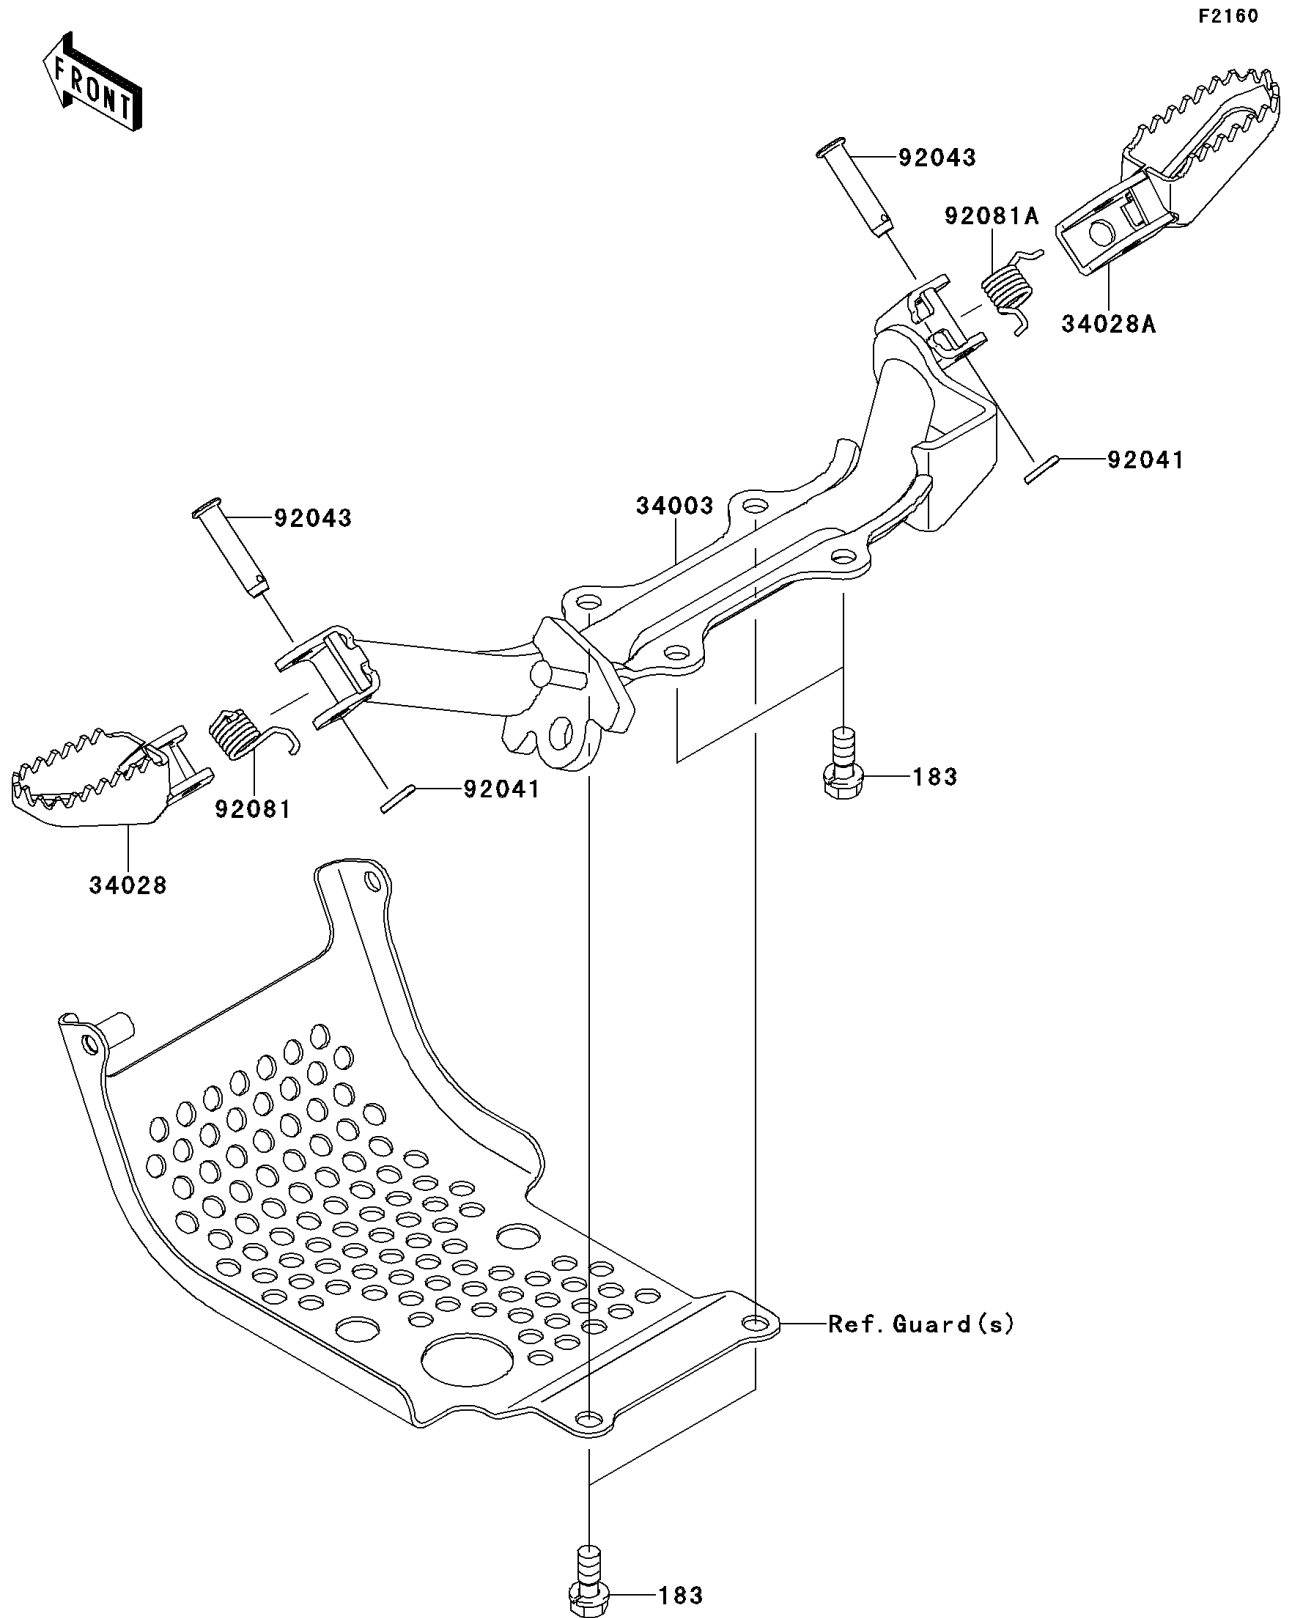

2013 KLX®110 PARTS DIAGRAM

Footrests

2013 KLX®110 PARTS LIST

Footrests

ITEM NAME	PART NUMBER	QUANTITY
BOLT-UPSET-WS-SMALL,8X20 (Ref # 183)	183BA0820	4
HOLDER-STEP,P.SILVER (Ref # 34003)	34003-0107-458	1
STEP,LH (Ref # 34028)	34028-1237	1
STEP,RH (Ref # 34028A)	34028-1238	1
COTTER,2.5X15 (Ref # 92041)	92041-1051	2
PIN,8X32 (Ref # 92043)	92043-1143	2
SPRING,FOOTREST,LH (Ref # 92081)	92081-1491	1
SPRING,FOOTREST,RH (Ref # 92081A)	92081-1543	1