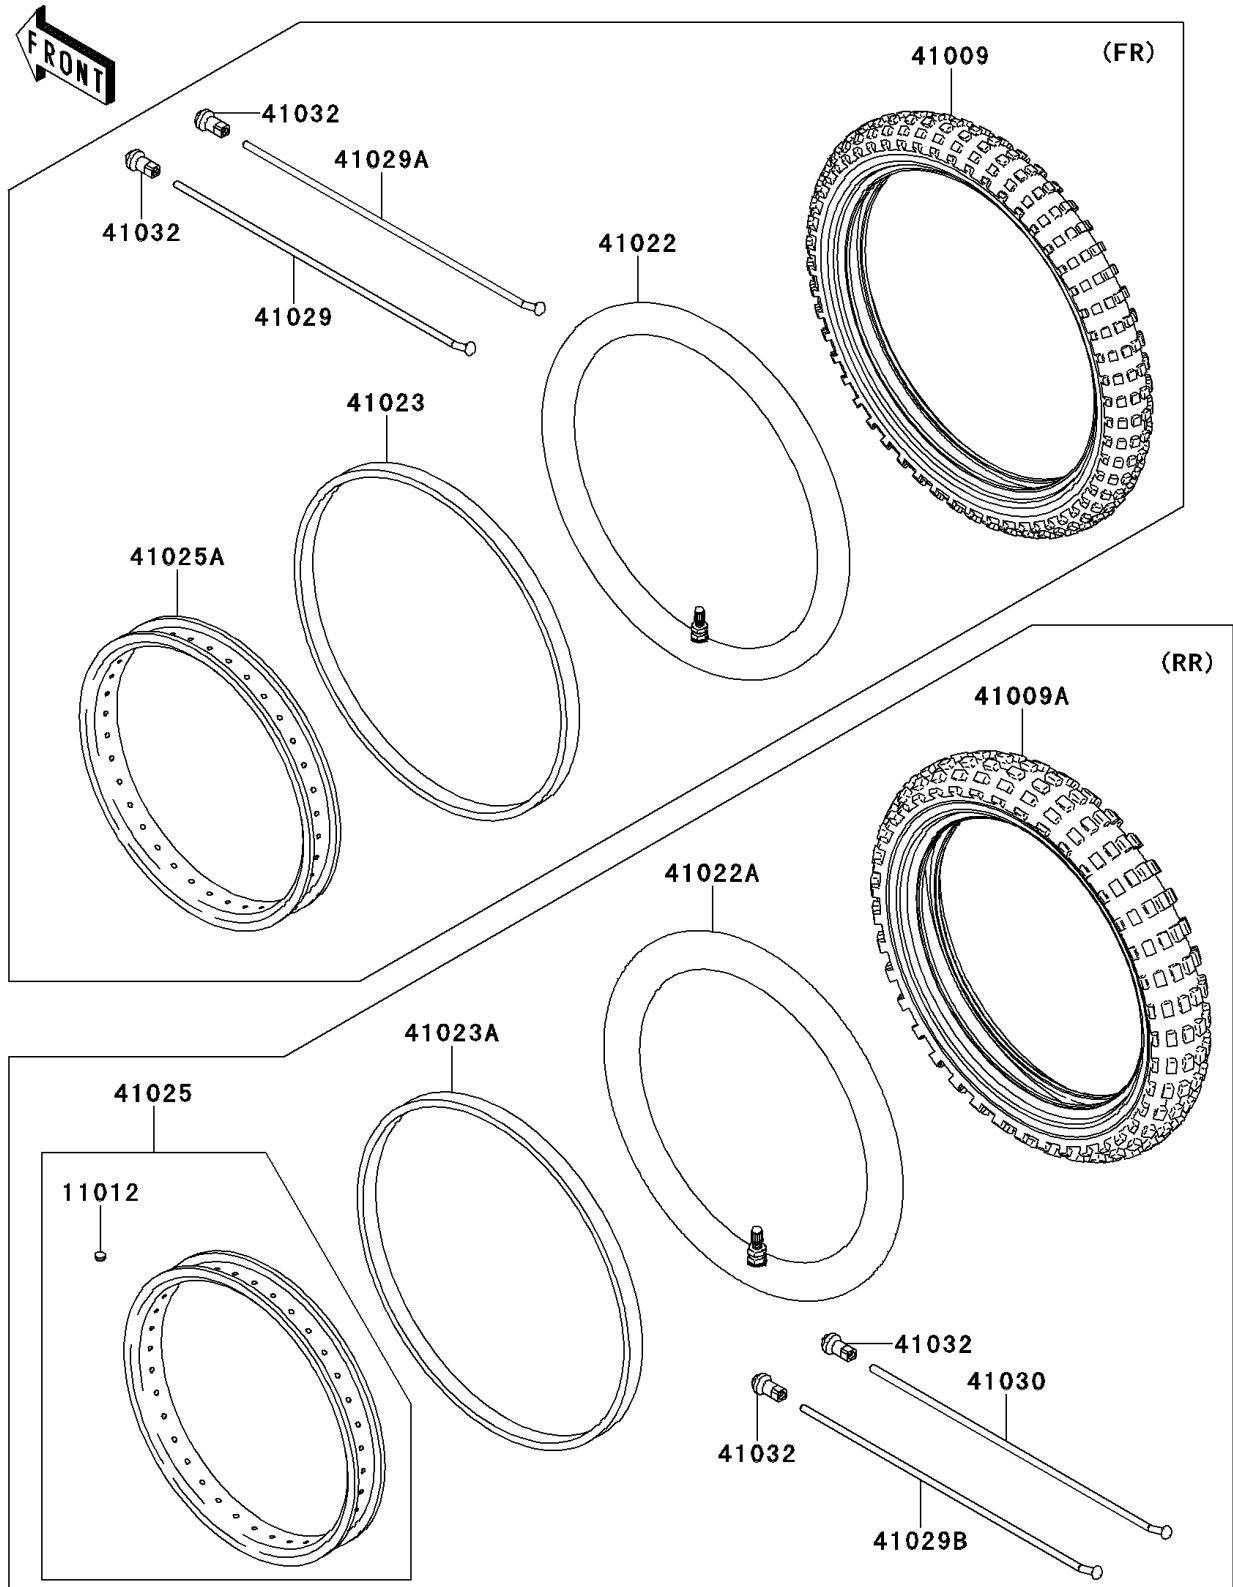

2014 KLX®110 PARTS DIAGRAM

Wheels/Tires

F2210

2014 KLX®110 PARTS LIST

Wheels/Tires

ITEM NAME	PART NUMBER	QUANTITY
CAP,BEAD STOPPER (Ref # 11012)	11012-1916	1
TIRE,FR,2.50-14 4PR,GS-45F(IRC) (Ref # 41009)	41009-0231	1
TIRE,RR,3.00-12 4PR,GS-45F(IRC) (Ref # 41009A)	41009-0232	1
TUBE-TIRE,2.50-14(IRC) (Ref # 41022)	41022-0037	1
TUBE-TIRE,3.00-12(IRC) (Ref # 41022A)	41022-0038	1
BAND-RIM,2.50-14(IRC) (Ref # 41023)	41023-0021	1
BAND-RIM,3.00-12(IRC) (Ref # 41023A)	41023-0022	1
RIM,RR,1.60X12 (Ref # 41025)	41025-0009	1
RIM,FR,1.40X14 (Ref # 41025A)	41025-0013	1
SPOKE-INNER,FR,144MMX118D (Ref # 41029)	41029-1067	16
SPOKE-INNER,FR,133.5MMX97D (Ref # 41029A)	41029-1068	16
SPOKE-INNER,RR,98MMX105.5D (Ref # 41029B)	41029-1329	18
SPOKE-OUTER,RR,98MMX77.5D (Ref # 41030)	41030-1182	18
NIPPLE-SPOKE (Ref # 41032)	41032-0009	68