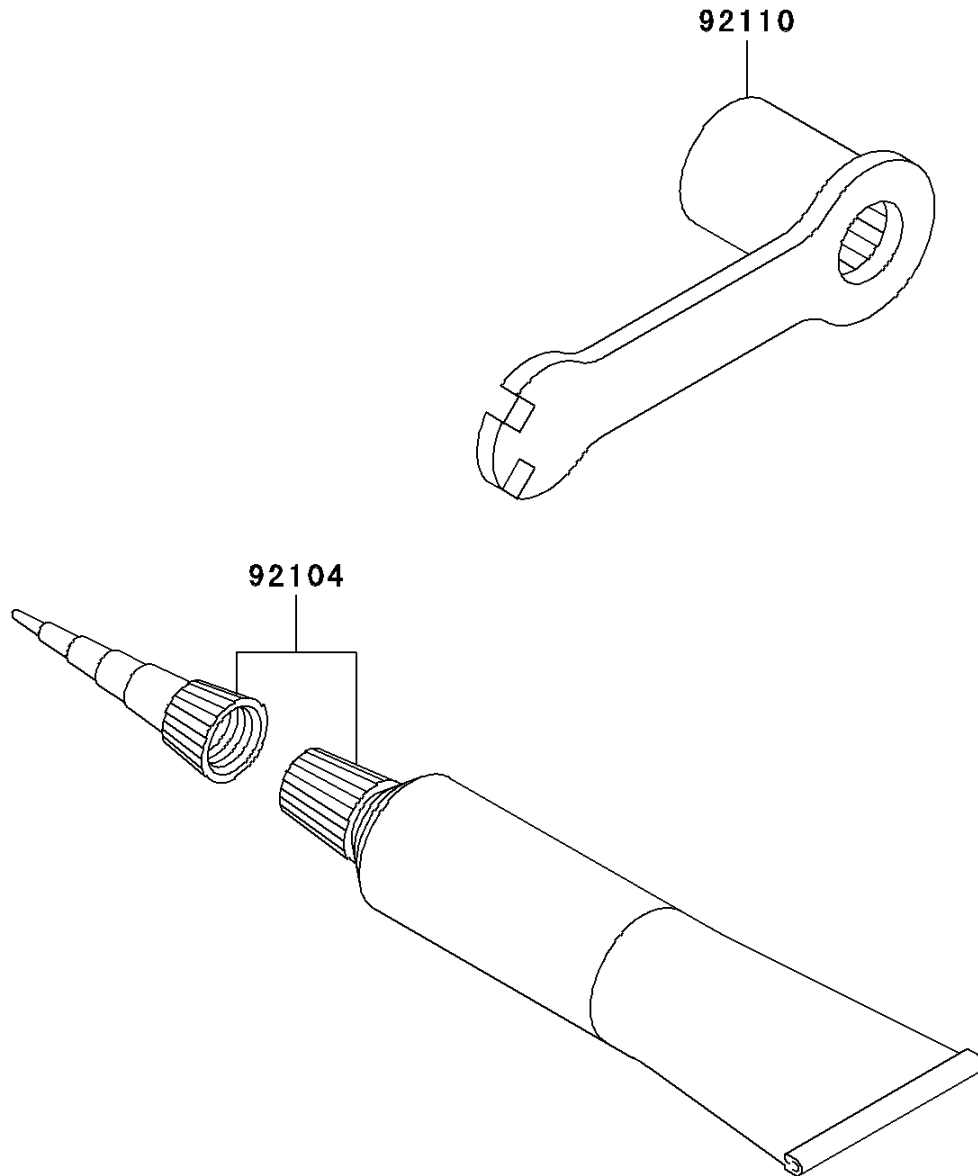

2006 KX100 PARTS DIAGRAM

Owner's Tools

F2810

2006 KX100 PARTS LIST

Owner's Tools

ITEM NAME	PART NUMBER	QUANTITY
GASKET-LIQUID,TB1105B,SILVER (Ref # 92104)	92104-002	1
TOOL-WRENCH,BOX,21MM&SPOKE (Ref # 92110)	92110-1119	1