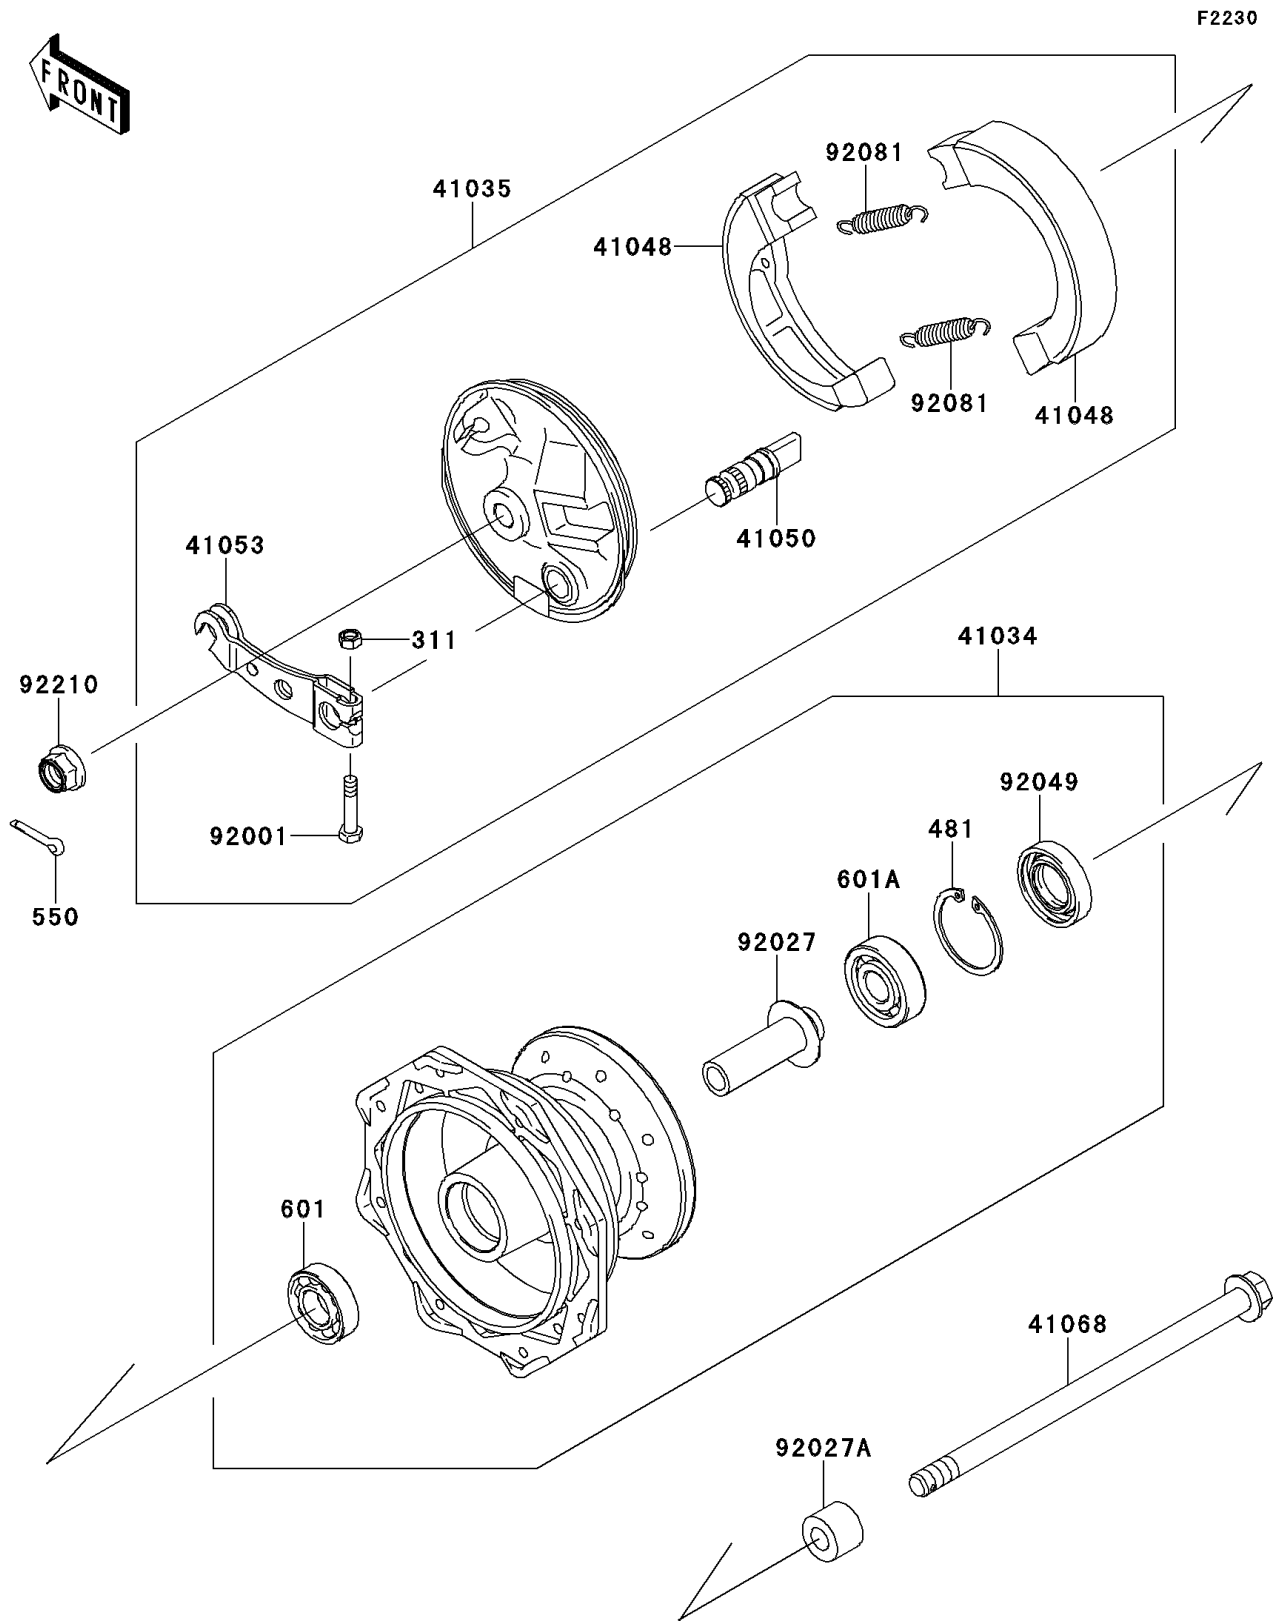

2013 KLX®110 PARTS DIAGRAM

Front Hub

2013 KLX®110 PARTS LIST

Front Hub

ITEM NAME	PART NUMBER	QUANTITY
NUT-HEX (Ref # 311)	311BA0500	1
CIRCLIP-TYPE-C,35MM (Ref # 481)	481J3500	1
PIN-COTTER,2.5X20 (Ref # 550)	550S2520	1
BEARING-BALL,#6200UUC3 (Ref # 601)	601B6200UU	1
BEARING-BALL,#6300UUC3 (Ref # 601A)	601B6300UU	1
DRUM-ASSY,FRONT BRAKE (Ref # 41034)	41034-1343	1
PANEL-ASSY-BRAKE,FR (Ref # 41035)	41035-1543	1
SHOE-BRAKE (Ref # 41048)	41048-1083	2
CAM-BRAKE (Ref # 41050)	41050-1031	1
LEVER-BRAKE CAM,FR (Ref # 41053)	41053-1027	1
AXLE,FR (Ref # 41068)	41068-0015	1
BOLT,5X25 (Ref # 92001)	92001-1695	1
COLLAR,FRONT DRUM,L=54 (Ref # 92027)	92027-1470	1
COLLAR,FRONT AXLE,L=14.5 (Ref # 92027A)	92027-1472	1
SEAL-OIL,DD20X35X7 (Ref # 92049)	92049-0052	1
SPRING,BRAKE SHOE (Ref # 92081)	92081-1564	2
NUT,LOCK,FLANGED,10MM (Ref # 92210)	92210-0276	1