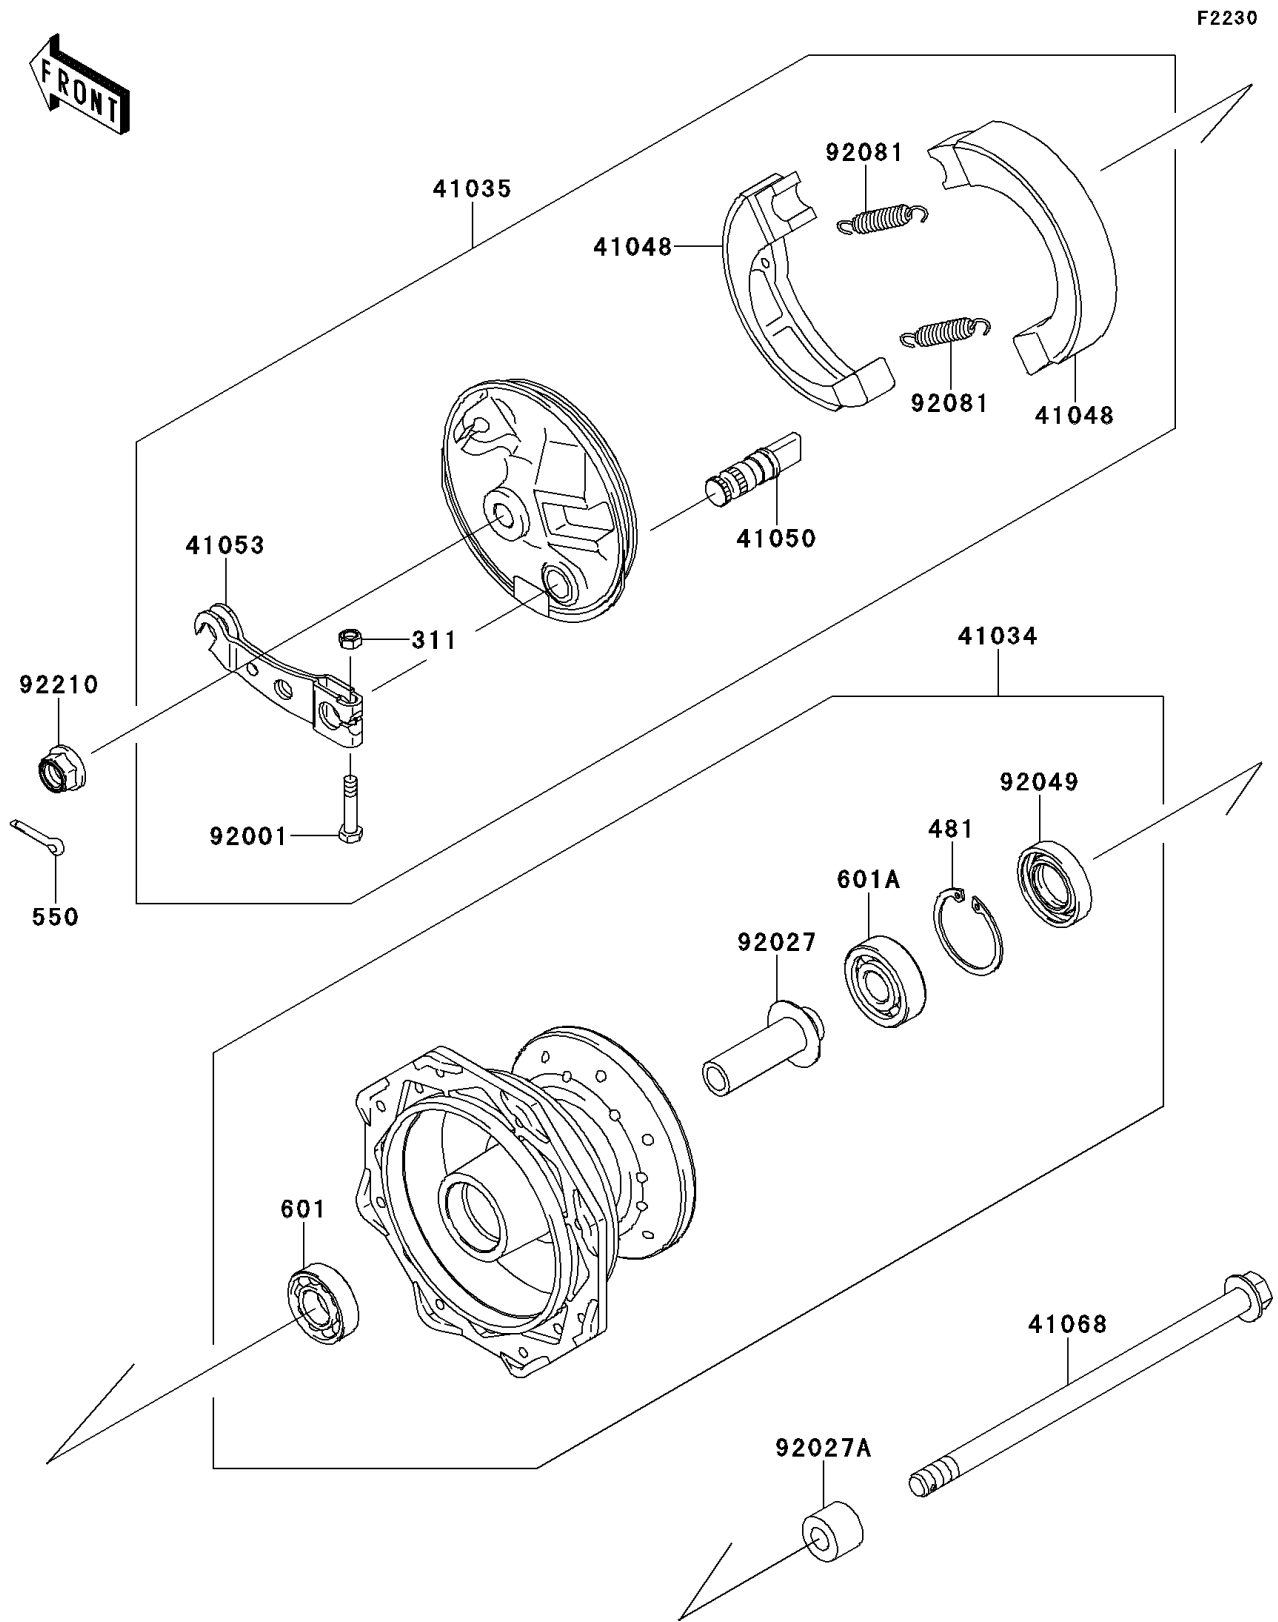

2014 KLX®110 PARTS DIAGRAM

Front Hub

2014 KLX®110 PARTS LIST

Front Hub

ITEM NAME	PART NUMBER	QUANTITY
NUT-HEX (Ref # 311)	311BA0500	1
CIRCLIP-TYPE-C,35MM (Ref # 481)	481J3500	1
PIN-COTTER,2.5X20 (Ref # 550)	550S2520	1
BEARING-BALL,#6200UUC3 (Ref # 601)	601B6200UU	1
BEARING-BALL,#6300UUC3 (Ref # 601A)	601B6300UU	1
DRUM-ASSY,FRONT BRAKE (Ref # 41034)	41034-1343	1
PANEL-ASSY-BRAKE,FR (Ref # 41035)	41035-1543	1
SHOE-BRAKE (Ref # 41048)	41048-1083	2
CAM-BRAKE (Ref # 41050)	41050-1031	1
LEVER-BRAKE CAM,FR (Ref # 41053)	41053-1027	1
AXLE,FR (Ref # 41068)	41068-0015	1
BOLT,5X25 (Ref # 92001)	92001-1695	1
COLLAR,FRONT DRUM,L=54 (Ref # 92027)	92027-1470	1
COLLAR,FRONT AXLE,L=14.5 (Ref # 92027A)	92027-1472	1
SEAL-OIL,DD20X35X7 (Ref # 92049)	92049-0052	1
SPRING,BRAKE SHOE (Ref # 92081)	92081-1564	2
NUT,LOCK,FLANGED,10MM (Ref # 92210)	92210-0276	1