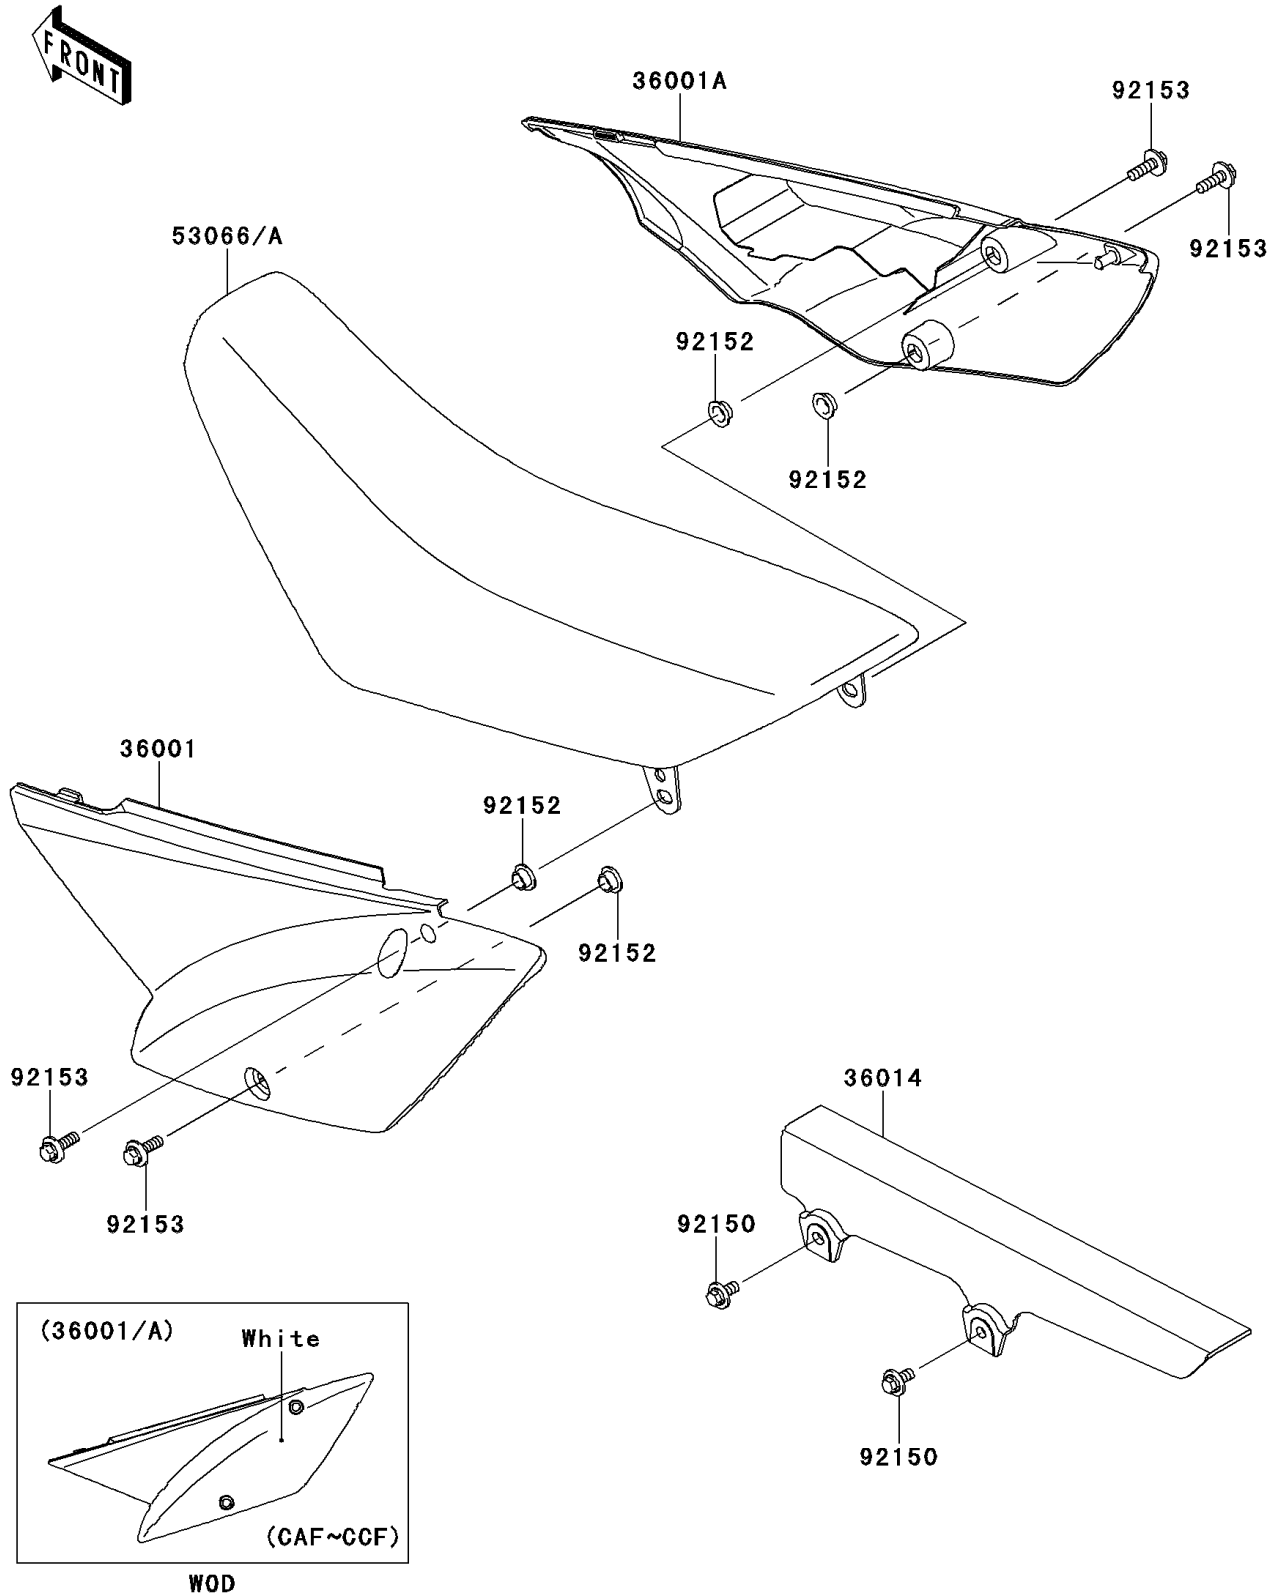

# 2013 KLX®110 PARTS DIAGRAM

Side Covers/Chain Cover

F2610

## 2013 KLX®110 PARTS LIST

### Side Covers/Chain Cover

ITEM NAME	PART NUMBER	QUANTITY
COVER-SIDE,LH,B.WHITE (Ref # 36001)	36001-0194-266	1
COVER-SIDE,RH,B.WHITE (Ref # 36001A)	36001-0195-266	1
CASE-CHAIN (Ref # 36014)	36014-1258	1
SEAT-ASSY,BLACK (Ref # 53066)	53066-0240-MA	1
BOLT,FLANGED,6X14 (Ref # 92150)	92150-1689	2
COLLAR (Ref # 92152)	92152-0789	4
BOLT,6X20 (Ref # 92153)	92153-0502	4