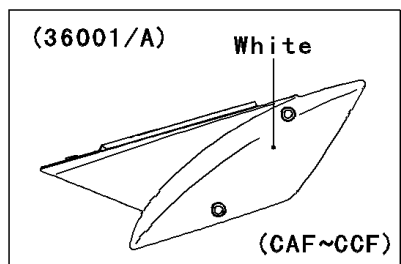

2014 KLX®110 PARTS DIAGRAM

Side Covers/Chain Cover

F2610

W0D

2014 KLX®110 PARTS LIST

Side Covers/Chain Cover

ITEM NAME	PART NUMBER	QUANTITY
COVER-SIDE,LH,B.WHITE (Ref # 36001)	36001-0194-266	1
COVER-SIDE,RH,B.WHITE (Ref # 36001A)	36001-0195-266	1
CASE-CHAIN (Ref # 36014)	36014-1258	1
SEAT-ASSY,BLACK/GREEN (Ref # 53066A)	53066-0431-13R	1
BOLT,FLANGED,6X14 (Ref # 92150)	92150-1689	2
COLLAR (Ref # 92152)	92152-0789	4
BOLT,6X20 (Ref # 92153)	92153-0502	4