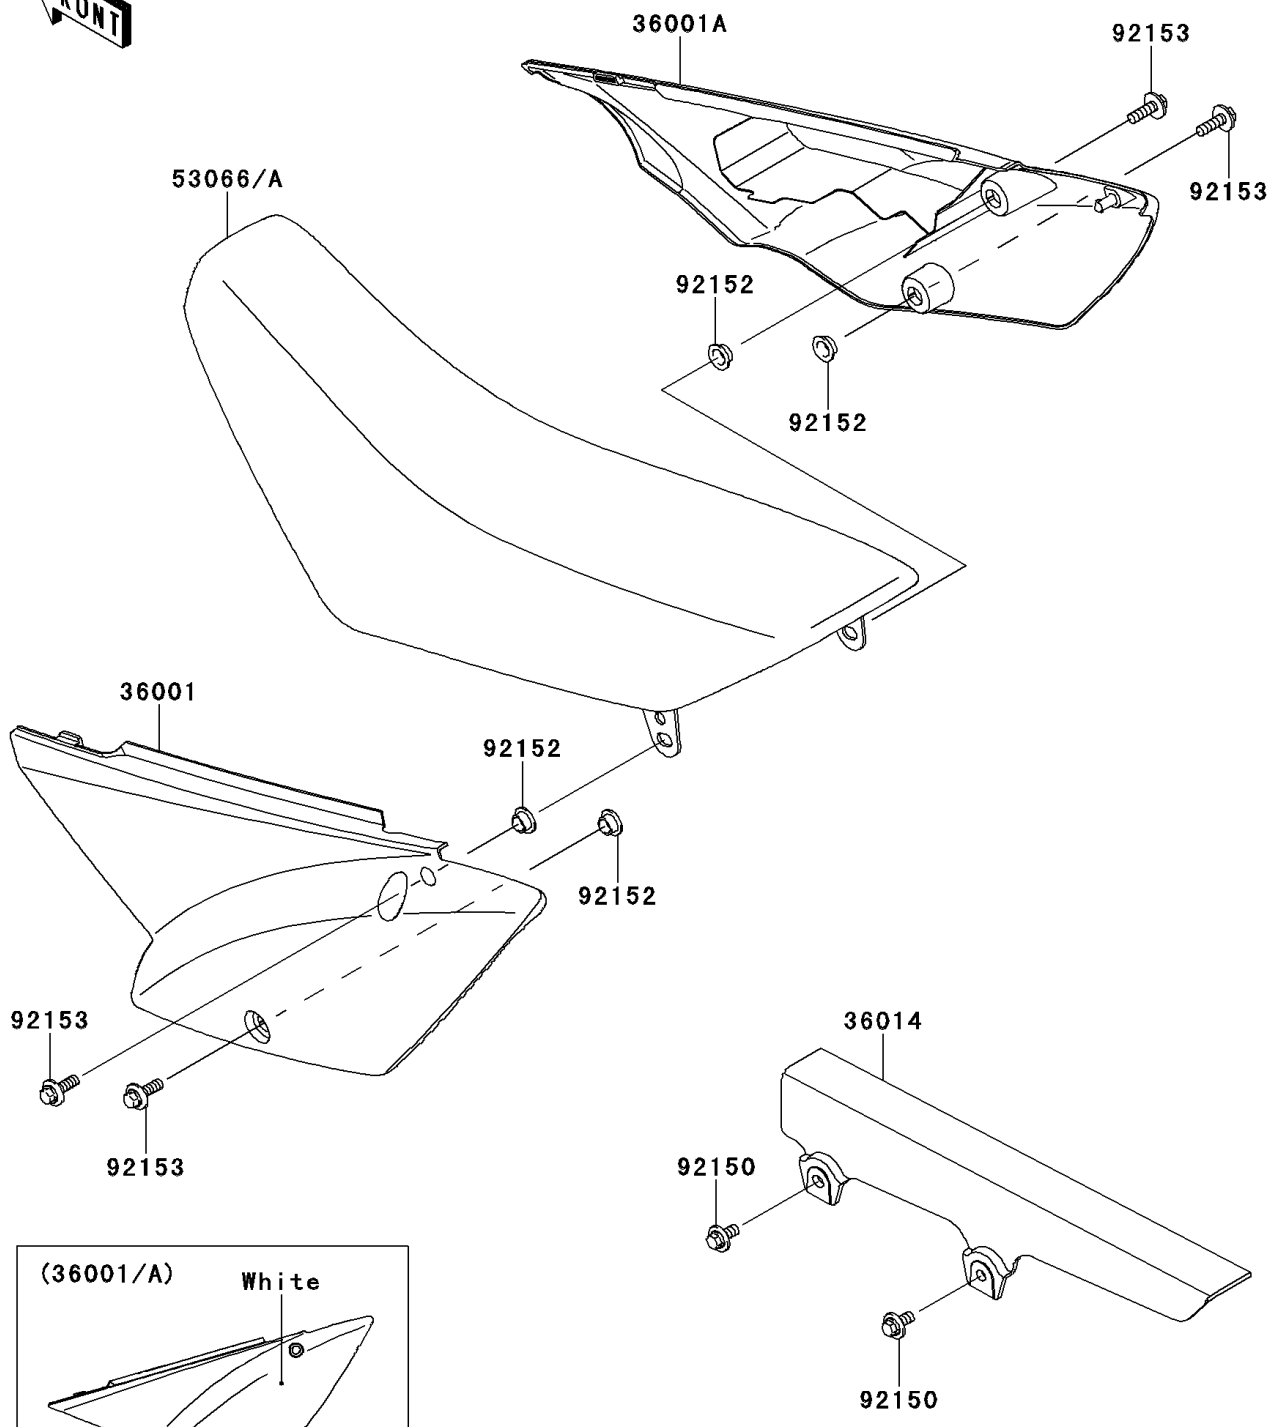

2014 KLX®110 PARTS DIAGRAM

Side Covers/Chain Cover

F2610

W0D

2014 KLX®110 PARTS LIST

Side Covers/Chain Cover

ITEM NAME	PART NUMBER	QUANTITY
COVER-SIDE,LH,B.WHITE (Ref # 36001)	36001-0194-266	1
COVER-SIDE,RH,B.WHITE (Ref # 36001A)	36001-0195-266	1
CASE-CHAIN (Ref # 36014)	36014-1258	1
SEAT-ASSY,BLACK/GREEN (Ref # 53066A)	53066-0431-13R	1
BOLT,FLANGED,6X14 (Ref # 92150)	92150-1689	2
COLLAR (Ref # 92152)	92152-0789	4
BOLT,6X20 (Ref # 92153)	92153-0502	4