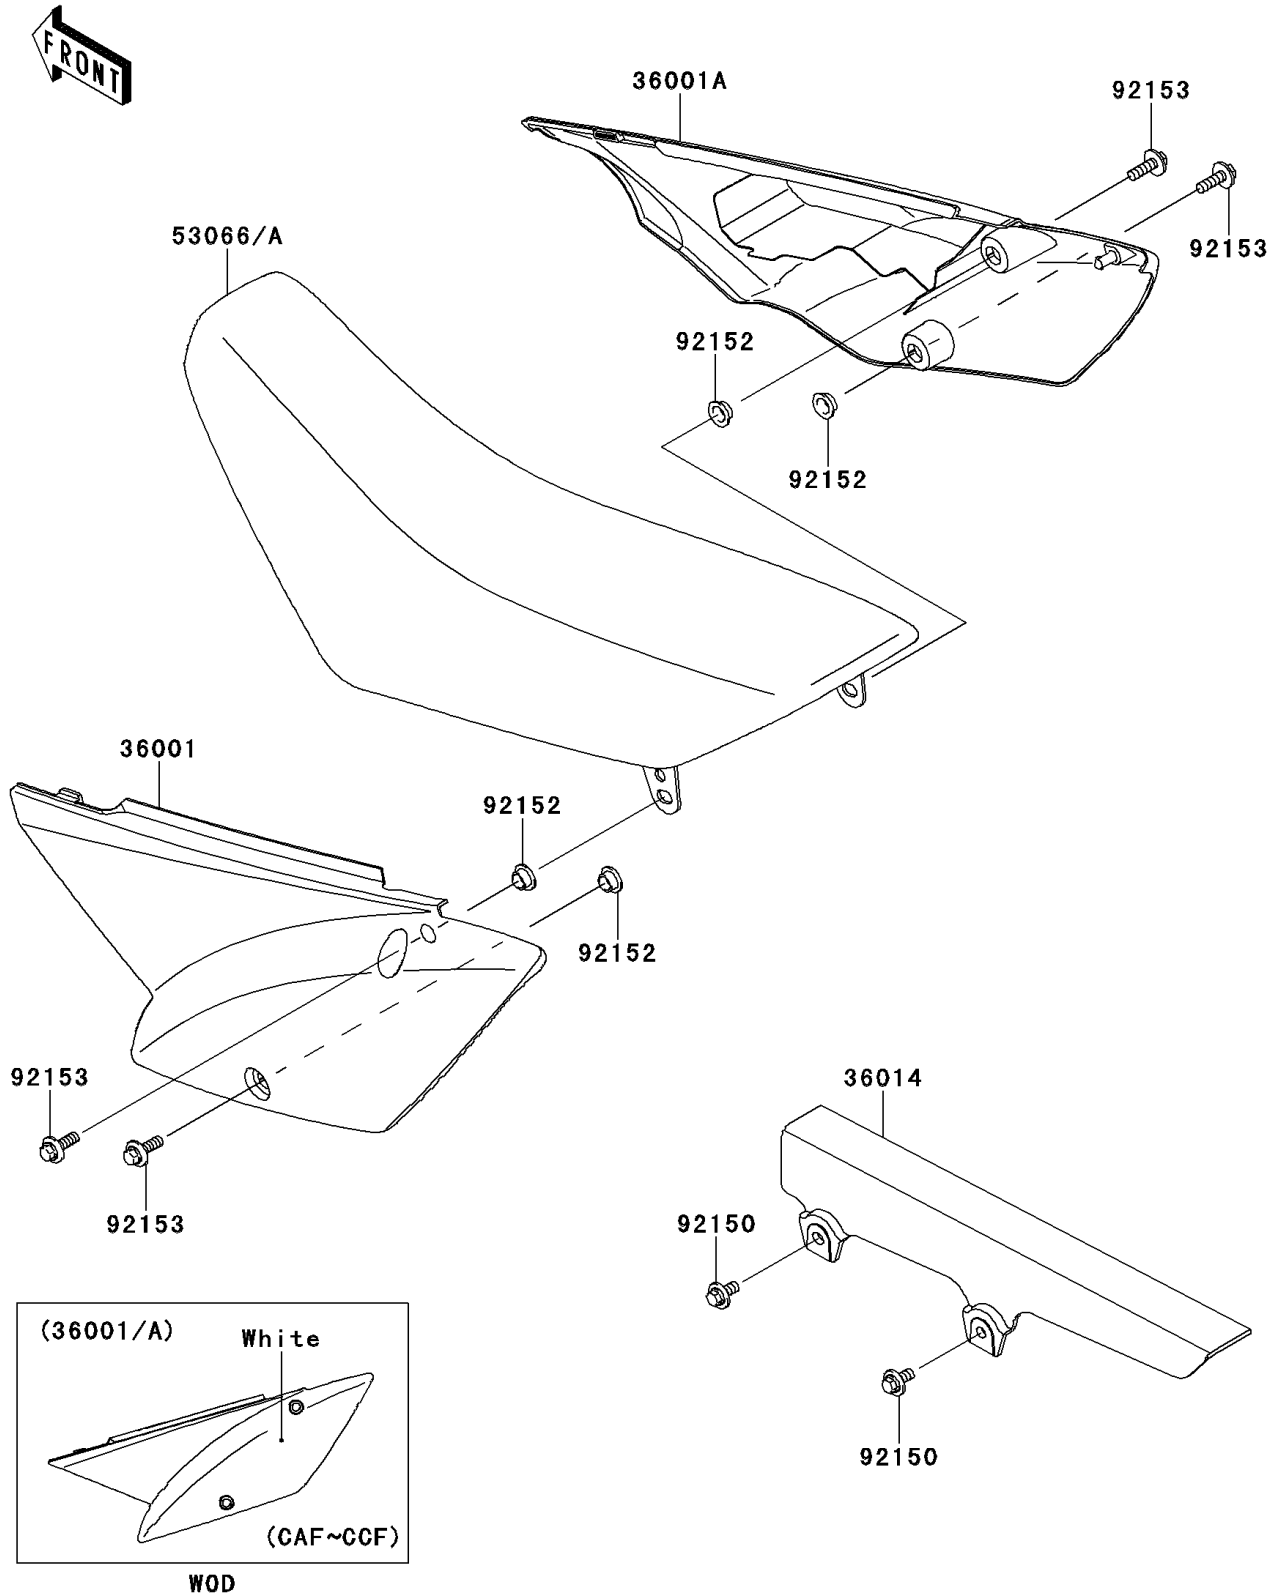

2010 KLX®110 PARTS DIAGRAM

Side Covers/Chain Cover

F2610

2010 KLX®110 PARTS LIST

Side Covers/Chain Cover

ITEM NAME	PART NUMBER	QUANTITY
COVER-SIDE,LH,B.WHITE (Ref # 36001)	36001-0194-266	1
COVER-SIDE,RH,B.WHITE (Ref # 36001A)	36001-0195-266	1
CASE-CHAIN (Ref # 36014)	36014-1258	1
SEAT-ASSY,BLACK (Ref # 53066)	53066-0240-MA	1
BOLT,FLANGED,6X14 (Ref # 92150)	92150-1689	2
COLLAR (Ref # 92152)	92152-0789	4
BOLT,6X20 (Ref # 92153)	92153-0502	4