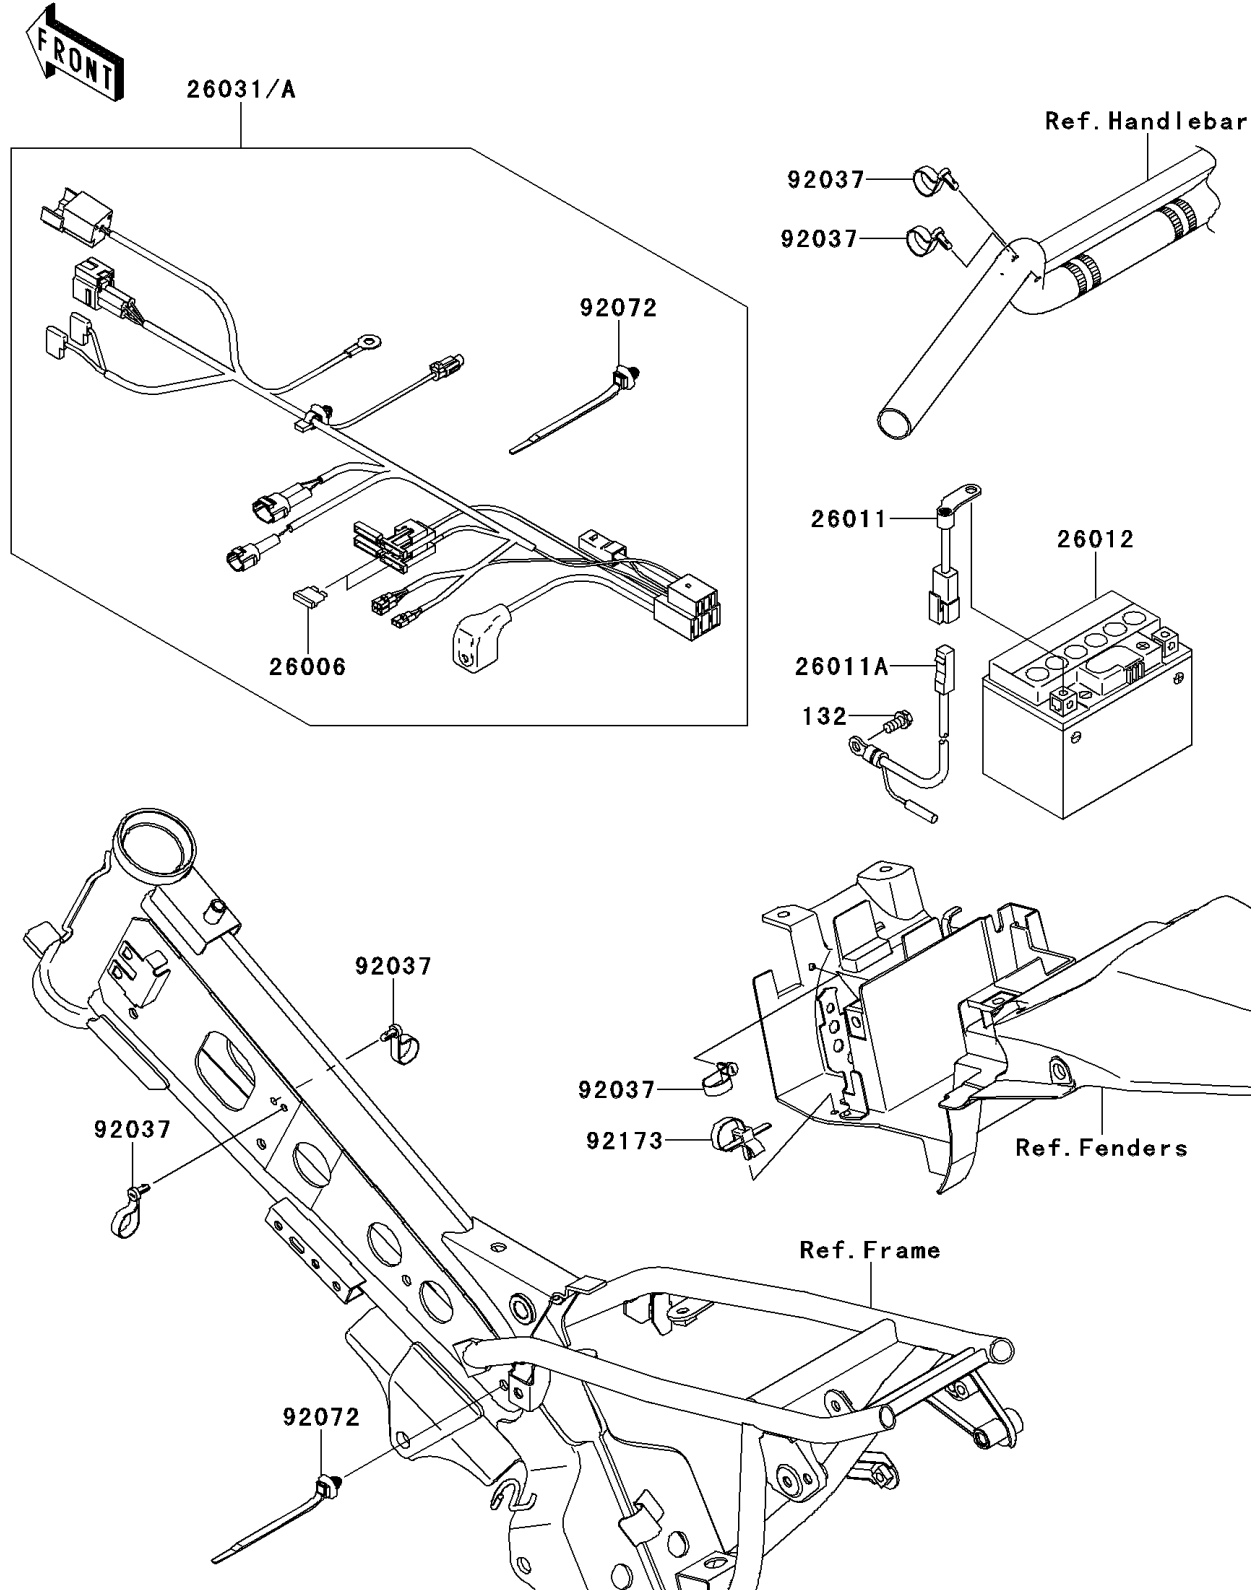

2013 KLX®110 PARTS DIAGRAM

Chassis Electrical Equipment

F2760

2013 KLX®110 PARTS LIST

Chassis Electrical Equipment

| ITEM NAME | PART NUMBER | QUANTITY |
|-----------|-------------|----------|
|-----------|-------------|----------|