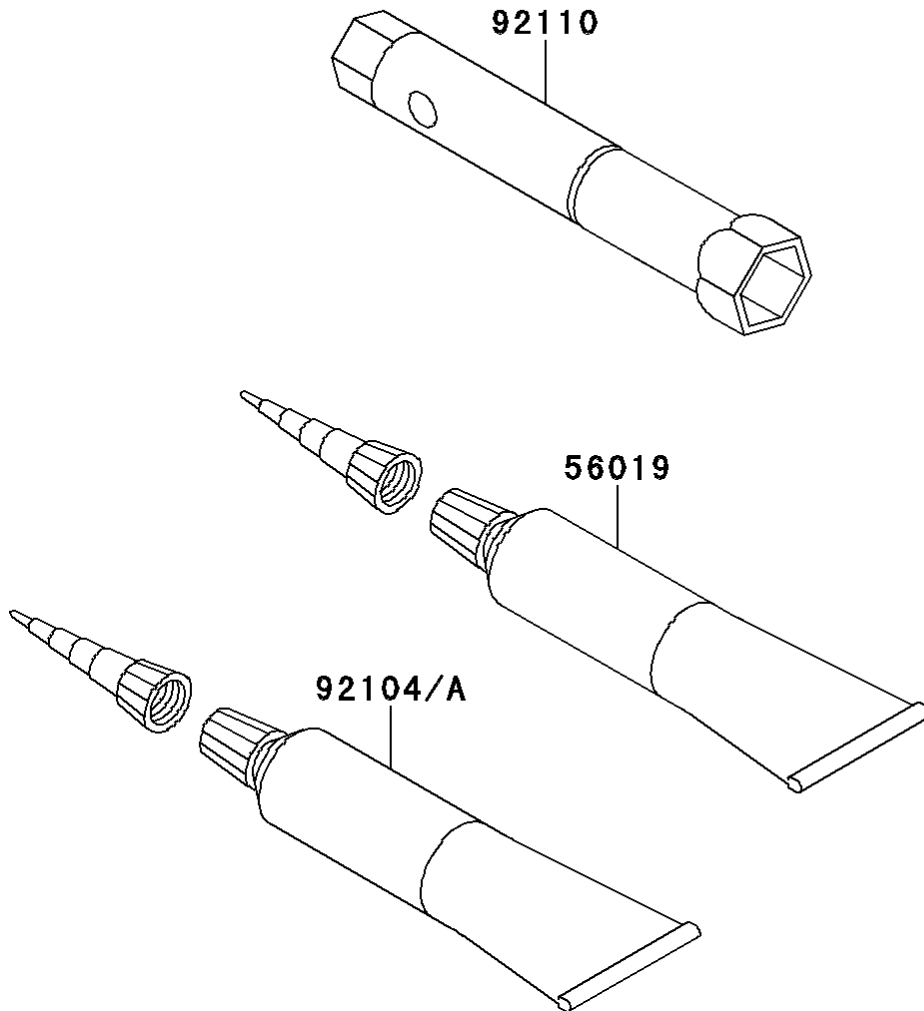

# 2011 KLX®110 PARTS DIAGRAM

Owner's Tools

F2810

## 2011 KLX®110 PARTS LIST

### Owner's Tools

ITEM NAME	PART NUMBER	QUANTITY
GASKET-LIQUID,TB1211,WHITE (Ref # 56019)	56019-120	1
GASKET-LIQUID,TB1211F,CLEAR (Ref # 92104)	92104-0004	1
GASKET-LIQUID,TB1105,BLACK (Ref # 92104A)	92104-1003	1
TOOL-WRENCH,BOX,16MM (Ref # 92110)	92110-1206	1