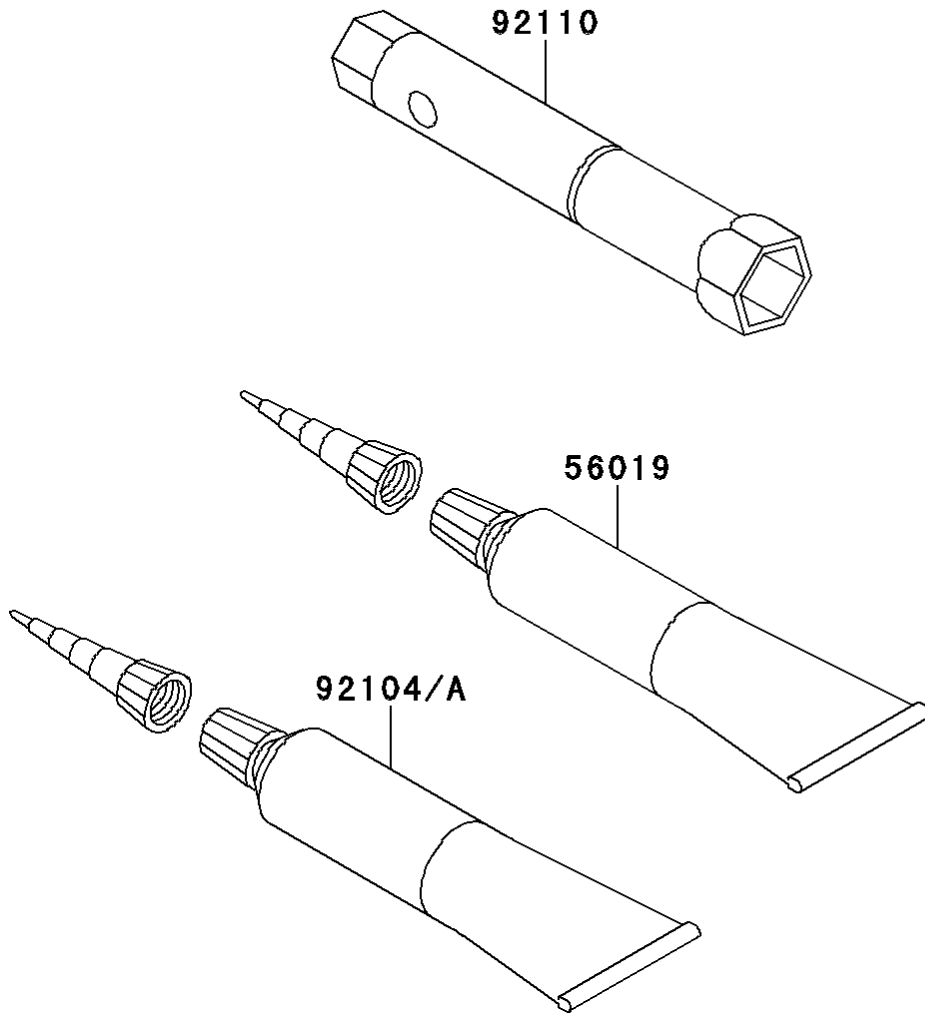

2013 KLX®110 PARTS DIAGRAM

Owner's Tools

F2810

2013 KLX®110 PARTS LIST

Owner's Tools

ITEM NAME	PART NUMBER	QUANTITY
-----------	-------------	----------