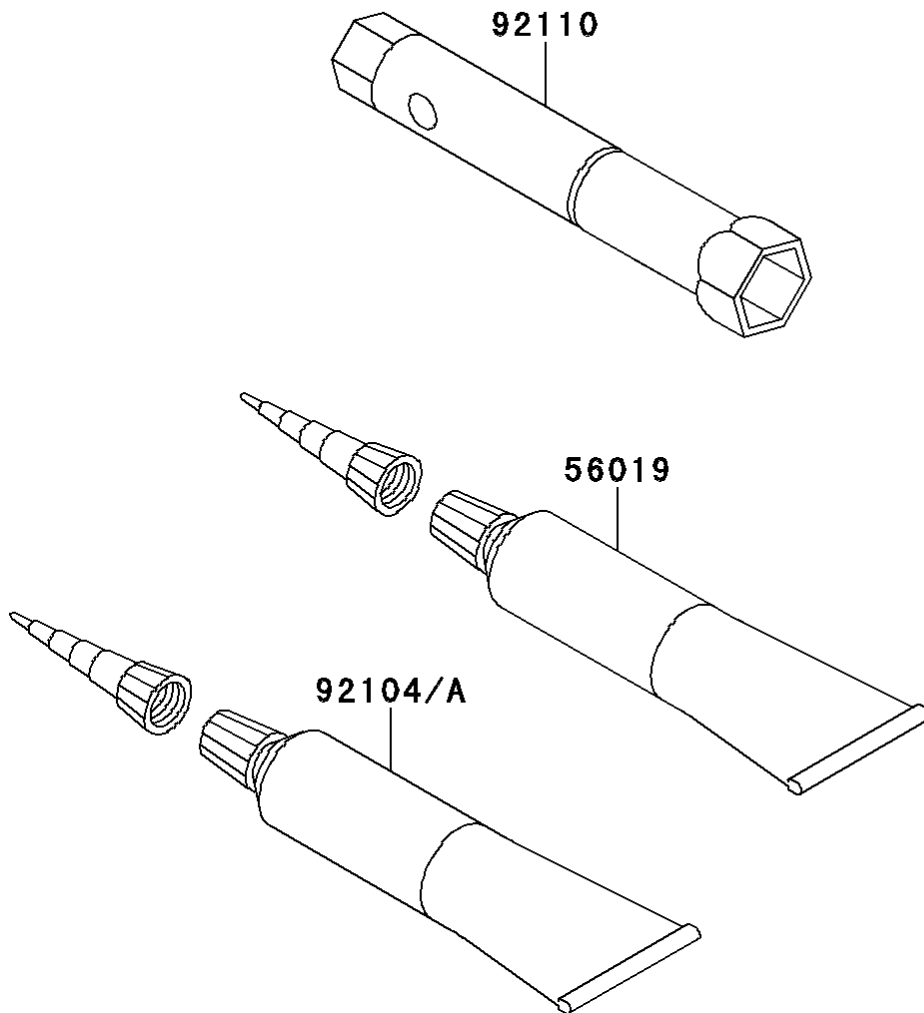

2014 KLX®110 PARTS DIAGRAM

Owner's Tools

F2810

2014 KLX®110 PARTS LIST

Owner's Tools

ITEM NAME	PART NUMBER	QUANTITY
GASKET-LIQUID,TB1211,WHITE (Ref # 56019)	56019-120	1
GASKET-LIQUID,TB1211F,CLEAR (Ref # 92104)	92104-0004	1
GASKET-LIQUID,TB1105,BLACK (Ref # 92104A)	92104-1003	1
TOOL-WRENCH,BOX,16MM (Ref # 92110)	92110-1206	1