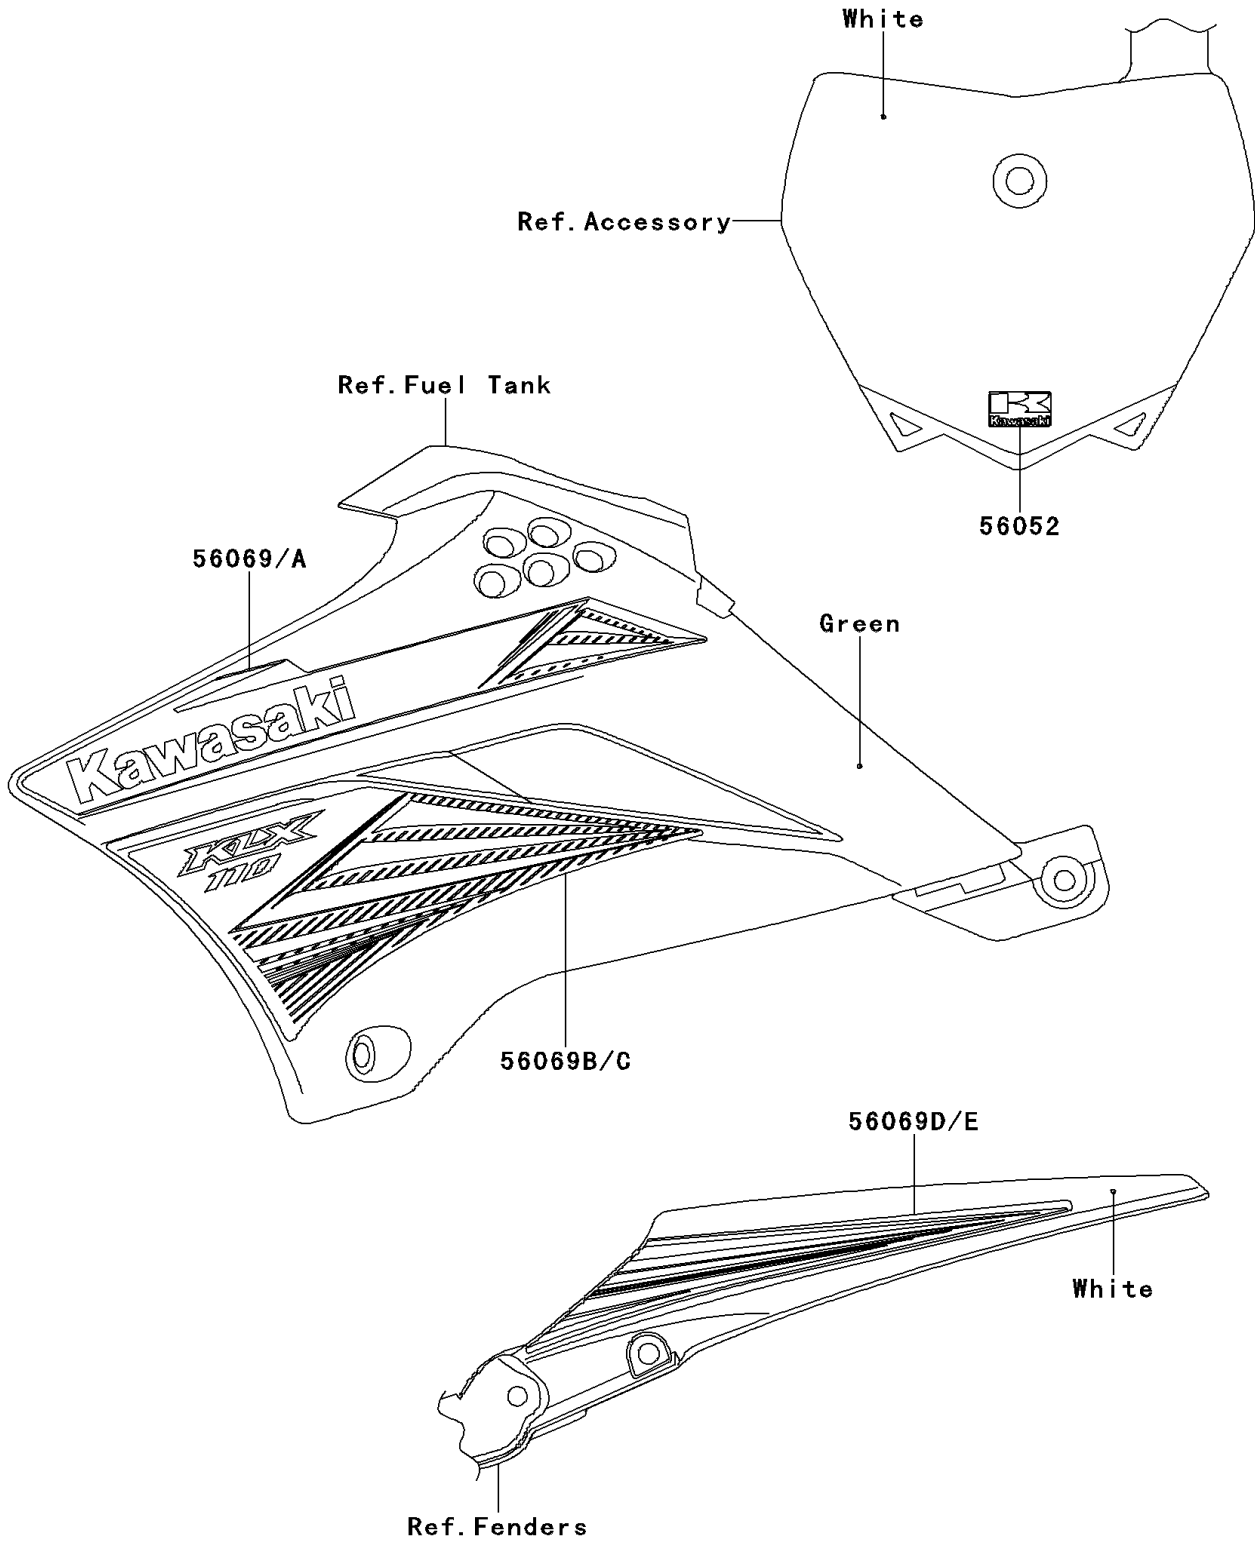

# 2014 KLX®110 PARTS DIAGRAM

Decals(GEF)

F2861D

## 2014 KLX®110 PARTS LIST

Decals(GEF)

ITEM NAME	PART NUMBER	QUANTITY
MARK,NUMBER PLATE,KAWASAKI (Ref # 56052)	56052-0968	1
PATTERN,SHROUD,UPP,LH (Ref # 56069)	56069-2901	1
PATTERN,SHROUD,UPP,RH (Ref # 56069A)	56069-2902	1
PATTERN,SHROUD,LWR,LH (Ref # 56069B)	56069-2903	1
PATTERN,SHROUD,LWR,RH (Ref # 56069C)	56069-2904	1
PATTERN,RR FENDER,LH (Ref # 56069D)	56069-2905	1
PATTERN,RR FENDER,RH (Ref # 56069E)	56069-2906	1