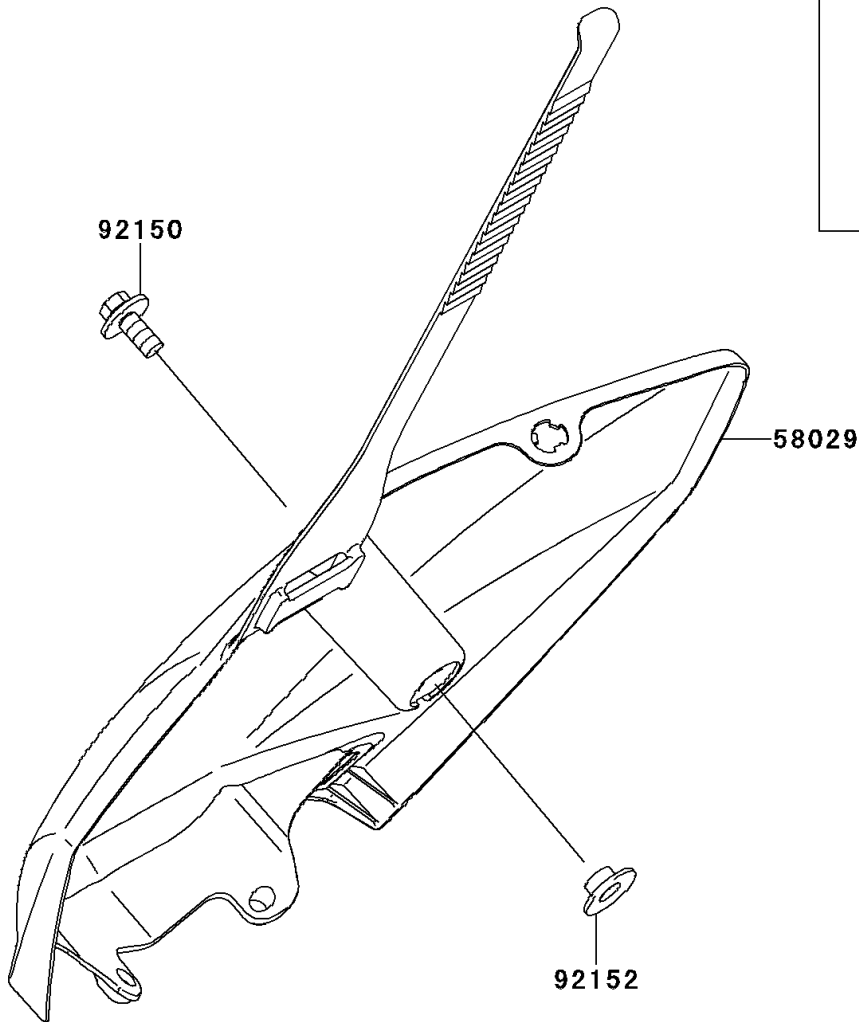

2010 KLX®110 PARTS DIAGRAM

Accessory

F2910

2010 KLX®110 PARTS LIST

Accessory

ITEM NAME	PART NUMBER	QUANTITY
PLATE-NUMBER,B.WHITE (Ref # 58029)	58029-0010-266	1
BOLT,6X14 (Ref # 92150)	92150-1340	1
COLLAR (Ref # 92152)	92152-0427	1