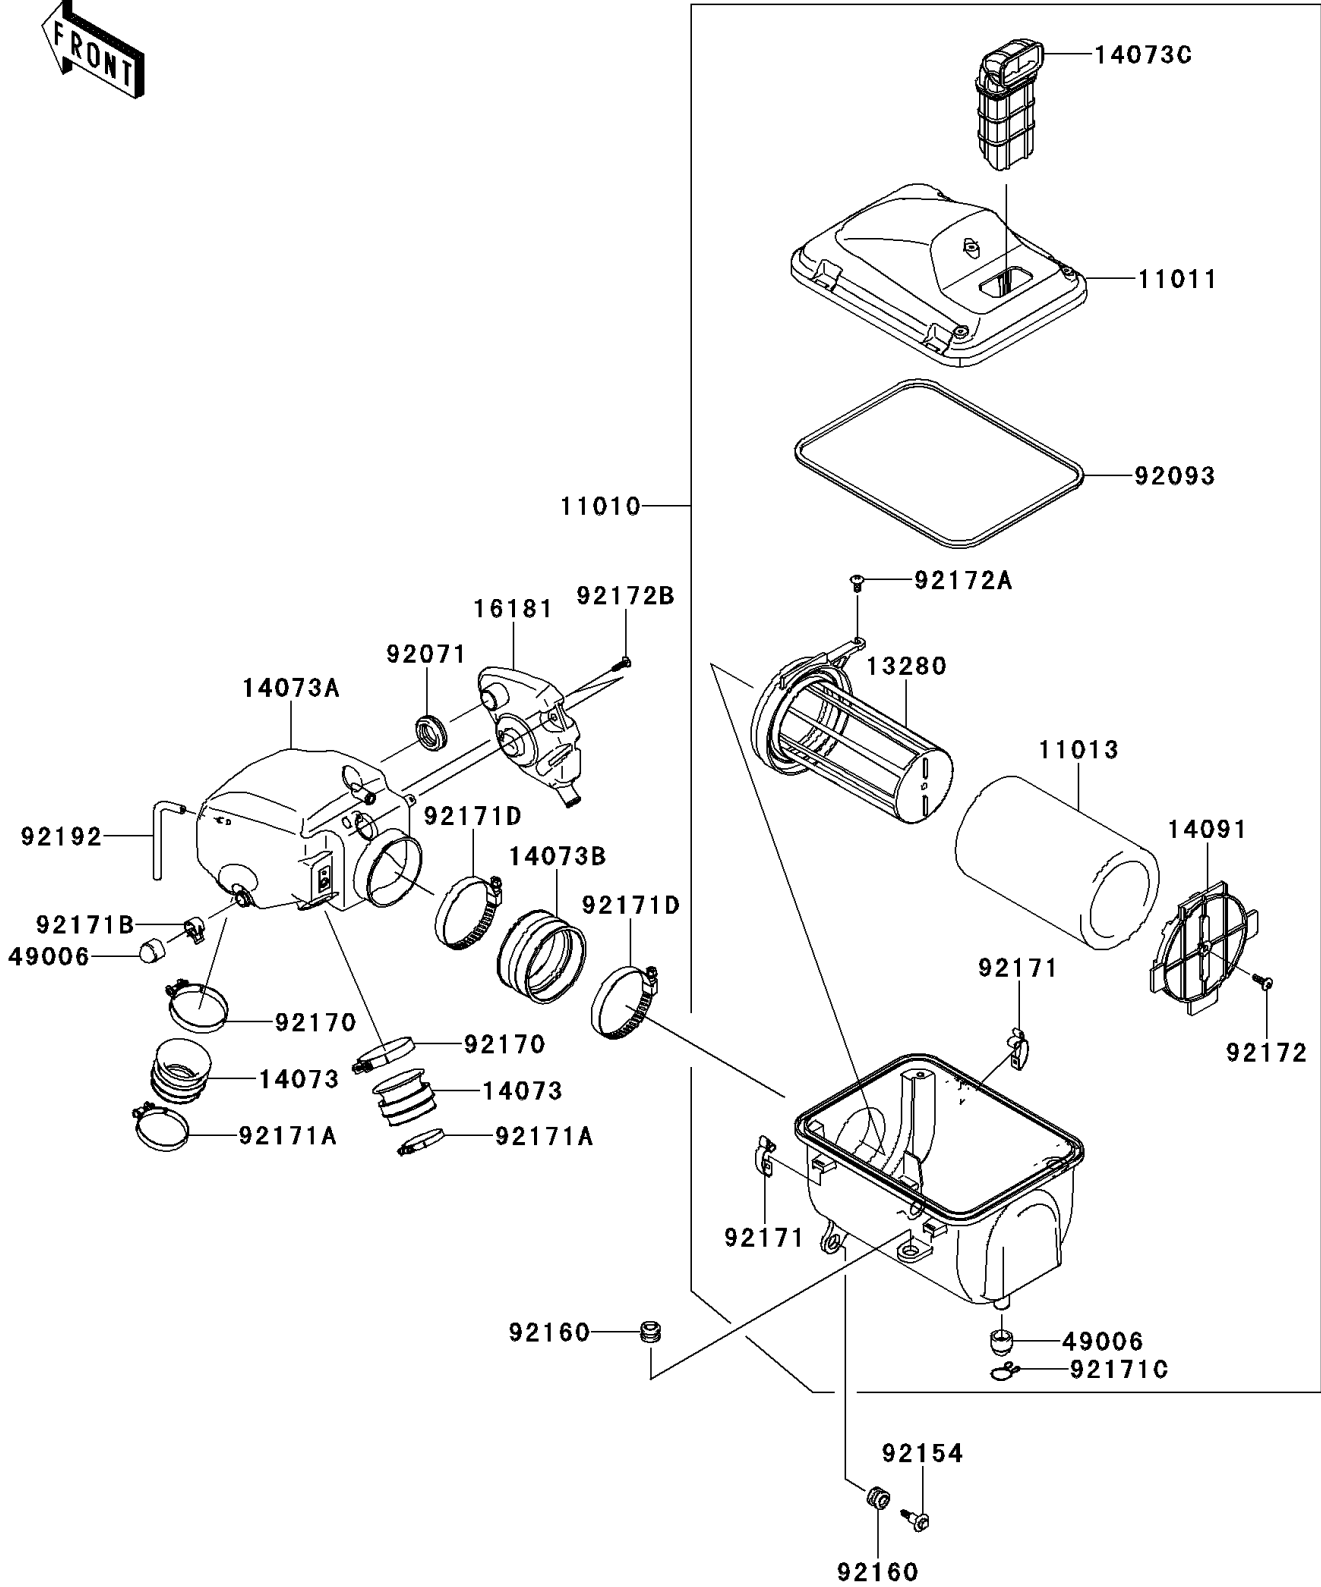

2012 TERYX[®] 750 FI 4x4 PARTS DIAGRAM

Air Cleaner

E1130

2012 TERYX® 750 FI 4x4 PARTS LIST

Air Cleaner

ITEM NAME	PART NUMBER	QUANTITY
FILTER-ASSY-AIR (Ref # 11010)	11010-0184	1
CASE-AIR FILTER,UPP (Ref # 11011)	11011-0140	1
ELEMENT-AIR FILTER (Ref # 11013)	11013-0018	1
HOLDER (Ref # 13280)	13280-0267	1
DUCT (Ref # 14073)	14073-0160	2
DUCT,A/C-THROBO (Ref # 14073A)	14073-0257	1
DUCT,JOINT,A/C SIDE (Ref # 14073B)	14073-0258	1
DUCT,AIR INLET (Ref # 14073C)	14073-0261	1
COVER (Ref # 14091)	14091-0935	1
TANK-RESONATOR (Ref # 16181)	16181-0015	1
BOOT,DRAIN (Ref # 49006)	49006-3718	2
GROMMET,AIR FILTER (Ref # 92071)	92071-1013	1
SEAL (Ref # 92093)	92093-0083	1
BOLT,FLANGED,6X27.5 (Ref # 92154)	92154-0029	2
DAMPER (Ref # 92160)	92160-1594	4
CLAMP (Ref # 92170)	92170-1448	2
CLAMP (Ref # 92171)	92171-0225	4
CLAMP (Ref # 92171A)	92171-0722	2
CLAMP (Ref # 92171B)	92171-1277	1
CLAMP,BOOT (Ref # 92171C)	92171-3711	1
CLAMP (Ref # 92171D)	92171-3716	2
SCREW,6X18 (Ref # 92172)	92172-0130	1
SCREW,6X14 (Ref # 92172A)	92172-0131	1
SCREW,TAPPING,5X20 (Ref # 92172B)	92172-0444	2
TUBE,4X8X127 (Ref # 92192)	92192-0763	1