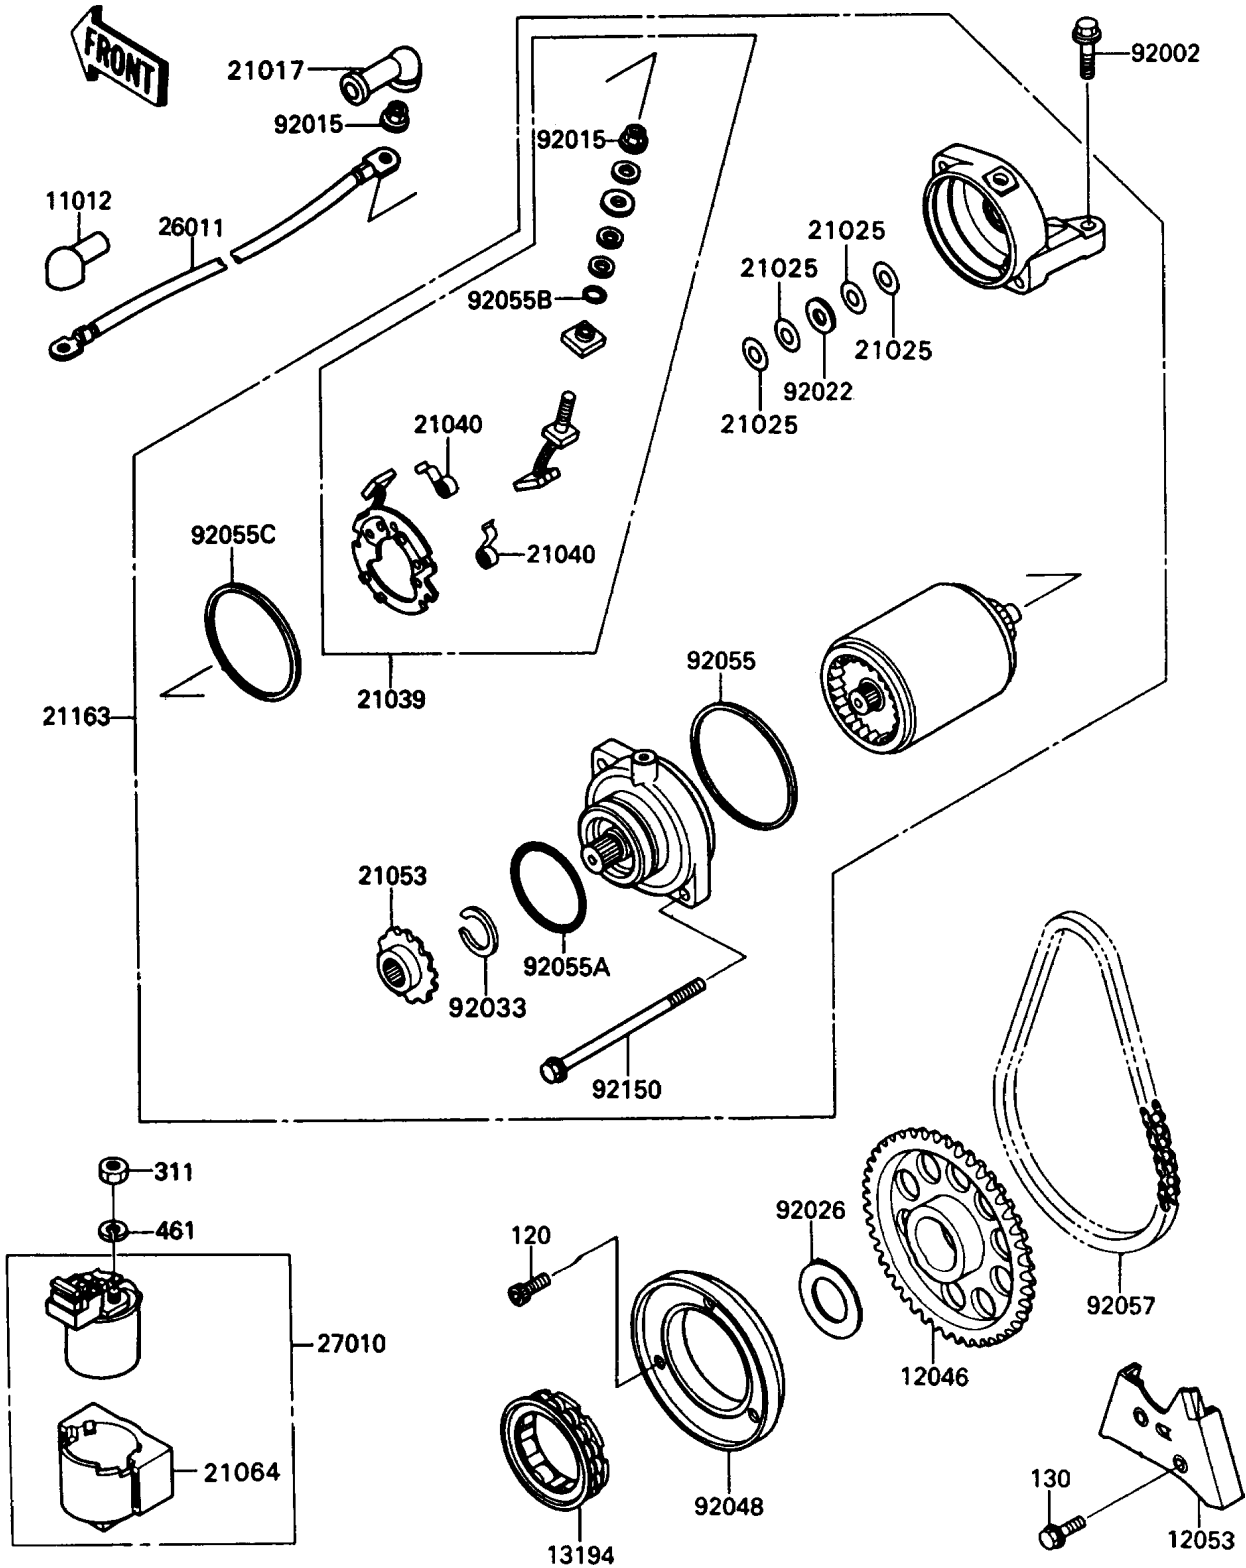

Mule 1000 PARTS DIAGRAM

Starter Motor

E1840-0093

Mule 1000 PARTS LIST

Starter Motor

ITEM NAME	PART NUMBER	QUANTITY
BOLT-SOCKET (Ref # 120)	120P0816	3
BOLT-FLANGED,6X20 (Ref # 130)	130G0620	2
NUT-HEX,6MM (Ref # 311)	311B0600	2
WASHER-SPRING,6MM (Ref # 461)	461F0600	2
CAP,TERMINAL (Ref # 11012)	11012-1354	1
SPROCKET,ONEWAY CLUTCH (Ref # 12046)	12046-1104	1
GUIDE-CHAIN (Ref # 12053)	12053-1214	1
CLUTCH-ONEWAY (Ref # 13194)	13194-1090	1
GROMMET,STARTER TERMINAL (Ref # 21017)	21017-017	1
WASHER,9.1X18X0.2 (Ref # 21025)	21025-011	4
BRUSH,CARBON (Ref # 21039)	21039-1062	1
SPRING-BRUSH (Ref # 21040)	21040-1057	2
SPROCKET-ASSY (Ref # 21053)	21053-1057	1
DAMPER,MAGNETIC SWITCH (Ref # 21064)	21064-002	1
STARTER-ELECTRIC (Ref # 21163)	21163-1125	1
WIRE-LEAD,STARTER MOTOR (Ref # 26011)	26011-1251	1
SWITCH,MAGNETIC (Ref # 27010)	27010-1209	1
BOLT,6X25 (Ref # 92002)	92002-1086	2
NUT,STARTER MOTOR (Ref # 92015)	92015-1476	2
WASHER,9.1X18X0.8 (Ref # 92022)	92022-1132	1
SPACER,25.2X40X1.0 (Ref # 92026)	92026-1285	1
RING-SNAP,17MM (Ref # 92033)	92033-034	1
RACE,ONEWAY CLUTCH (Ref # 92048)	92048-1095	1
RING-O,64MM (Ref # 92055)	92055-1086	1
RING-O,42.8MM (Ref # 92055A)	92055-1313	1
RING-O,4.5X2.0 (Ref # 92055B)	92055-1370	1
RING-O,STARTER MOTOR (Ref # 92055C)	92055-1381	1
CHAIN,STARTER,BF05MX64L (Ref # 92057)	92057-1197	1
BOLT,STARTER MOTOR (Ref # 92150)	92150-1138	2