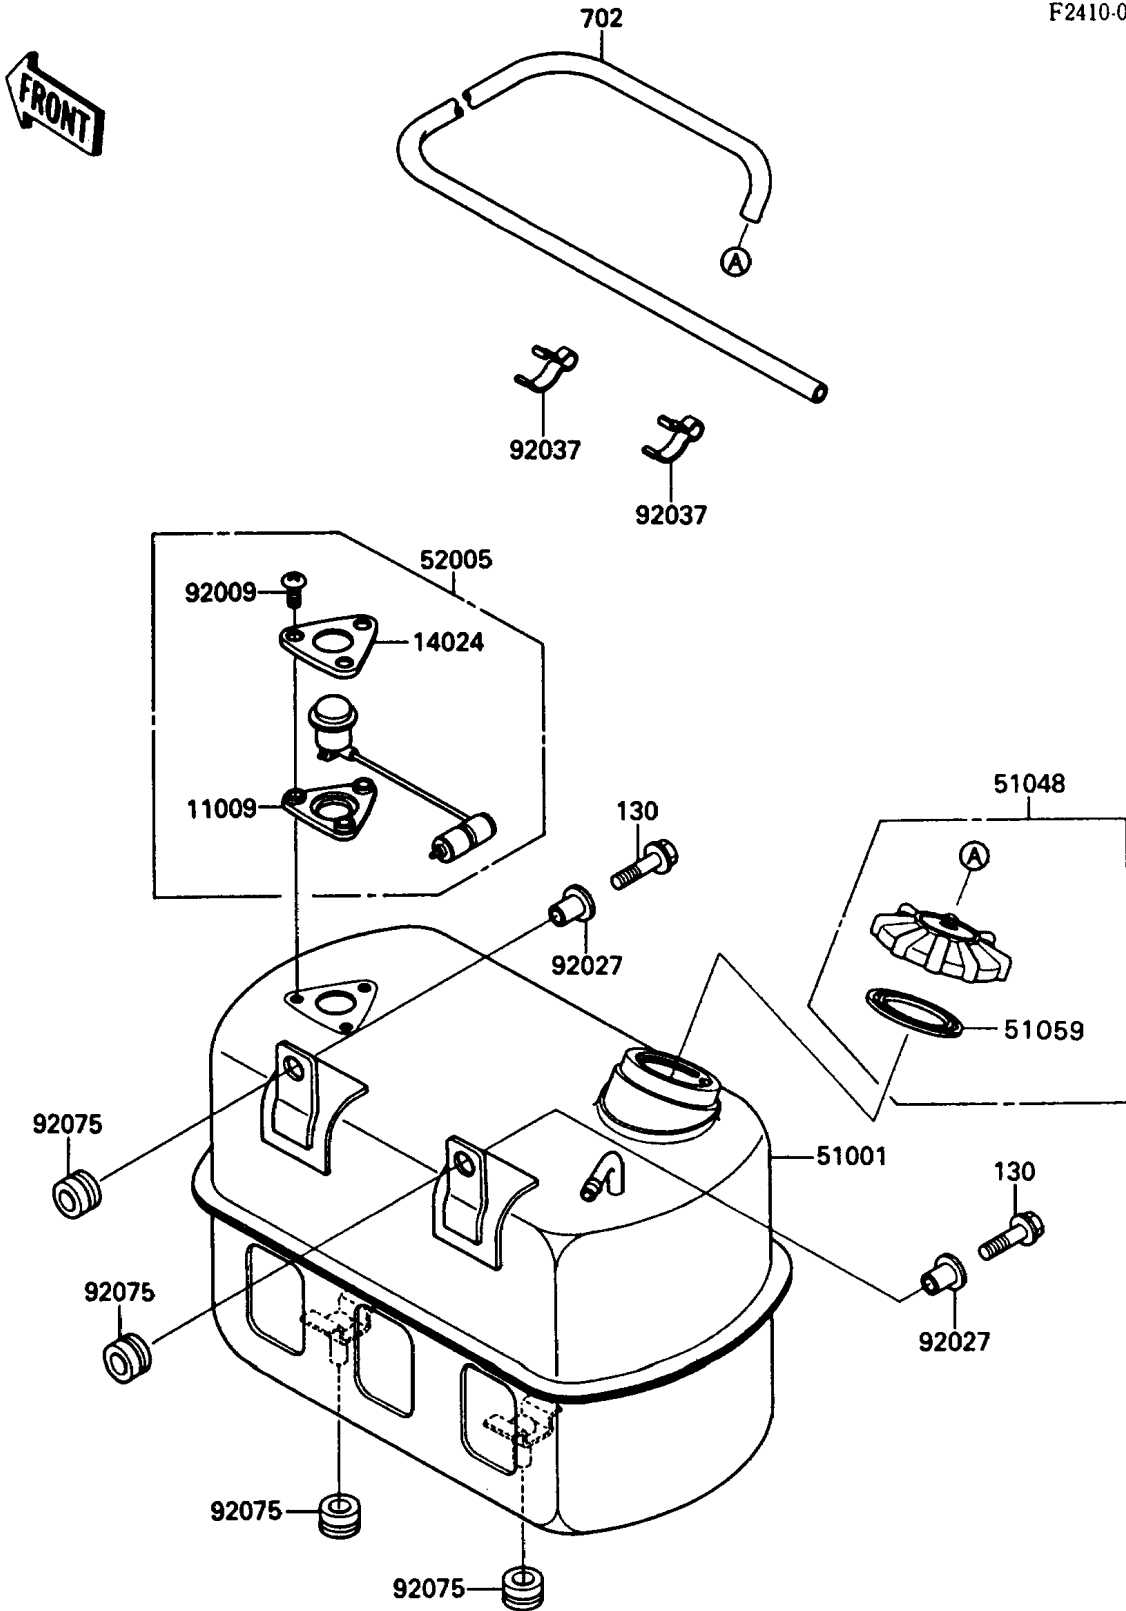

Mule 1000 PARTS DIAGRAM

Fuel Tank

F2410-0374

Mule 1000 PARTS LIST

Fuel Tank

ITEM NAME	PART NUMBER	QUANTITY
BOLT-FLANGED,8X30 (Ref # 130)	130D0830	2
TUBE-RUBBER,5X8X600 (Ref # 702)	702A05600	1
GASKET,FUEL GAUGE (Ref # 11009)	11009-1755	1
COVER,FUEL GAUGE (Ref # 14024)	14024-1697	1
TANK-COMP-FUEL (Ref # 51001)	51001-1270	1
CAP-ASSY-TANK,FUEL (Ref # 51048)	51048-1004	1
GASKET,FUEL TANK CAP (Ref # 51059)	51059-006	1
GAUGE,FUEL (Ref # 52005)	52005-1085	1
SCREW,6X14 (Ref # 92009)	92009-1541	3
COLLAR,L=19.3 (Ref # 92027)	92027-1780	2
CLAMP,AIR VENT TUBE (Ref # 92037)	92037-1092	2
DAMPER (Ref # 92075)	92075-1736	4