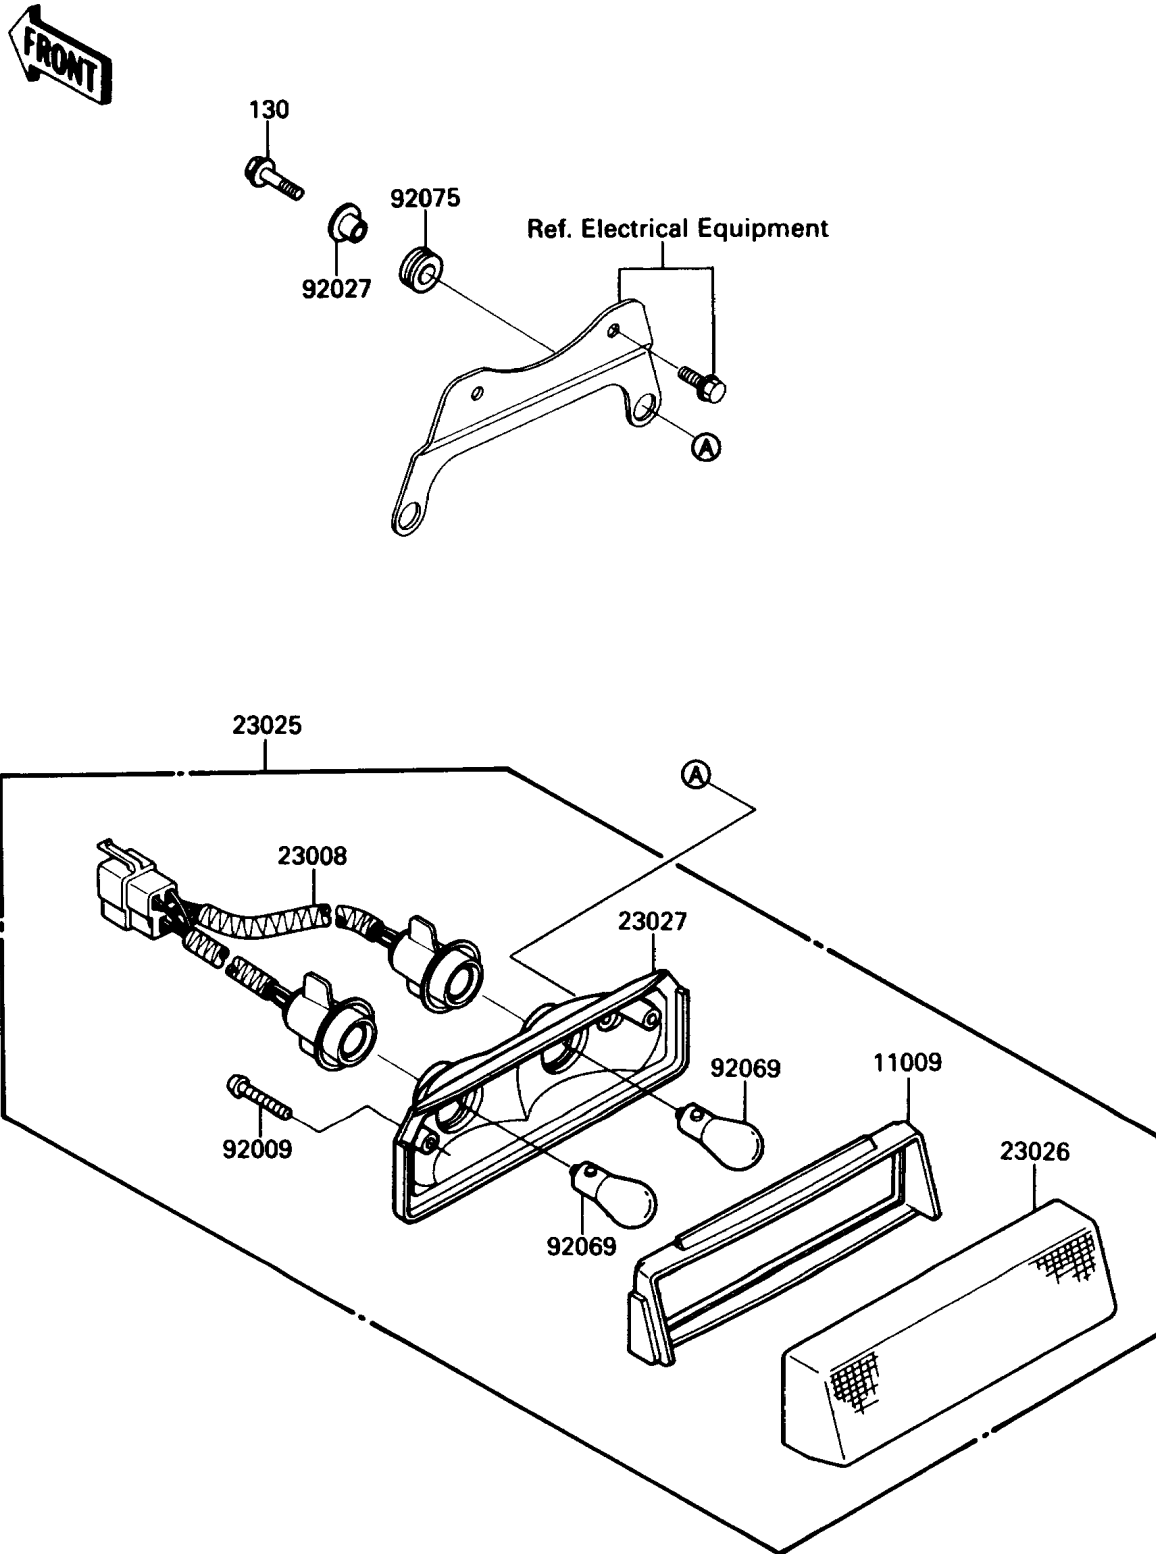

Mule 1000 PARTS DIAGRAM

Taillight(s)

F2720-0262

Mule 1000 PARTS LIST

Taillight(s)

ITEM NAME	PART NUMBER	QUANTITY
BOLT-FLANGED (Ref # 130)	130D0625	2
GASKET,TAIL LAMP (Ref # 11009)	11009-1404	1
SOCKET-ASSY,TAIL LAMP (Ref # 23008)	23008-1225	1
LAMP-TAIL (Ref # 23025)	23025-1105	1
LENS,TAIL LAMP (Ref # 23026)	23026-1056	1
BODY-COMP-TAIL LAMP (Ref # 23027)	23027-1055	1
SCREW,TAPPING,4X30 (Ref # 92009)	92009-1056	2
COLLAR,L=13.1 (Ref # 92027)	92027-251	2
BULB,12V 27/8W (Ref # 92069)	92069-059	2
DAMPER (Ref # 92075)	92075-1690	2