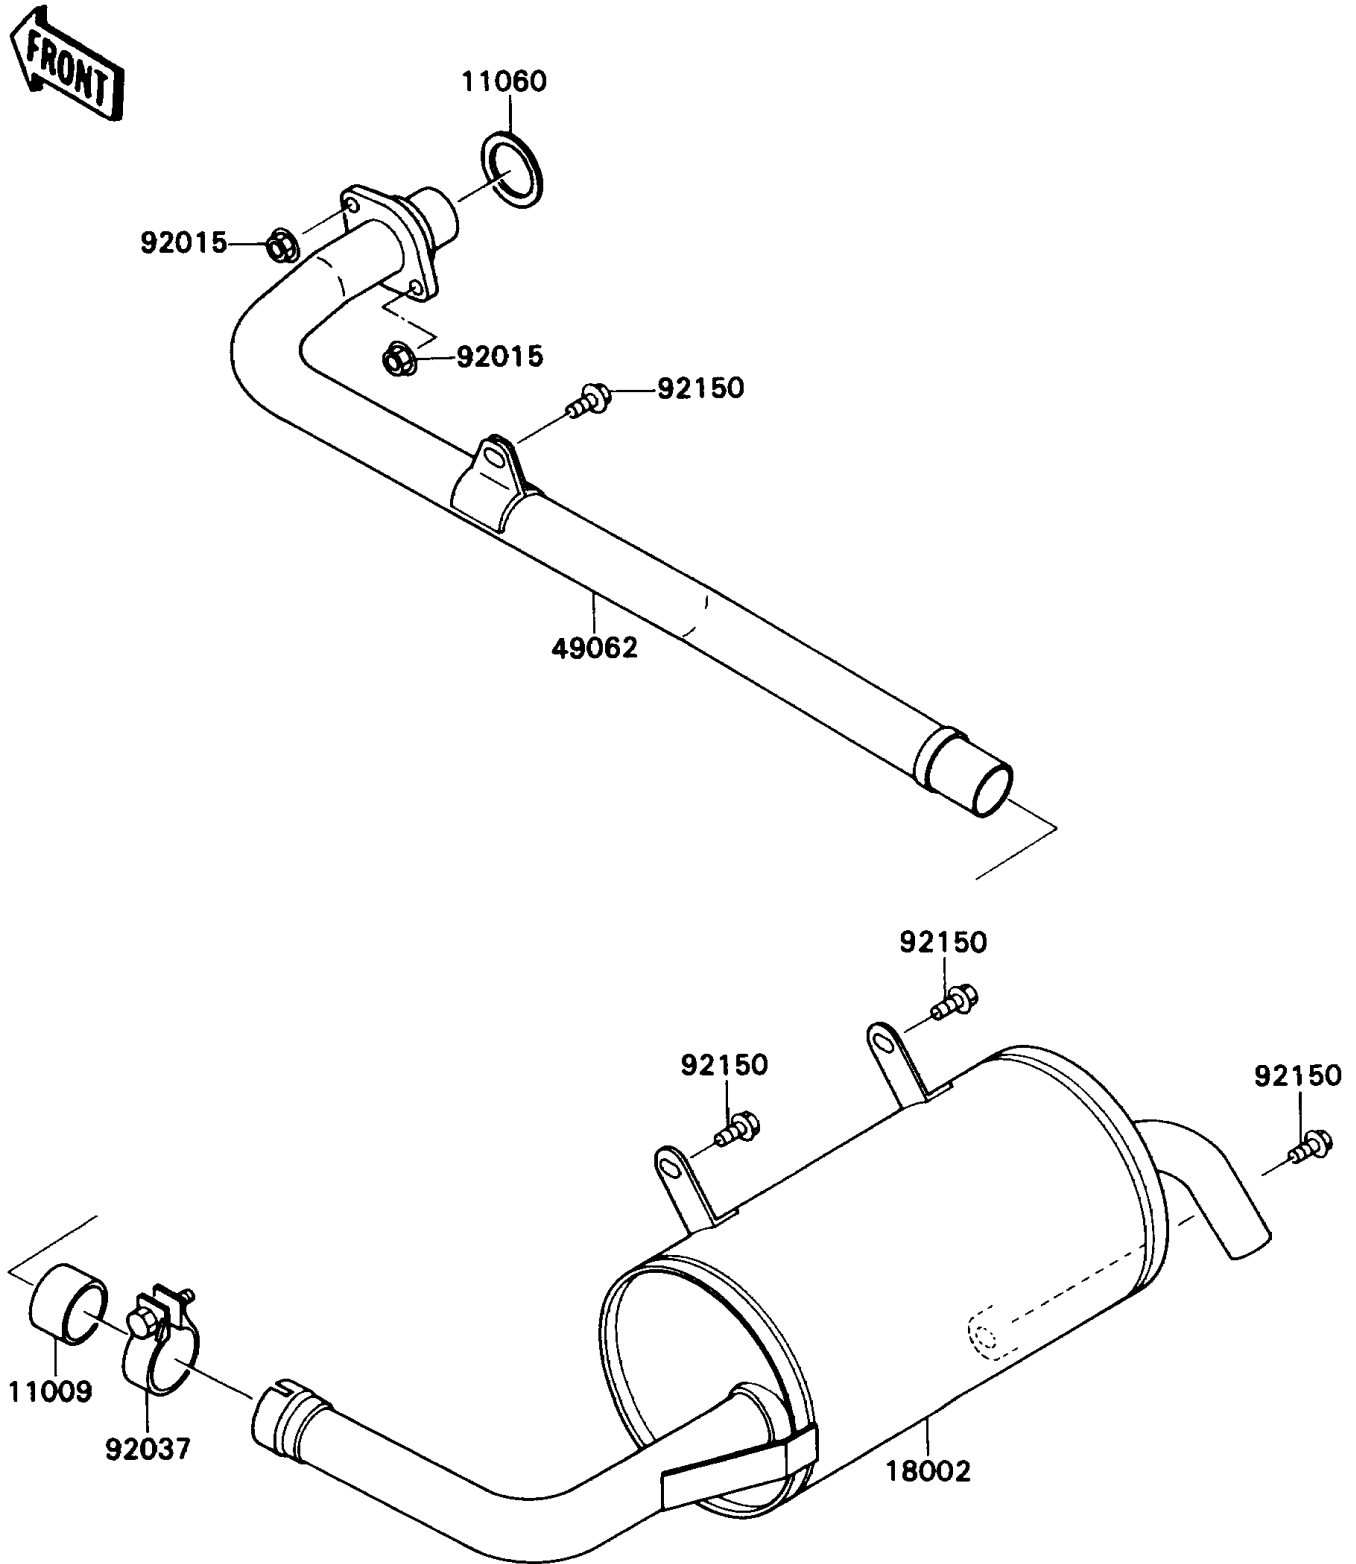

Mule 2010 PARTS DIAGRAM

Muffler

E1140

Mule 2010 PARTS LIST

Muffler

ITEM NAME	PART NUMBER	QUANTITY
GASKET,EXHAUST PIPE CONNECTING (Ref # 11009)	11009-1718	1
GASKET,EXHAUST PIPE (Ref # 11060)	11060-1242	1
BODY-COMP-MUFFLER (Ref # 18002)	18002-1911	1
PIPE-COMP-EXHAUST (Ref # 49062)	49062-1058	1
NUT,8MM (Ref # 92015)	92015-1302	2
CLAMP,CONNECTING PIPE (Ref # 92037)	92037-1221	1
BOLT (Ref # 92150)	92150-1158	4