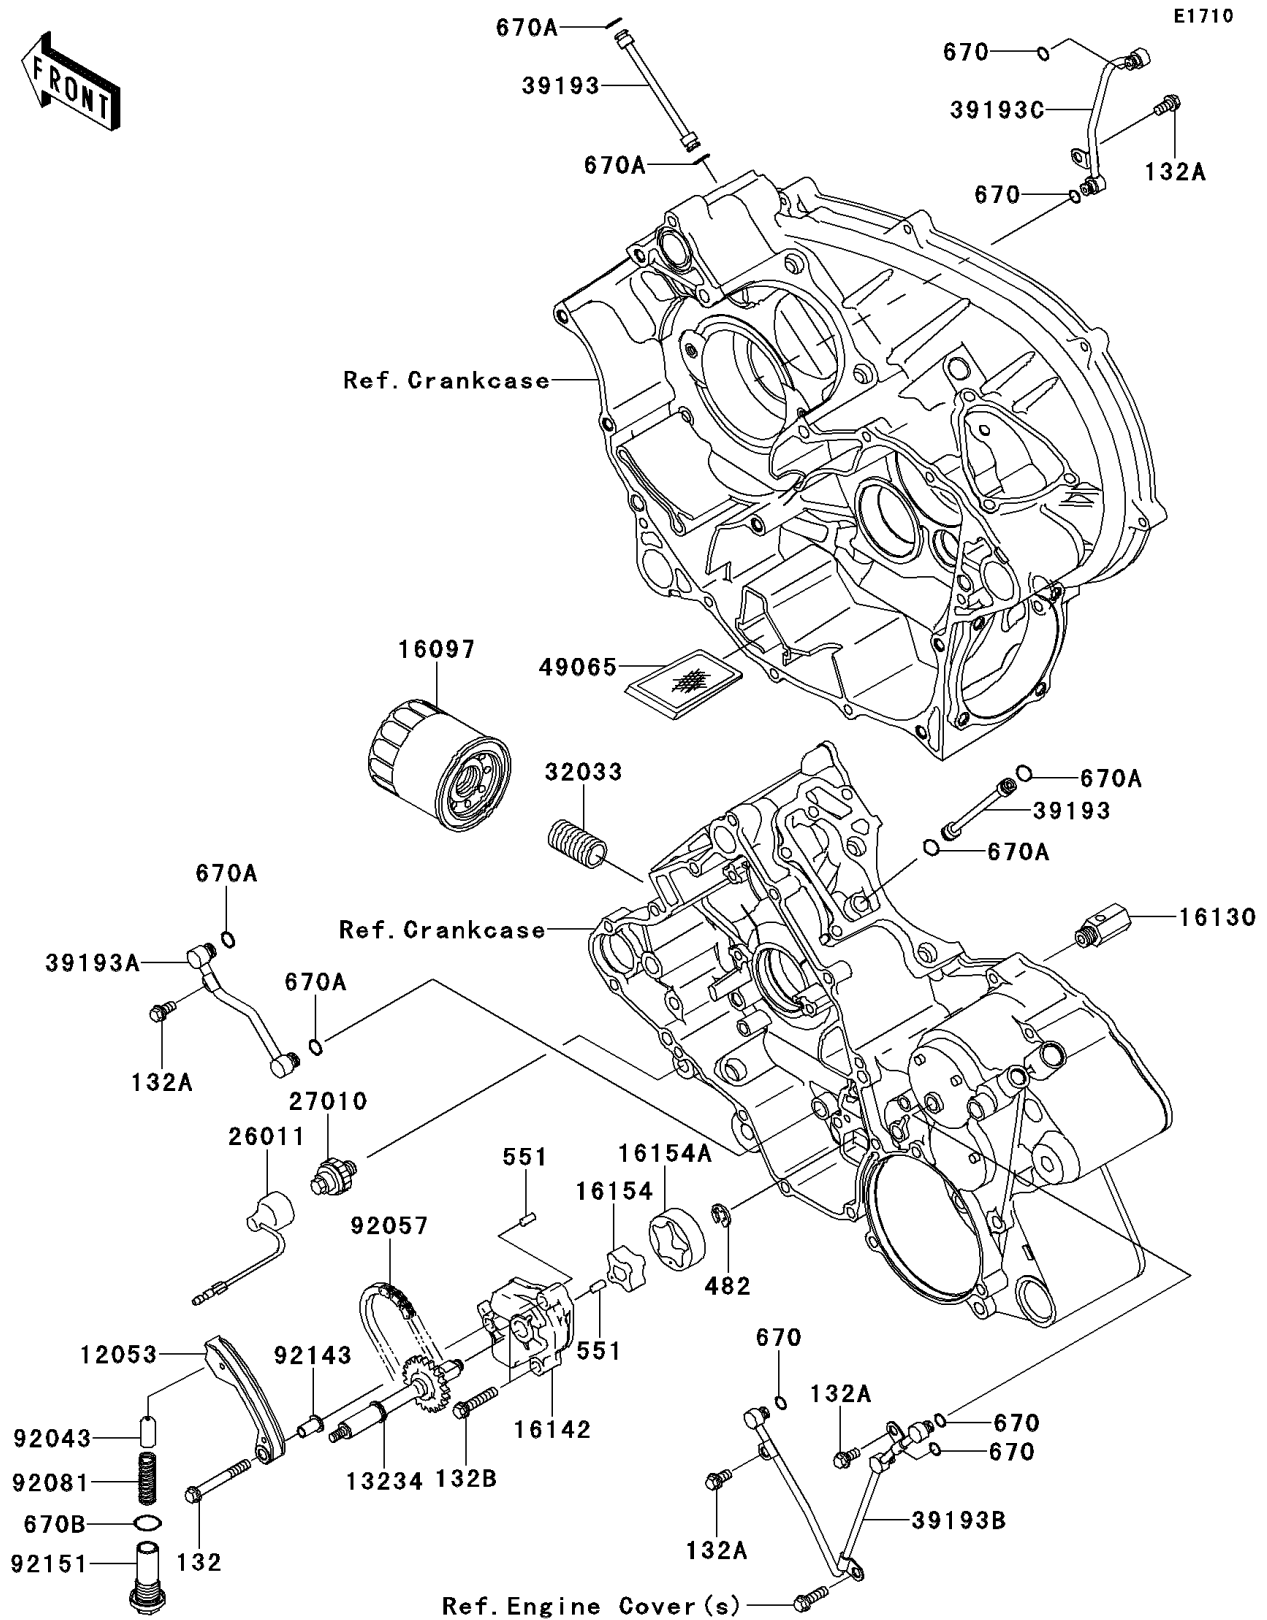

2012 TERYX® 750 FI 4x4 PARTS DIAGRAM

Oil Pump/Oil Filter

2012 TERYX® 750 FI 4x4 PARTS LIST

Oil Pump/Oil Filter

ITEM NAME	PART NUMBER	QUANTITY
BOLT-FLANGED-SMALL,6X50 (Ref # 132)	132BB0650	1
BOLT-FLANGED-SMALL,6X12 (Ref # 132A)	132BD0612	4
BOLT-FLANGED-SMALL,6X30 (Ref # 132B)	132BD0630	2
CIRCLIP-TYPE-E,6MM (Ref # 482)	482J6000	1
PIN-DOWEL,4X8 (Ref # 551)	551A0408	2
O RING (Ref # 670)	670D1505	5
O RING,7MM (Ref # 670A)	670D1507	6
O RING,16MM (Ref # 670B)	670D2016	1
GUIDE-CHAIN,SLACK (Ref # 12053)	12053-1440	1
SHAFT-COMP,OIL PUMP (Ref # 13234)	13234-1112	1
FILTER-ASSY-OIL (Ref # 16097)	16097-0003	1
VALVE-ASSY-RELIEF (Ref # 16130)	16130-1058	1
COVER-PUMP (Ref # 16142)	16142-1162	1
ROTOR-PUMP,INNER (Ref # 16154)	16154-2059	1
ROTOR-PUMP,OUTER (Ref # 16154A)	16154-2060	1
WIRE-LEAD (Ref # 26011)	26011-1755	1
SWITCH,OIL PRESSURE (Ref # 27010)	27010-1313	1
PIPE,OIL FILTER (Ref # 32033)	32033-1535	1
PIPE-OIL,CRANKCASE-HEAD (Ref # 39193)	39193-0015	2
PIPE-OIL,CRANKSHAFT (Ref # 39193A)	39193-1052	1
PIPE-OIL,CRANKCASE,LH (Ref # 39193B)	39193-1053	1
PIPE-OIL,CRANKCASE,RH (Ref # 39193C)	39193-1054	1
FILTER-OIL (Ref # 49065)	49065-1086	1
PIN (Ref # 92043)	92043-076	1
CHAIN,DID SCR-0409 SV (Ref # 92057)	92057-0188	1
SPRING (Ref # 92081)	92081-112	1
COLLAR (Ref # 92143)	92143-1857	1
BOLT,16X41 (Ref # 92151)	92151-1781	1