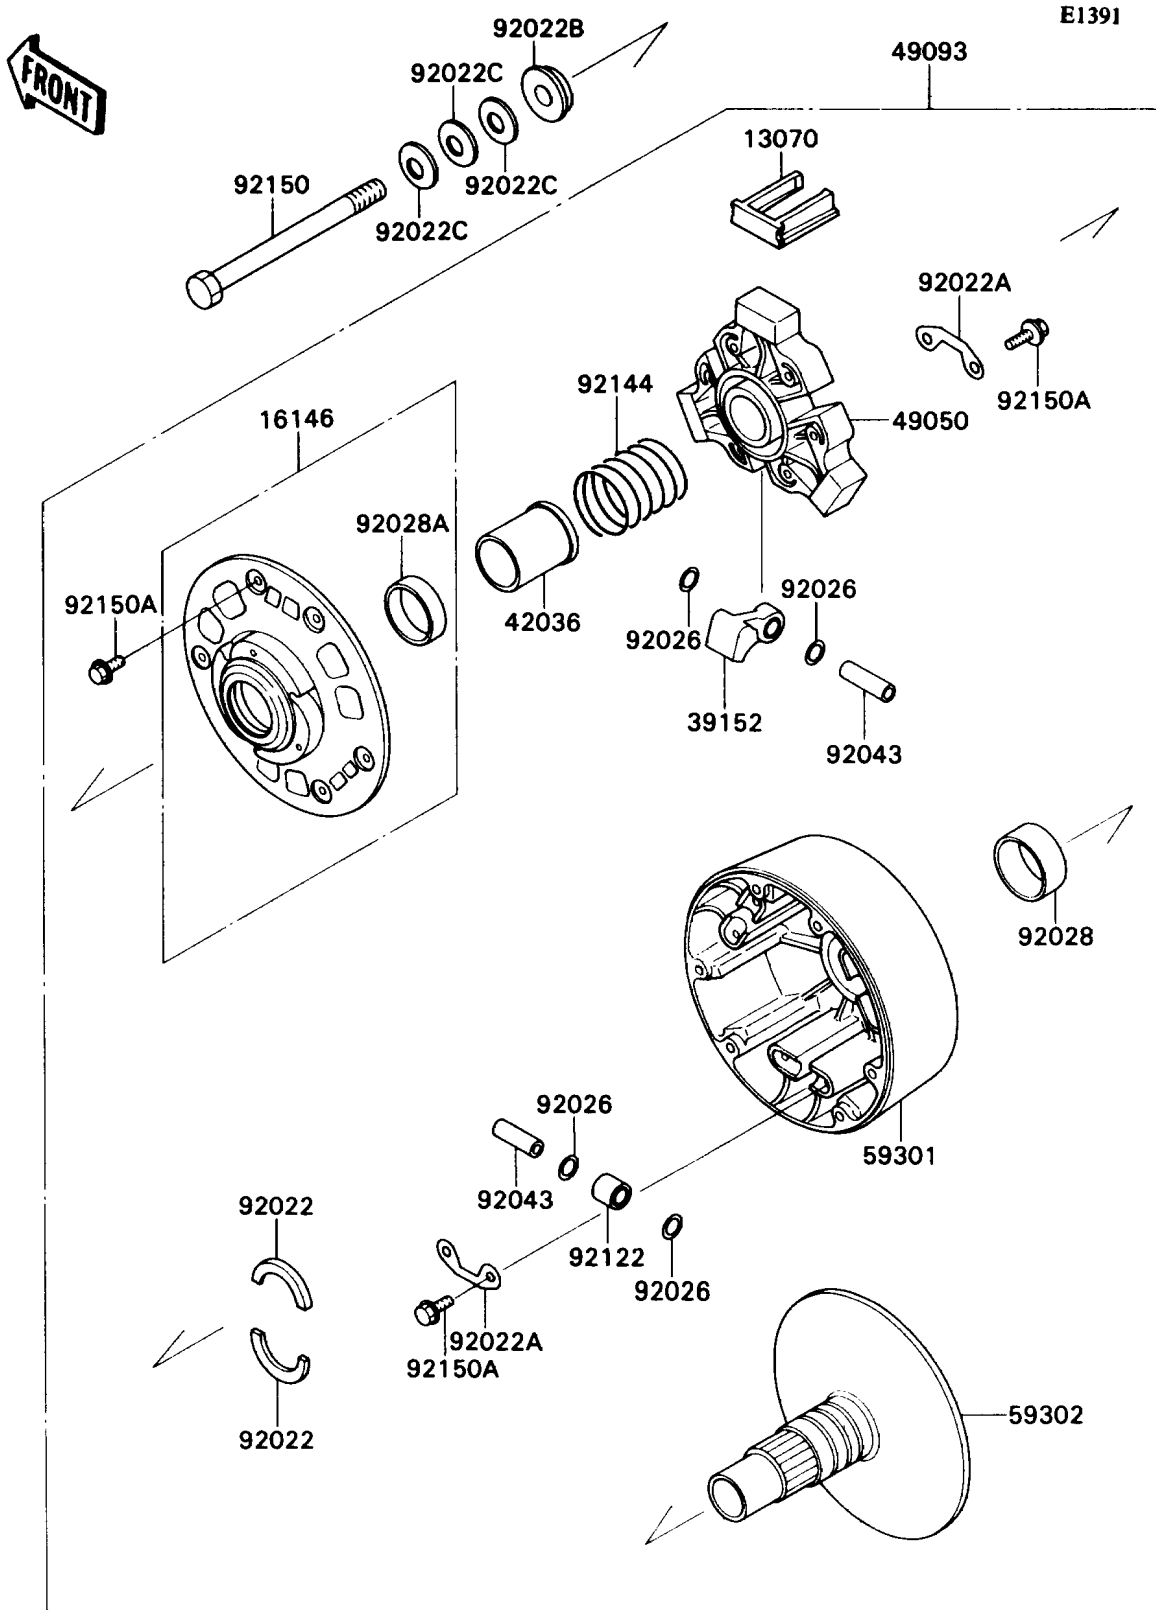

Mule 2010 PARTS DIAGRAM

Drive Converter

Mule 2010 PARTS LIST

Drive Converter

ITEM NAME	PART NUMBER	QUANTITY
GUIDE (Ref # 13070)	13070-1185	3
COVER-ASSY (Ref # 16146)	16146-1088	1
WEIGHT-RAMP (Ref # 39152)	39152-1051	3
SLEEVE (Ref # 42036)	42036-1221	1
SPIDER (Ref # 49050)	49050-1053	1
CONVERTER-ASSY-DRIVE (Ref # 49093)	49093-1052	1
SHEAVE-MOVABLE (Ref # 59301)	59301-1051	1
SHEAVE-COMP (Ref # 59302)	59302-1055	1
WASHER,SPLIT (Ref # 92022)	92022-1897	2
WASHER (Ref # 92022A)	92022-1899	6
WASHER,SLEEVE (Ref # 92022B)	92022-1900	1
WASHER,SPECIAL CONICAL (Ref # 92022C)	92022-1901	3
SPACER,10X16X0.8 (Ref # 92026)	92026-1304	12
BUSHING,43X47X20 (Ref # 92028)	92028-1508	1
BUSHING,40X44X12 (Ref # 92028A)	92028-1511	1
PIN,6.5X10X38 (Ref # 92043)	92043-1370	6
ROLLER (Ref # 92122)	92122-1152	3
SPRING,DRIVE (Ref # 92144)	92144-1196	1
BOLT,12X163.5 (Ref # 92150)	92150-1008	1
BOLT,6X20 (Ref # 92150A)	92150-1014	18