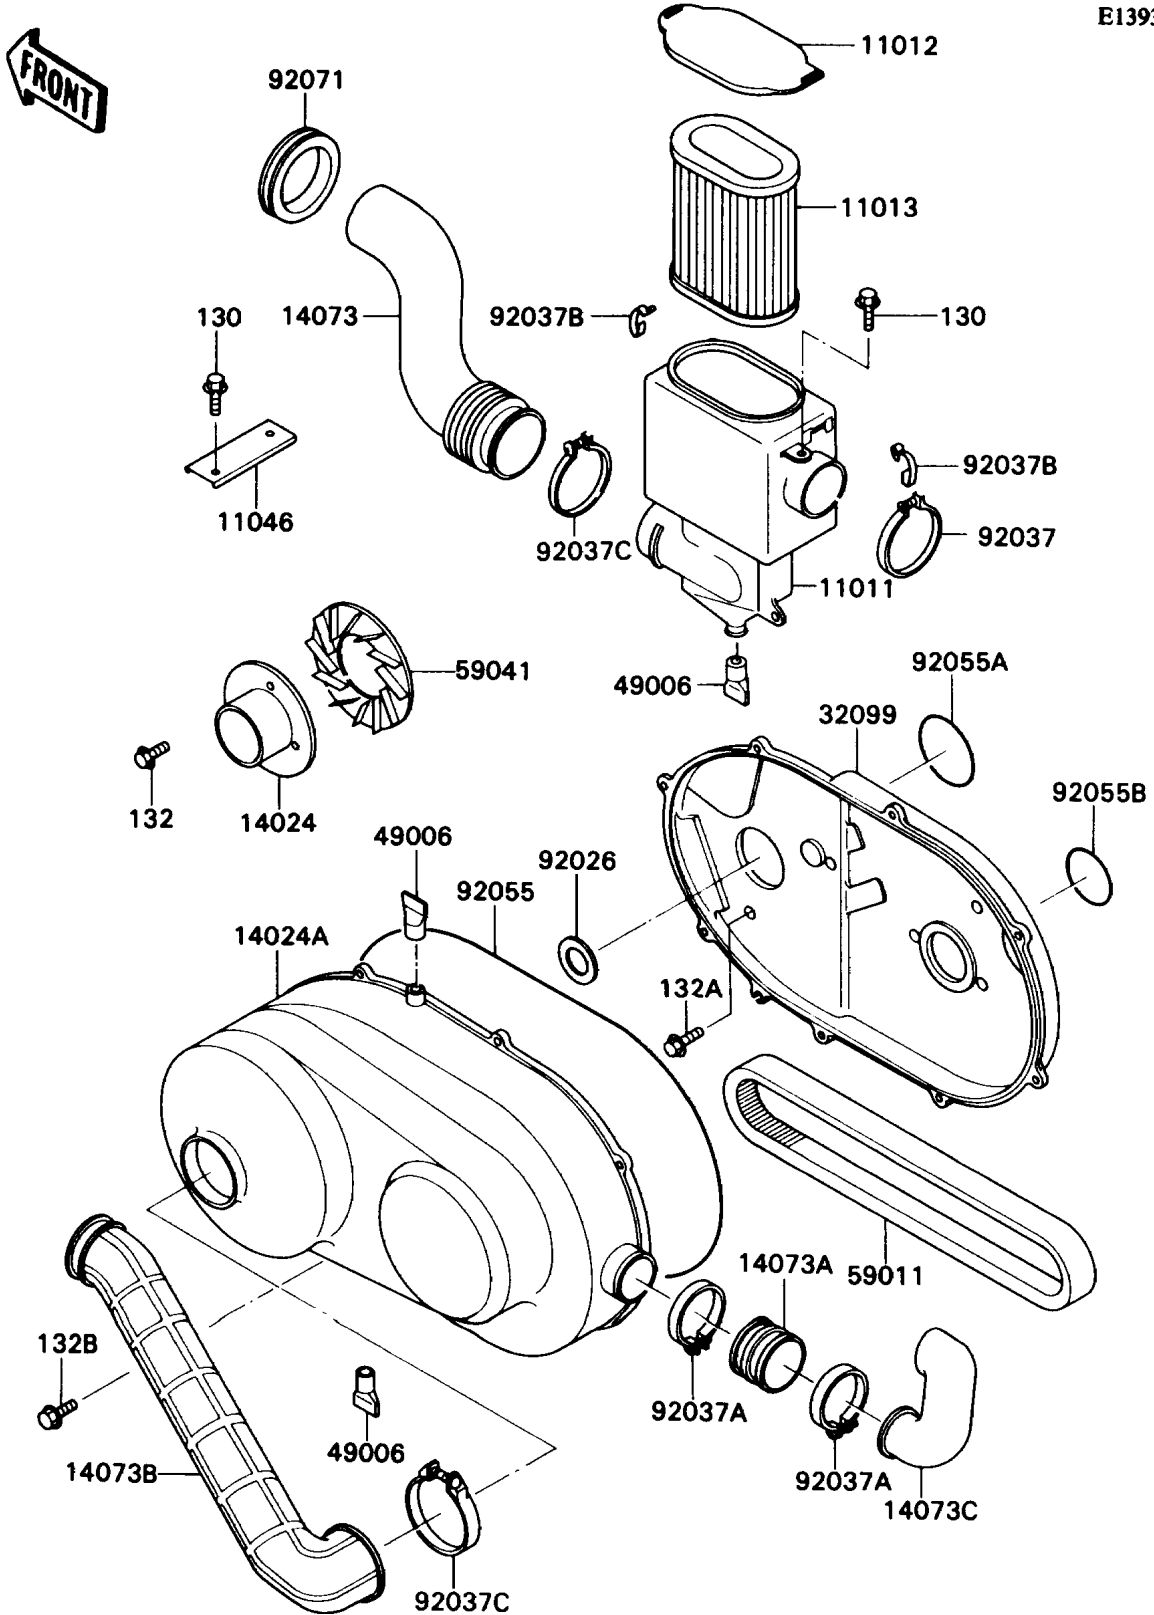

Mule 2010 PARTS DIAGRAM

Converter Cover

E1393

Mule 2010 PARTS LIST

Converter Cover

ITEM NAME	PART NUMBER	QUANTITY
CASE-AIR FILTER (Ref # 11011)	11011-1350	1
CAP,AIR FILTER (Ref # 11012)	11012-1708	1
ELEMENT-AIR FILTER (Ref # 11013)	11013-1207	1
BRACKET,AIR FILTER (Ref # 11046)	11046-1617	1
COVER,FAN (Ref # 14024)	14024-1554	1
COVER,BELT CONVERTER (Ref # 14024A)	14024-1807	1
DUCT,AIR INTAKE (Ref # 14073)	14073-1320	1
DUCT (Ref # 14073A)	14073-1324	1
DUCT (Ref # 14073B)	14073-1385	1
DUCT (Ref # 14073C)	14073-1386	1
CASE,BELT CONVERTER (Ref # 32099)	32099-1110	1
BOOT (Ref # 49006)	49006-1199	3
BELT (Ref # 59011)	59011-1053	1
FAN (Ref # 59041)	59041-1053	1
SPACER (Ref # 92026)	92026-1301	1
CLAMP,AIR FILTER (Ref # 92037)	92037-1409	1
CLAMP (Ref # 92037A)	92037-1632	2
CLAMP,AIR FILTER (Ref # 92037B)	92037-1783	2
CLAMP (Ref # 92037C)	92037-3711	2
RING-O (Ref # 92055)	92055-1394	1
RING-O,CRANKCASE SIDE (Ref # 92055A)	92055-1395	1
RING-O,GEAR CASE SIDE (Ref # 92055B)	92055-1396	1
GROMMET (Ref # 92071)	92071-1158	1
BOLT-FLANGED (Ref # 130)	130J0610	3
BOLT-FLANGED-SMALL (Ref # 132)	132G0630	3
BOLT-FLANGED-SMALL (Ref # 132A)	132J0620	6
BOLT-FLANGED-SMALL (Ref # 132B)	132J0630	8