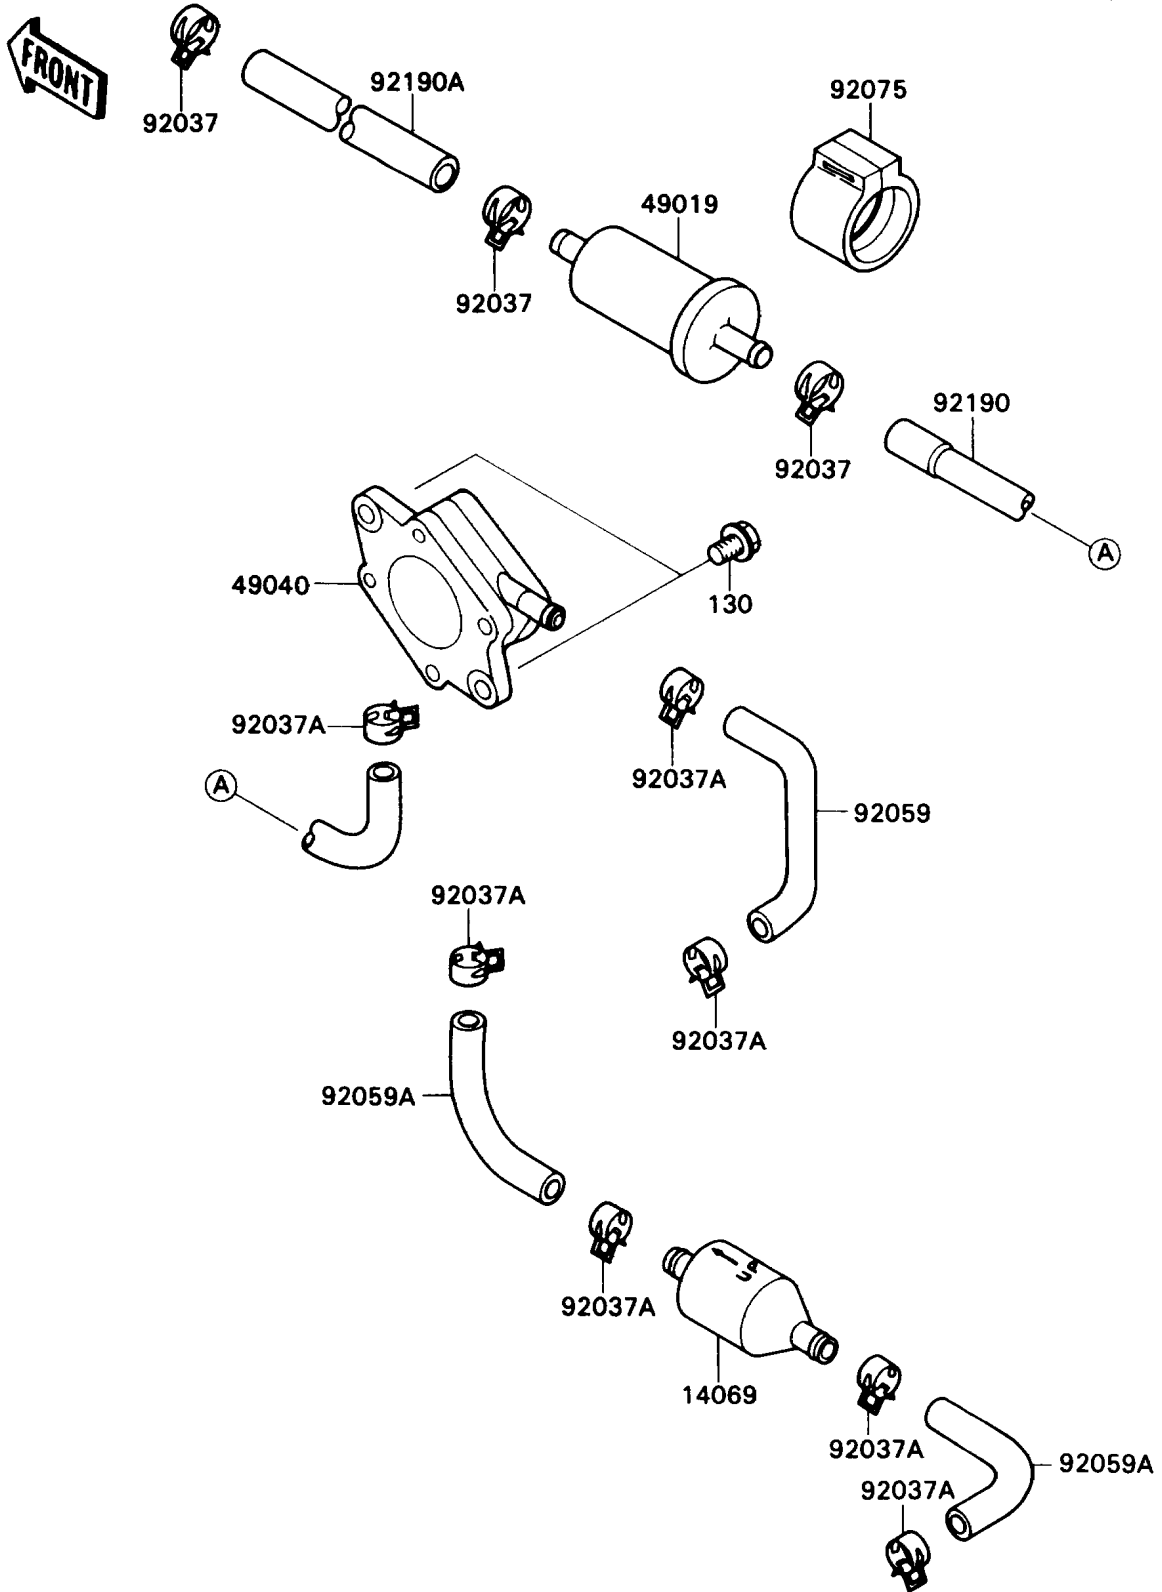

Mule 2010 PARTS DIAGRAM

Fuel Pump

E1520

Mule 2010 PARTS LIST

Fuel Pump

ITEM NAME	PART NUMBER	QUANTITY
BREATHER (Ref # 14069)	14069-1051	1
FILTER-FUEL (Ref # 49019)	49019-1055	1
PUMP-FUEL (Ref # 49040)	49040-1062	1
CLAMP (Ref # 92037)	92037-1181	3
CLAMP,TUBE (Ref # 92037A)	92037-1505	7
TUBE (Ref # 92059)	92059-1888	1
TUBE,5.8X10.8X90 (Ref # 92059A)	92059-1920	2
DAMPER,FUEL FILTER (Ref # 92075)	92075-1853	1
TUBE,FILTER-PUMP (Ref # 92190)	92190-1065	1
TUBE,8X13X260 (Ref # 92190A)	92190-1160	1
BOLT-FLANGED (Ref # 130)	130D0616	2