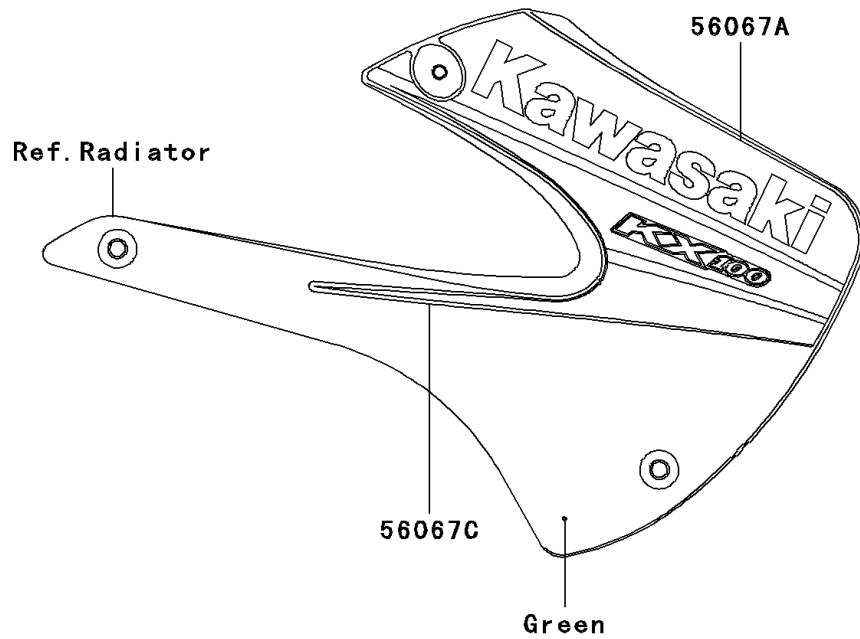

2006 KX100 PARTS DIAGRAM

Decals(Green)(D6F)

F2861

2006 KX100 PARTS LIST

Decals(Green)(D6F)

ITEM NAME	PART NUMBER	QUANTITY
PATTERN,SHROUD,UPP,LH (Ref # 56067)	56067-0134	1
PATTERN,SHROUD,UPP,RH (Ref # 56067A)	56067-0135	1
PATTERN,SHROUD,LWR,LH (Ref # 56067B)	56067-0136	1
PATTERN,SHROUD,LWR,RH (Ref # 56067C)	56067-0137	1