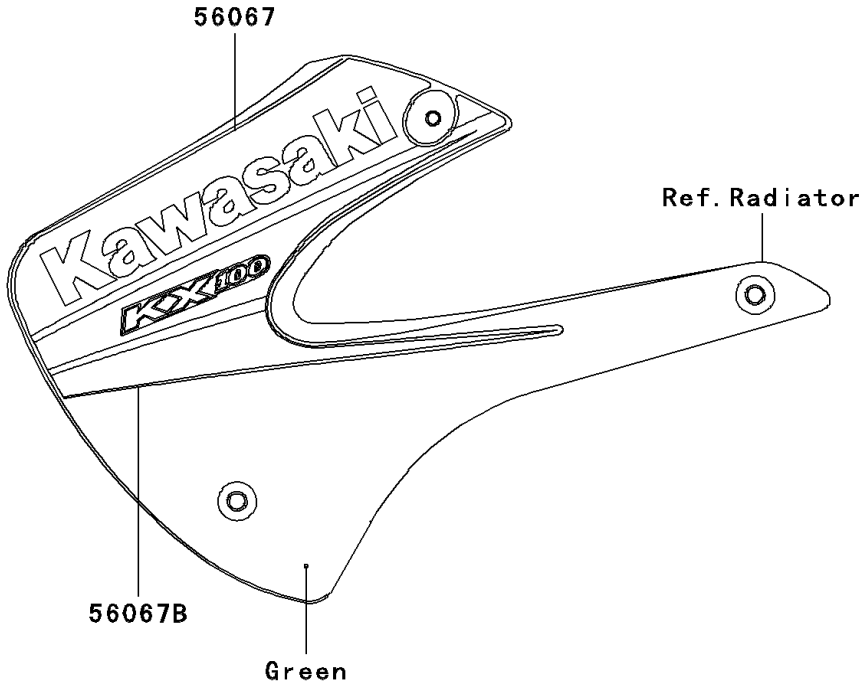

2006 KX100 PARTS DIAGRAM

Decals(Green)(D6F)

F2861

2006 KX100 PARTS LIST

Decals(Green)(D6F)

ITEM NAME	PART NUMBER	QUANTITY
PATTERN,SHROUD,UPP,LH (Ref # 56067)	56067-0134	1
PATTERN,SHROUD,UPP,RH (Ref # 56067A)	56067-0135	1
PATTERN,SHROUD,LWR,LH (Ref # 56067B)	56067-0136	1
PATTERN,SHROUD,LWR,RH (Ref # 56067C)	56067-0137	1