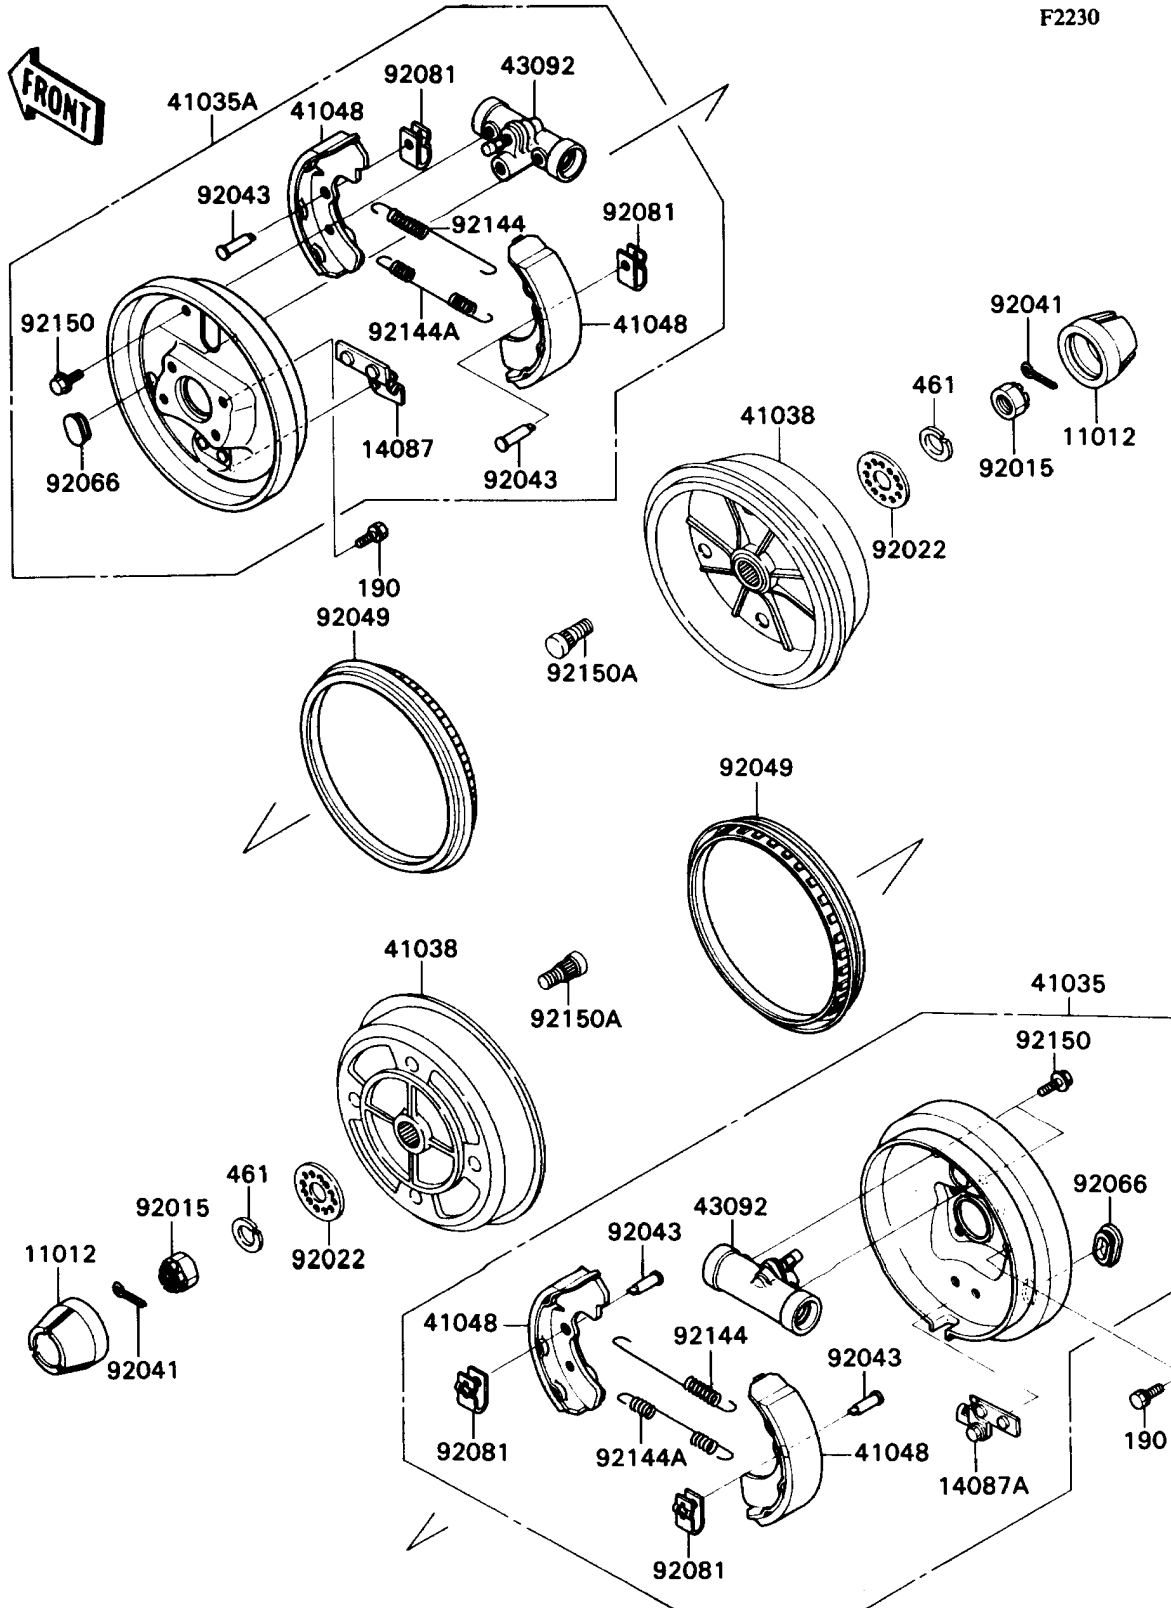

Mule 2010 PARTS DIAGRAM

Front Hub

Mule 2010 PARTS LIST

Front Hub

ITEM NAME	PART NUMBER	QUANTITY
CAP,WHEEL (Ref # 11012)	11012-1519	2
RETAINER-ASSY,RH (Ref # 14087)	14087-1001	1
RETAINER-ASSY,LH (Ref # 14087A)	14087-1002	1
PANEL-ASSY-BRAKE,FR,LH (Ref # 41035)	41035-1263	1
PANEL-ASSY-BRAKE,FR,RH (Ref # 41035A)	41035-1264	1
DRUM,FRONT BRAKE (Ref # 41038)	41038-1227	2
SHOE-BRAKE (Ref # 41048)	41048-1077	4
CYLINDER,FRONT BRAKE PANEL (Ref # 43092)	43092-1054	2
NUT,CASTLE,18MM (Ref # 92015)	92015-1441	2
WASHER,T=4.5 (Ref # 92022)	92022-1794	2
COTTER,4.0X35 (Ref # 92041)	92041-1053	2
PIN,TENSION (Ref # 92043)	92043-1398	4
SEAL-OIL,ODC-205 194 8-1NS (Ref # 92049)	92049-1299	2
PLUG (Ref # 92066)	92066-1309	2
SPRING,SHOE CLAMP (Ref # 92081)	92081-1904	4
SPRING,BRAKE (Ref # 92144)	92144-1300	2
SPRING,BRAKE (Ref # 92144A)	92144-1301	2
BOLT,FLANGED,6X12 (Ref # 92150)	92150-1166	4
BOLT (Ref # 92150A)	92150-1366	8
BOLT-UPSET-WS,10X16 (Ref # 190)	190H1016	8
WASHER-SPRING,18MM (Ref # 461)	461F1800	2