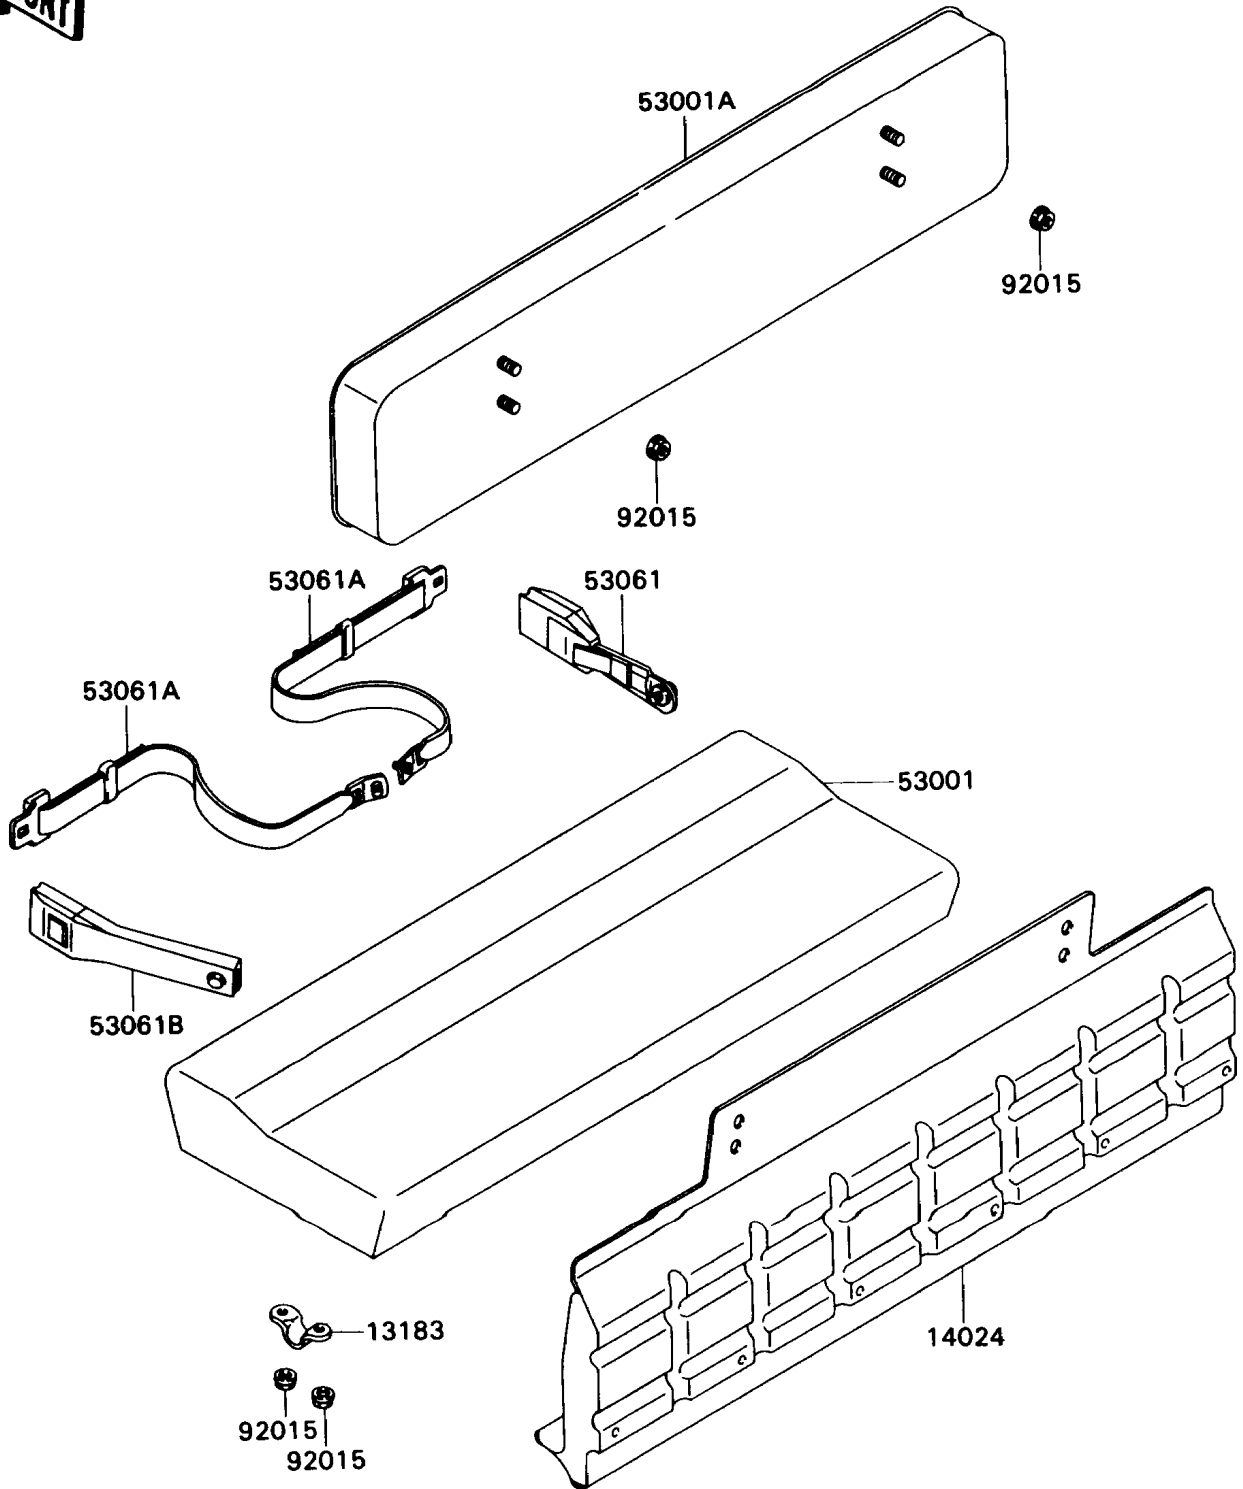

# Mule 2010 PARTS DIAGRAM

Seat

F2510

## Mule 2010 PARTS LIST

### Seat

ITEM NAME	PART NUMBER	QUANTITY
PLATE,SEAT (Ref # 13183)	13183-1400	2
COVER,SEAT,BACK (Ref # 14024)	14024-1779	1
SEAT-ASSY,GRAY (Ref # 53001)	53001-1583-PA	1
SEAT-ASSY,BACK,GRAY (Ref # 53001A)	53001-1584-PA	1
BELT-SEAT,BUCKLE (Ref # 53061)	53061-1004	1
BELT-SEAT,LATCH PLATE (Ref # 53061A)	53061-1005	2
BELT-SEAT,BUCKLE (Ref # 53061B)	53061-1006	1
NUT,FLANGED,LOCK,8MM (Ref # 92015)	92015-1696	8