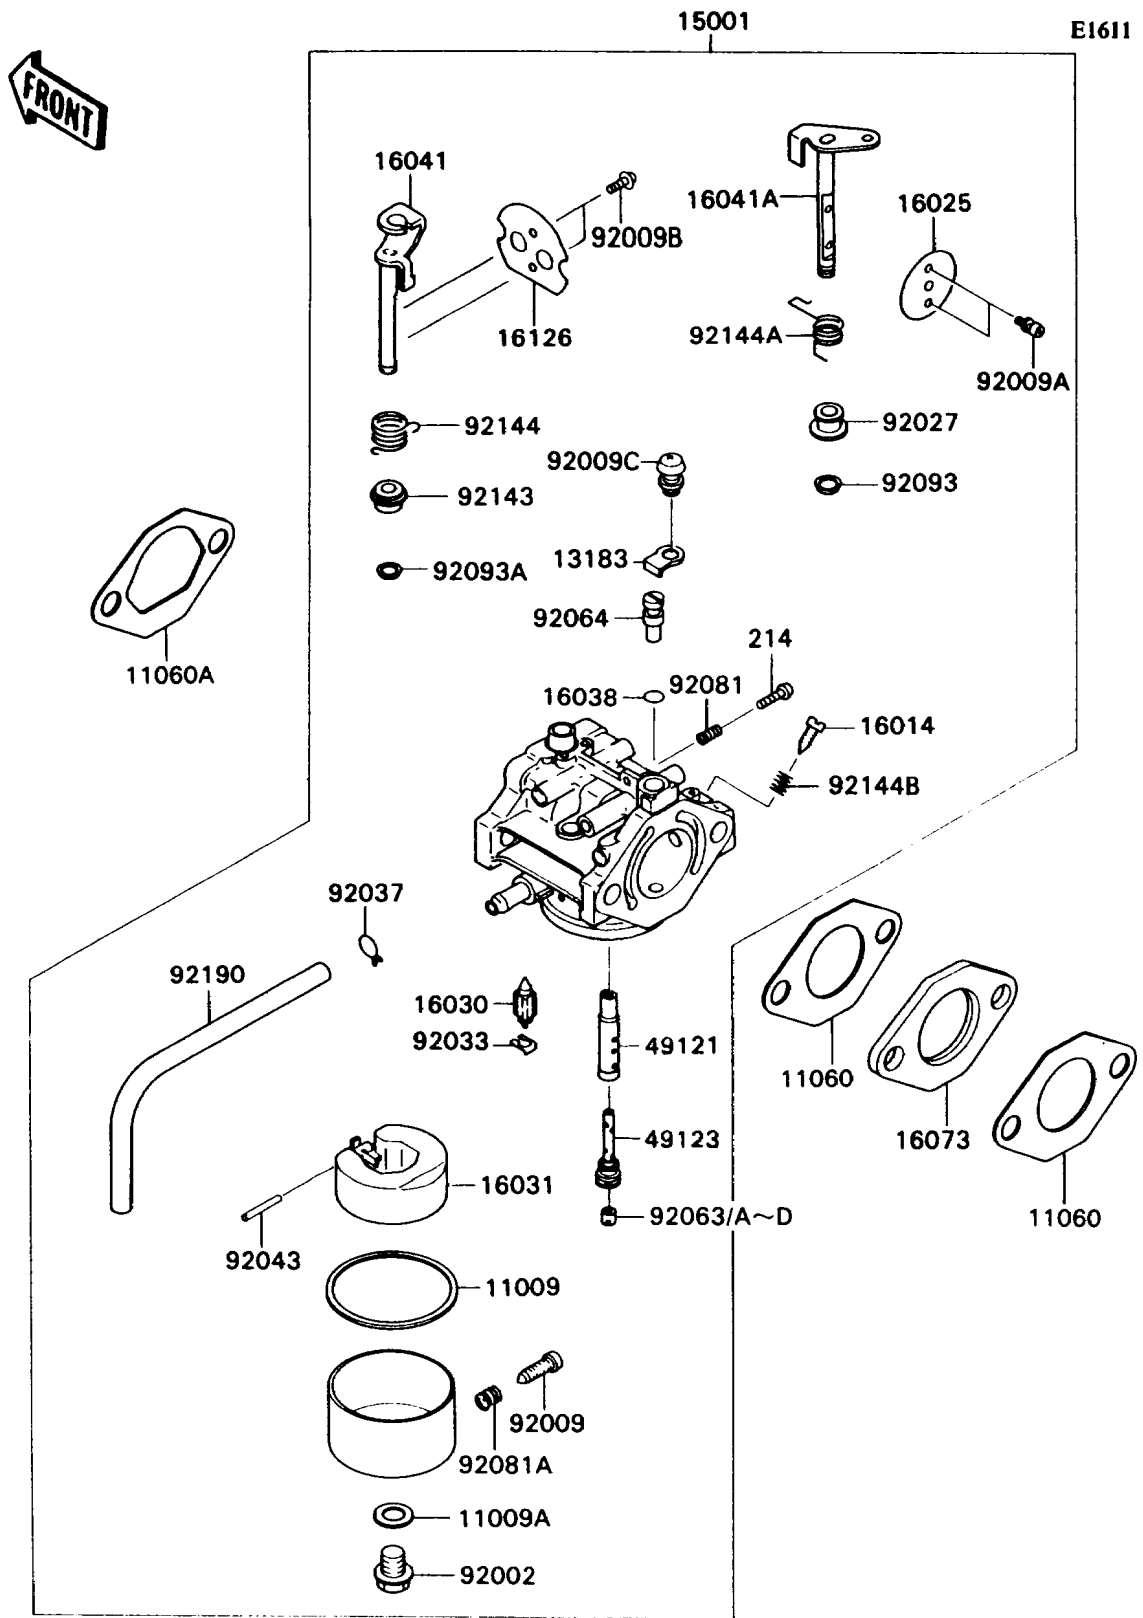

Mule 2020 PARTS DIAGRAM

Carburetor

Mule 2020 PARTS LIST

Carburetor

ITEM NAME	PART NUMBER	QUANTITY
GASKET,FLOAT CHAMBER (Ref # 11009)	11009-2024	1
GASKET (Ref # 11009A)	11009-2025	1
GASKET,INSULATOR (Ref # 11060)	11060-2019	2
GASKET,CARBURETOR (Ref # 11060A)	11060-2020	1
PLATE,PILOT JET (Ref # 13183)	13183-2112	1
CARBURETOR-ASSY (Ref # 15001)	15001-1533	1
SCREW-PILOT AIR (Ref # 16014)	16014-1065	1
VALVE-THROTTLE,#140 (Ref # 16025)	16025-1157	1
VALVE-FLOAT (Ref # 16030)	16030-2067	1
FLOAT (Ref # 16031)	16031-2066	1
GASKET,PILOT JET (Ref # 16038)	16038-024	1
SHAFT-CARBURETOR,CHOKE (Ref # 16041)	16041-1054	1
SHAFT-CARBURETOR,THROTTLE (Ref # 16041A)	16041-1055	1
INSULATOR (Ref # 16073)	16073-1079	1
VALVE,CHOKE (Ref # 16126)	16126-1232	1
NOZZLE-MAIN (Ref # 49121)	49121-1051	1
HOLDER-MAIN JET (Ref # 49123)	49123-2057	1
BOLT,MAIN JET (Ref # 92002)	92002-2009	1
SCREW,DRAIN (Ref # 92009)	92009-2015	1
SCREW,THROTTLE VALVE (Ref # 92009A)	92009-2080	2
SCREW,CHOKE VALVE (Ref # 92009B)	92009-2081	2
SCREW (Ref # 92009C)	92009-2244	1
COLLAR,THROTTLE SHAFT (Ref # 92027)	92027-2025	1
RING-SNAP (Ref # 92033)	92033-2067	1
CLAMP,BREATHER TUBE (Ref # 92037)	92037-174	1
PIN,FLOAT (Ref # 92043)	92043-2006	1
JET-MAIN,#122.5 (Ref # 92063)	92063-1389	1
JET-MAIN,#112.5 (Ref # 92063A)	92063-2010	1
JET-MAIN,#117.5 (Ref # 92063B)	92063-2117	1

Mule 2020 PARTS LIST

Carburetor

ITEM NAME	PART NUMBER	QUANTITY
JET-MAIN,#120 (Ref # 92063C)	92063-2203	1
JET-MAIN,#110 (Ref # 92063D)	92063-2237	1
JET-PILOT,#72.5 (Ref # 92064)	92064-1159	1
SPRING,THROTTLE ADJUST SCREW (Ref # 92081)	92081-2008	1
SPRING (Ref # 92081A)	92081-2009	1
SEAL,THROTTLE SHAFT (Ref # 92093)	92093-1286	1
SEAL,CHOKE SHAFT (Ref # 92093A)	92093-1287	1
COLLAR,CHOKE SHAFT (Ref # 92143)	92143-1349	1
SPRING,CHOKE SHAFT (Ref # 92144)	92144-1442	1
SPRING,THROTTLE SHAFT (Ref # 92144A)	92144-1443	1
SPRING,PILOT AIR SCREW (Ref # 92144B)	92144-1527	1
TUBE,5X8X175 (Ref # 92190)	92190-1048	1
SCREW-PAN+- (Ref # 214)	214B0414	1