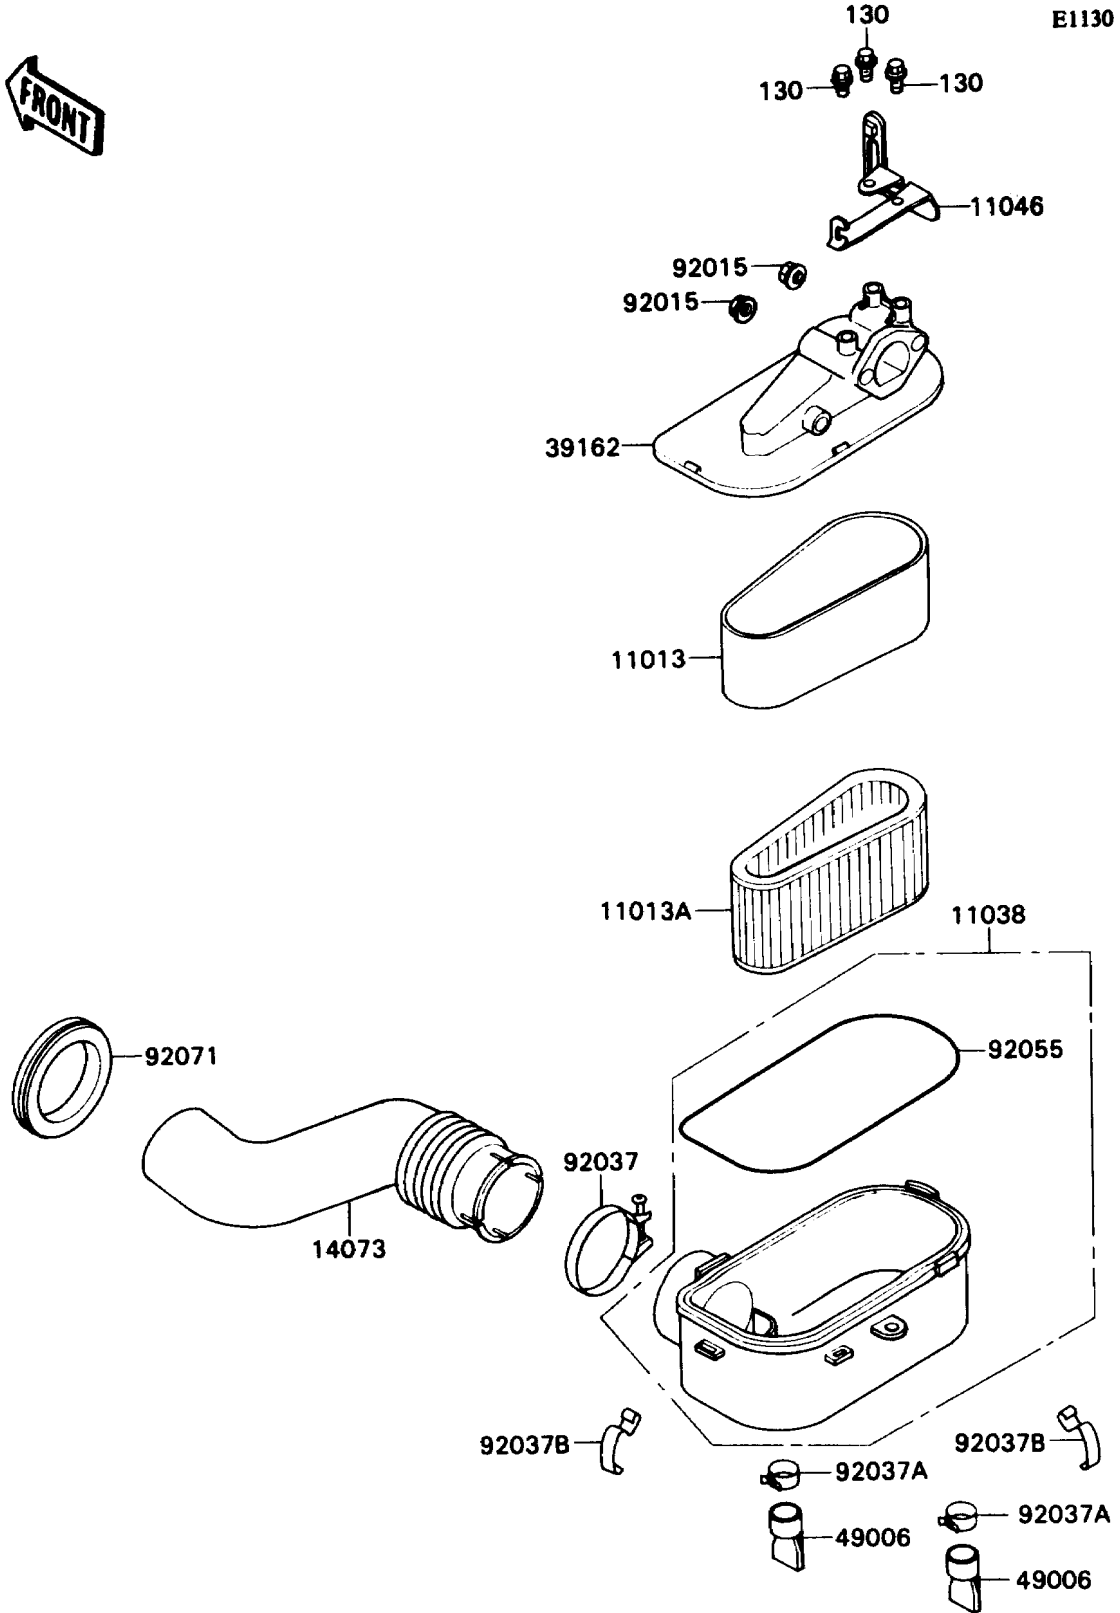

Mule 2030 PARTS DIAGRAM

Air Filter

Mule 2030 PARTS LIST

Air Filter

ITEM NAME	PART NUMBER	QUANTITY
ELEMENT-AIR FILTER (Ref # 11013)	11013-2097	1
ELEMENT-AIR FILTER (Ref # 11013A)	11013-2098	1
CASE-ASSY-AIR FILTER (Ref # 11038)	11038-1070	1
BRACKET,AIR FILTER (Ref # 11046)	11046-1809	1
DUCT,AIR INTAKE (Ref # 14073)	14073-1387	1
SILENCER-INTAKE (Ref # 39162)	39162-1065	1
BOOT (Ref # 49006)	49006-1199	2
NUT,8MM (Ref # 92015)	92015-1143	2
CLAMP,AIR FILTER (Ref # 92037)	92037-1409	1
CLAMP (Ref # 92037A)	92037-1460	2
CLAMP,AIR FILTER (Ref # 92037B)	92037-1783	4
RING-O,AIR FILTER CASE (Ref # 92055)	92055-1453	1
GROMMET (Ref # 92071)	92071-1158	1
BOLT-FLANGED (Ref # 130)	130D0612	3