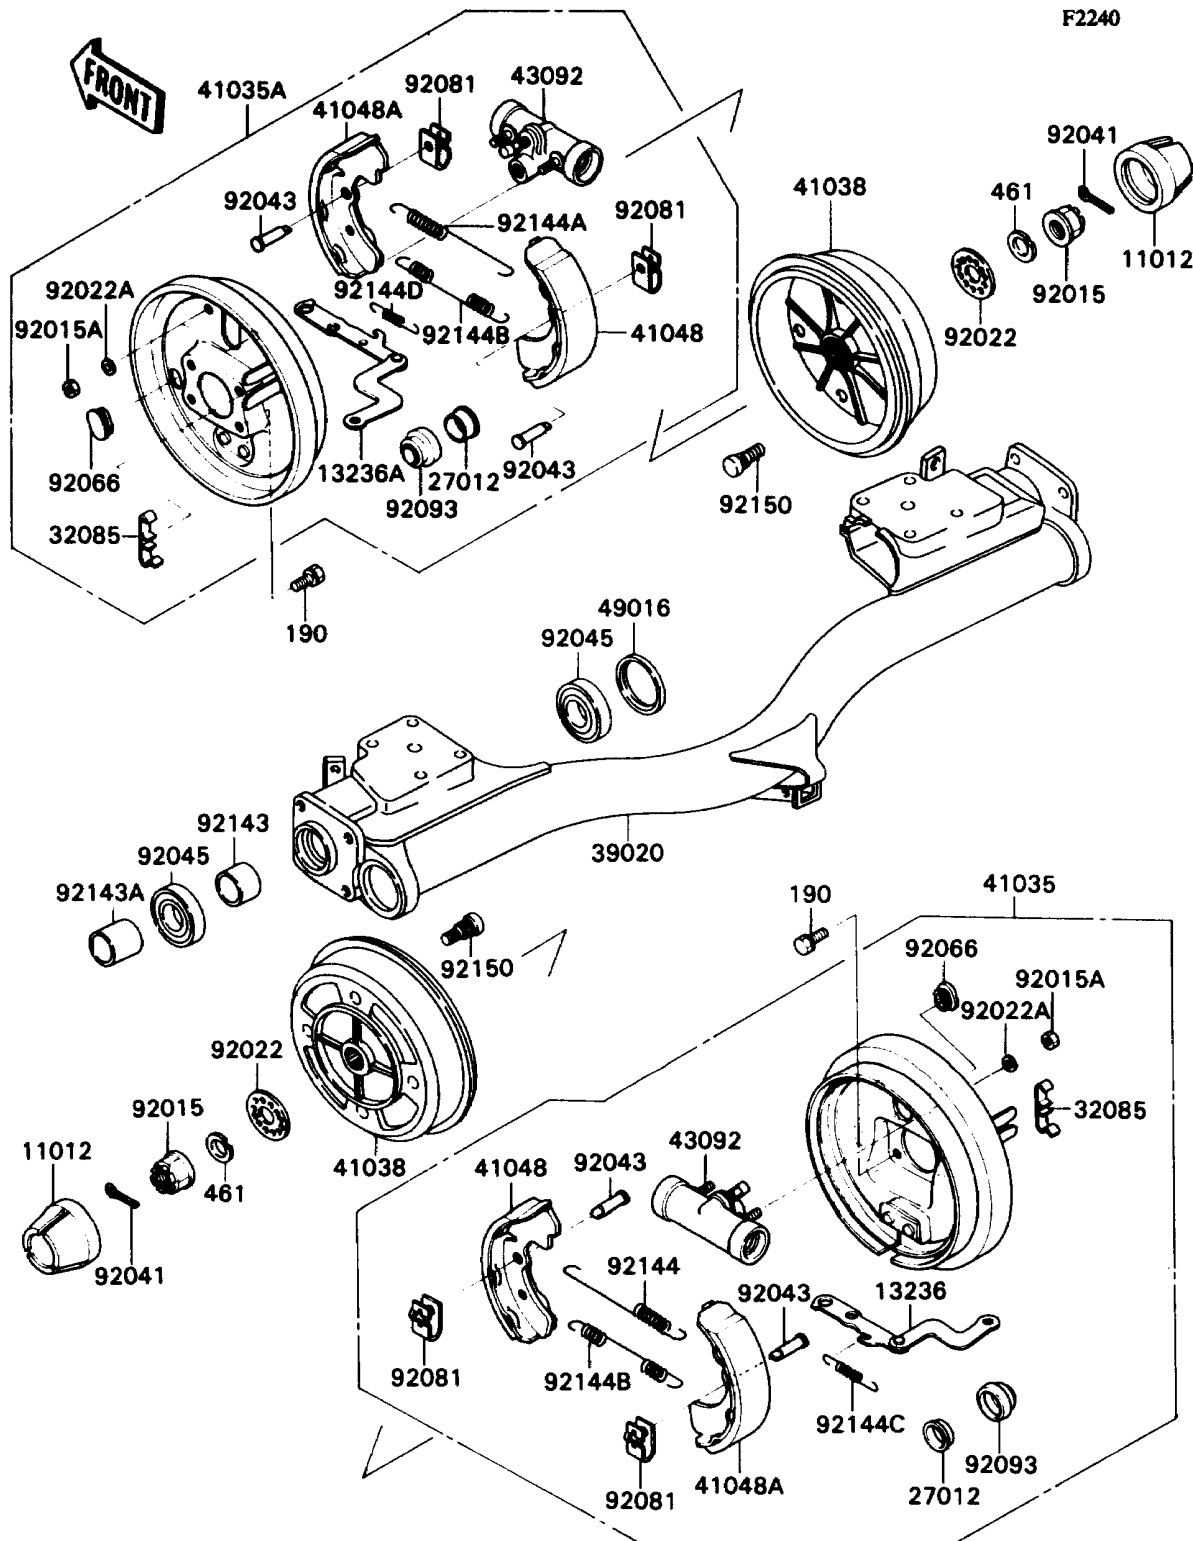

# Mule 2030 PARTS DIAGRAM

Rear Hub

## Rear Hub

ITEM NAME	PART NUMBER	QUANTITY
CAP,WHEEL (Ref # 11012)	11012-1519	2
LEVER-COMP,REAR BRAKE PANEL,LH (Ref # 13236)	13236-1180	1
LEVER-COMP,REAR BRAKE PANEL,RH (Ref # 13236A)	13236-1181	1
HOOK,REAR BRAKE LEVER (Ref # 27012)	27012-1396	2
STOPPER,REAR BRAKE LEVER (Ref # 32085)	32085-1298	2
BRACKET-COMP-REAR SUSP (Ref # 39020)	39020-1053	1
PANEL-ASSY-BRAKE,RR,LH (Ref # 41035)	41035-1268	1
PANEL-ASSY-BRAKE,RR,RH (Ref # 41035A)	41035-1269	1
DRUM,REAR BRAKE (Ref # 41038)	41038-1226	2
SHOE-BRAKE (Ref # 41048)	41048-1078	2
SHOE-BRAKE (Ref # 41048A)	41048-1079	2
CYLINDER,REAR WHEEL (Ref # 43092)	43092-1053	2
COVER-SEAL (Ref # 49016)	49016-1151	2
NUT,CASTLE,18MM (Ref # 92015)	92015-1441	2
NUT,6MM (Ref # 92015A)	92015-1729	4
WASHER,T=4.5 (Ref # 92022)	92022-1794	2
WASHER,SPRING,6MM (Ref # 92022A)	92022-1951	4
COTTER,4.0X35 (Ref # 92041)	92041-1053	2
PIN,TENSION (Ref # 92043)	92043-1398	4
BEARING-BALL,6205DDU (Ref # 92045)	92045-1229	4
PLUG (Ref # 92066)	92066-1309	2
SPRING,SHOE CLAMP (Ref # 92081)	92081-1904	4
SEAL,REAR BRAKE LEVER (Ref # 92093)	92093-1259	2
COLLAR,25.1X32X23.3 (Ref # 92143)	92143-1108	2
COLLAR,25.1X32X29.5 (Ref # 92143A)	92143-1386	2
SPRING,BRAKE (Ref # 92144)	92144-1299	1
SPRING,BRAKE (Ref # 92144A)	92144-1300	1
SPRING,BRAKE (Ref # 92144B)	92144-1301	2
SPRING,ROD,LH (Ref # 92144C)	92144-1302	1

# Mule 2030 PARTS LIST

## Rear Hub

ITEM NAME	PART NUMBER	QUANTITY
SPRING,ROD,RH (Ref # 92144D)	92144-1303	1
BOLT (Ref # 92150)	92150-1366	8
BOLT-UPSET-WS,10X16 (Ref # 190)	190H1016	8
WASHER-SPRING,18MM (Ref # 461)	461F1800	2