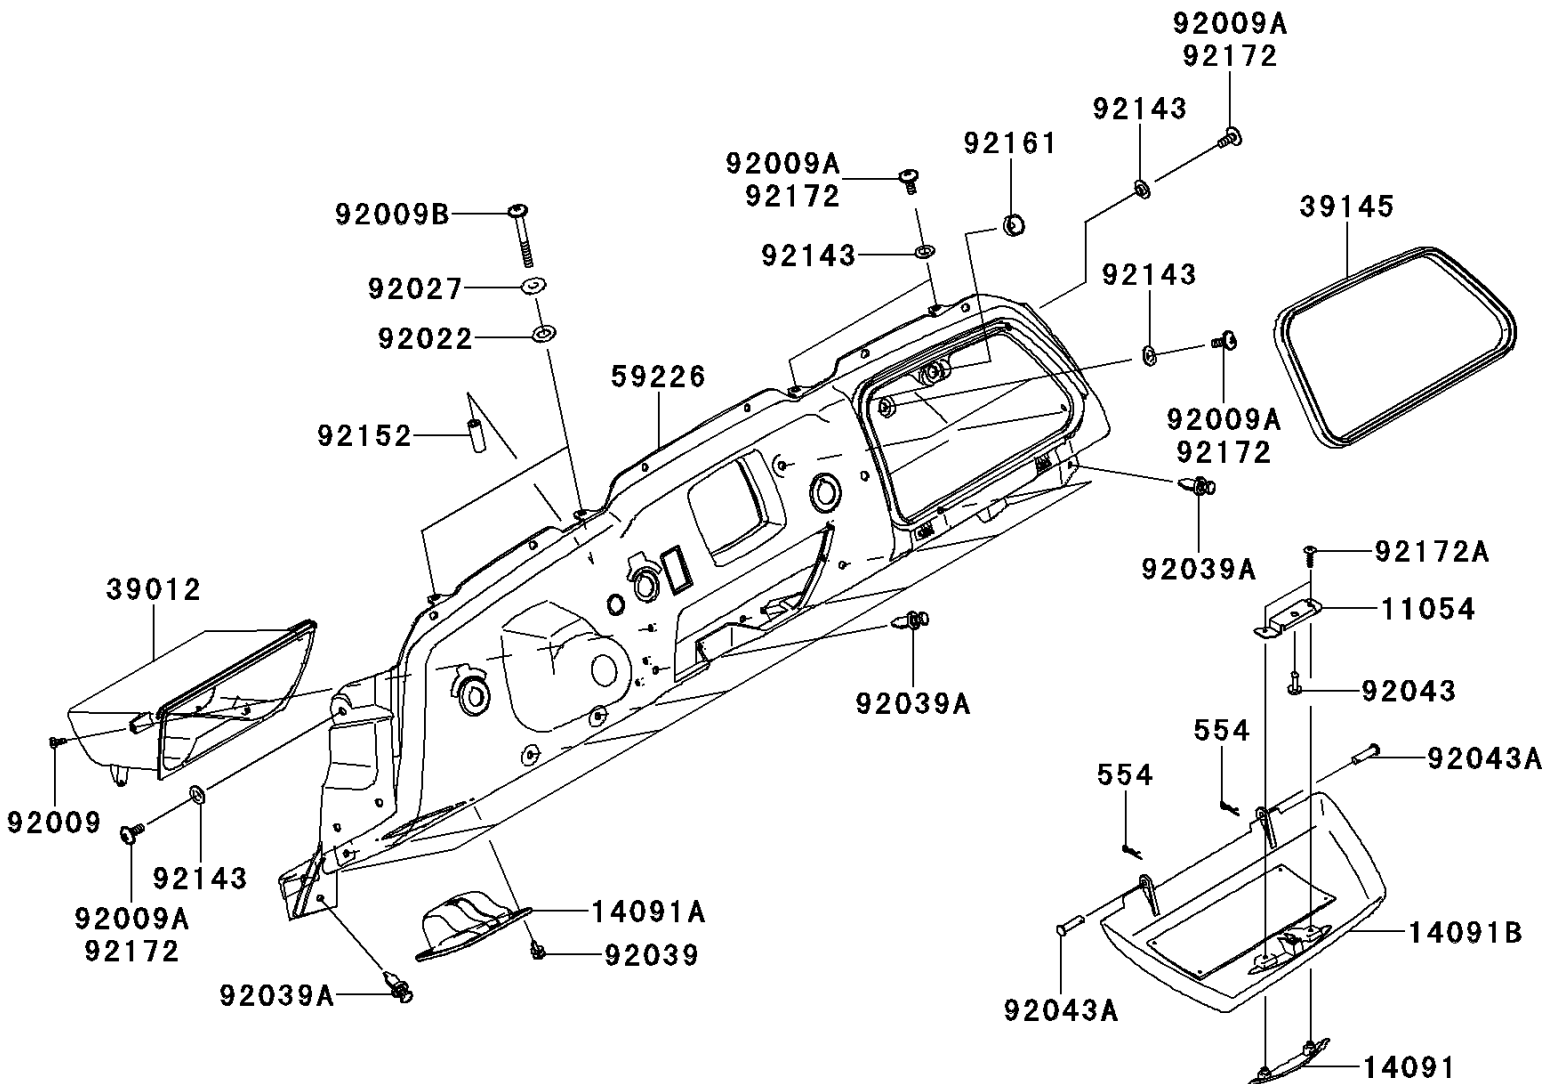

2010 Teryx® 750 FI 4x4 PARTS DIAGRAM

Front Box

F2135

2010 Teryx® 750 FI 4x4 PARTS LIST

Front Box

ITEM NAME	PART NUMBER	QUANTITY
PIN-SNAP (Ref # 554)	554DA0600	2
BRACKET (Ref # 11054)	11054-1789	1
COVER,STORAGE CAP,F.BLACK (Ref # 14091)	14091-0700-6Z	1
COVER,LH,F.BLACK (Ref # 14091A)	14091-0702-6Z	1
COVER,STORAGE,F.BLACK (Ref # 14091B)	14091-0985-6Z	1
CASE-STORAGE,F.BLACK (Ref # 39012)	39012-0017-6Z	1
TRIM-SEAL,L=940 (Ref # 39145)	39145-0029	1
PANEL-CONTROL,F.BLACK (Ref # 59226)	59226-0019-6Z	1
SCREW,TAPPING,4X12 (Ref # 92009)	92009-1444	4
SCREW,6X16 (Ref # 92009A)	92009-1621	6
SCREW,6X56 (Ref # 92009B)	92009-1829	2
WASHER,10.5X20X1 (Ref # 92022)	92022-239	2
COLLAR,L=4.7 (Ref # 92027)	92027-1964	2
RIVET (Ref # 92039)	92039-0046	4
RIVET (Ref # 92039A)	92039-1229	10
PIN (Ref # 92043)	92043-0138	1
PIN,6X23 (Ref # 92043A)	92043-0164	2
COLLAR (Ref # 92143)	92143-1087	6
COLLAR,7.95X15.88X40 (Ref # 92152)	92152-0777	2
DAMPER (Ref # 92161)	92161-0568	1
SCREW,TAPPING,4X16 (Ref # 92172A)	92172-0347	2