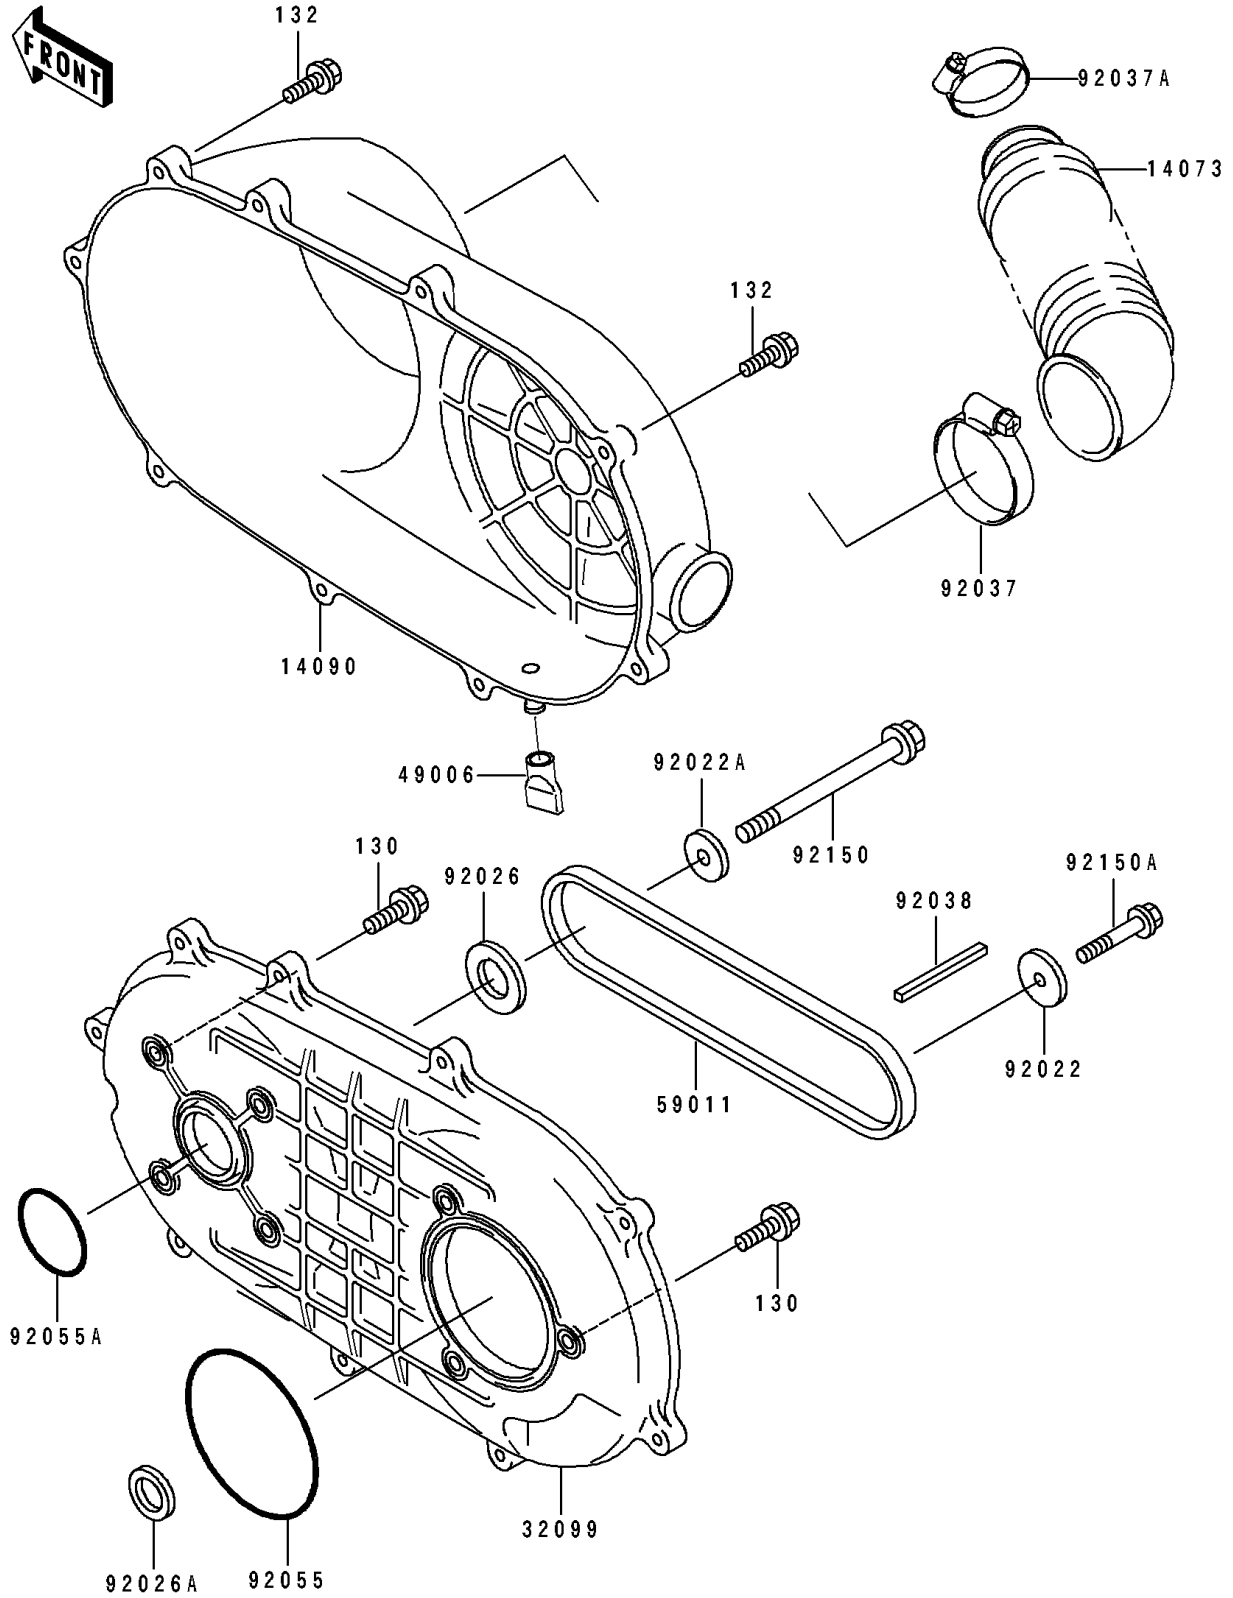

Mule 500 PARTS DIAGRAM

Converter Cover

E1393

Mule 500 PARTS LIST

Converter Cover

ITEM NAME	PART NUMBER	QUANTITY
DUCT,BELT CONVERTER (Ref # 14073)	14073-1492	1
COVER,BELT CONVERTER (Ref # 14090)	14024-1981	1
CASE,BELT CONVERTER (Ref # 32099)	32099-1125	1
BOOT (Ref # 49006)	49006-1199	1
BELT (Ref # 59011)	59011-1055	1
WASHER,8.5X36X4 (Ref # 92022)	92022-1633	1
WASHER,10X32X4.5 (Ref # 92022A)	92022-1641	1
SPACER (Ref # 92026)	92026-1395	1
SPACER (Ref # 92026A)	92026-1396	1
CLAMP (Ref # 92037)	92037-3738	1
CLAMP (Ref # 92037A)	92037-506	1
KEY (Ref # 92038)	92038-1053	1
RING-O (Ref # 92055)	92055-1486	1
RING-O,50X4 (Ref # 92055A)	92055-1501	1
BOLT,10X102 (Ref # 92150)	92150-1441	1
BOLT,10X40 (Ref # 92150A)	92150-1442	1
BOLT-FLANGED (Ref # 130)	130D0820	7
BOLT-FLANGED-SMALL (Ref # 132)	132J0630	9