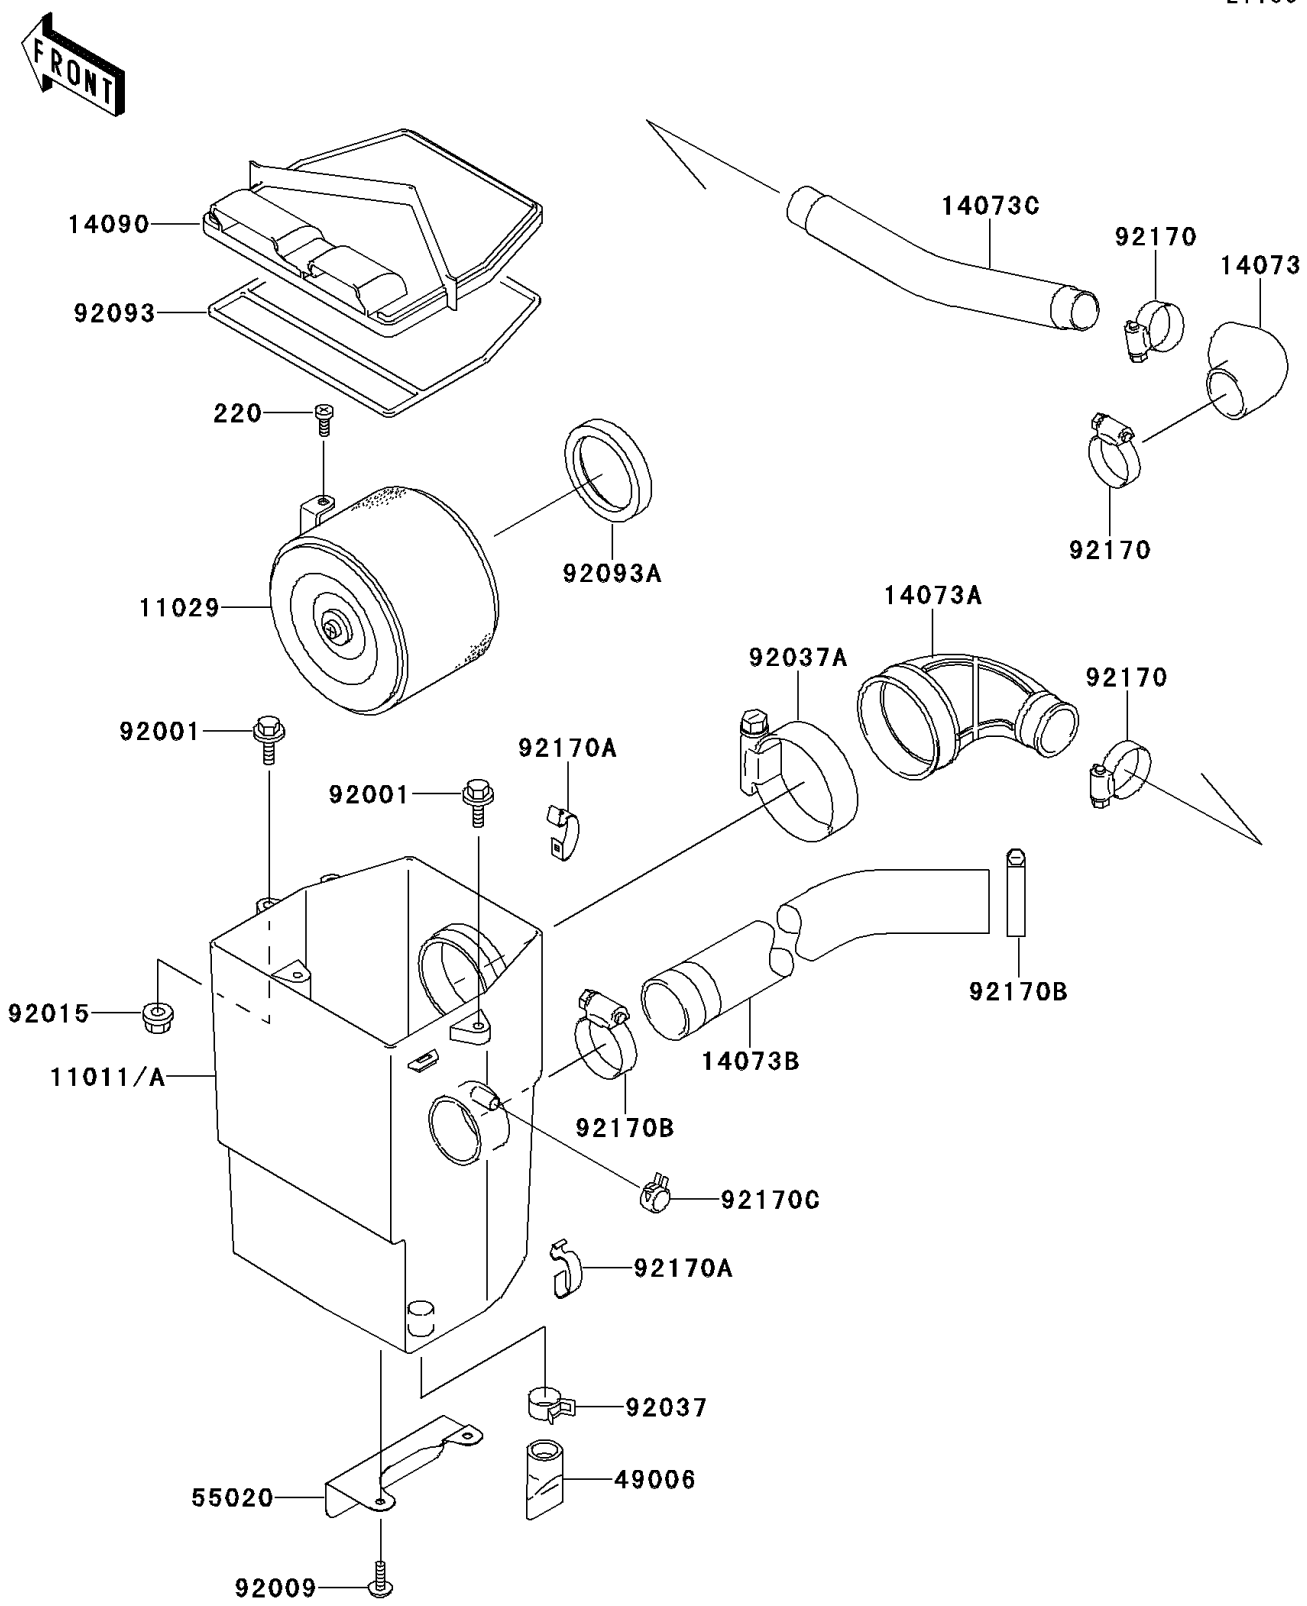

Mule 2510 4X4 PARTS DIAGRAM

Air Cleaner

E1130

Mule 2510 4X4 PARTS LIST

Air Cleaner

ITEM NAME	PART NUMBER	QUANTITY
SCREW-PAN-CROS,6X14 (Ref # 220)	220B0614	1
CASE-AIR FILTER (Ref # 11011)	11011-1392	1
ELEMENT-ASSY-AIR FILTER (Ref # 11029)	11029-1004	1
DUCT,CARBURETOR (Ref # 14073)	14073-1534	1
DUCT,AIR FILTER (Ref # 14073A)	14073-1535	1
DUCT,AIR INTAKE (Ref # 14073B)	14073-1602	1
DUCT,FILTER-CARBURETOR (Ref # 14073C)	14073-1687	1
COVER,AIR FILTER (Ref # 14090)	14090-1106	1
BOOT (Ref # 49006)	49006-1199	1
GUARD,AIR FILTER (Ref # 55020)	55020-1497	1
BOLT,6X25,W/WASHER (Ref # 92001)	92001-1140	2
SCREW,TAPPING,5X10 (Ref # 92009)	92009-1332	2
NUT,FLANGED,6MM (Ref # 92015)	92015-1193	1
CLAMP (Ref # 92037)	92037-1460	1
CLAMP (Ref # 92037A)	92037-3711	1
SEAL,AIR FILTER (Ref # 92093)	92093-1241	1
SEAL,DUST (Ref # 92093A)	92093-1322	1
CLAMP (Ref # 92170)	92170-1036	3
CLAMP,AIR FILTER (Ref # 92170A)	92170-1211	4
CLAMP (Ref # 92170B)	92170-1338	2