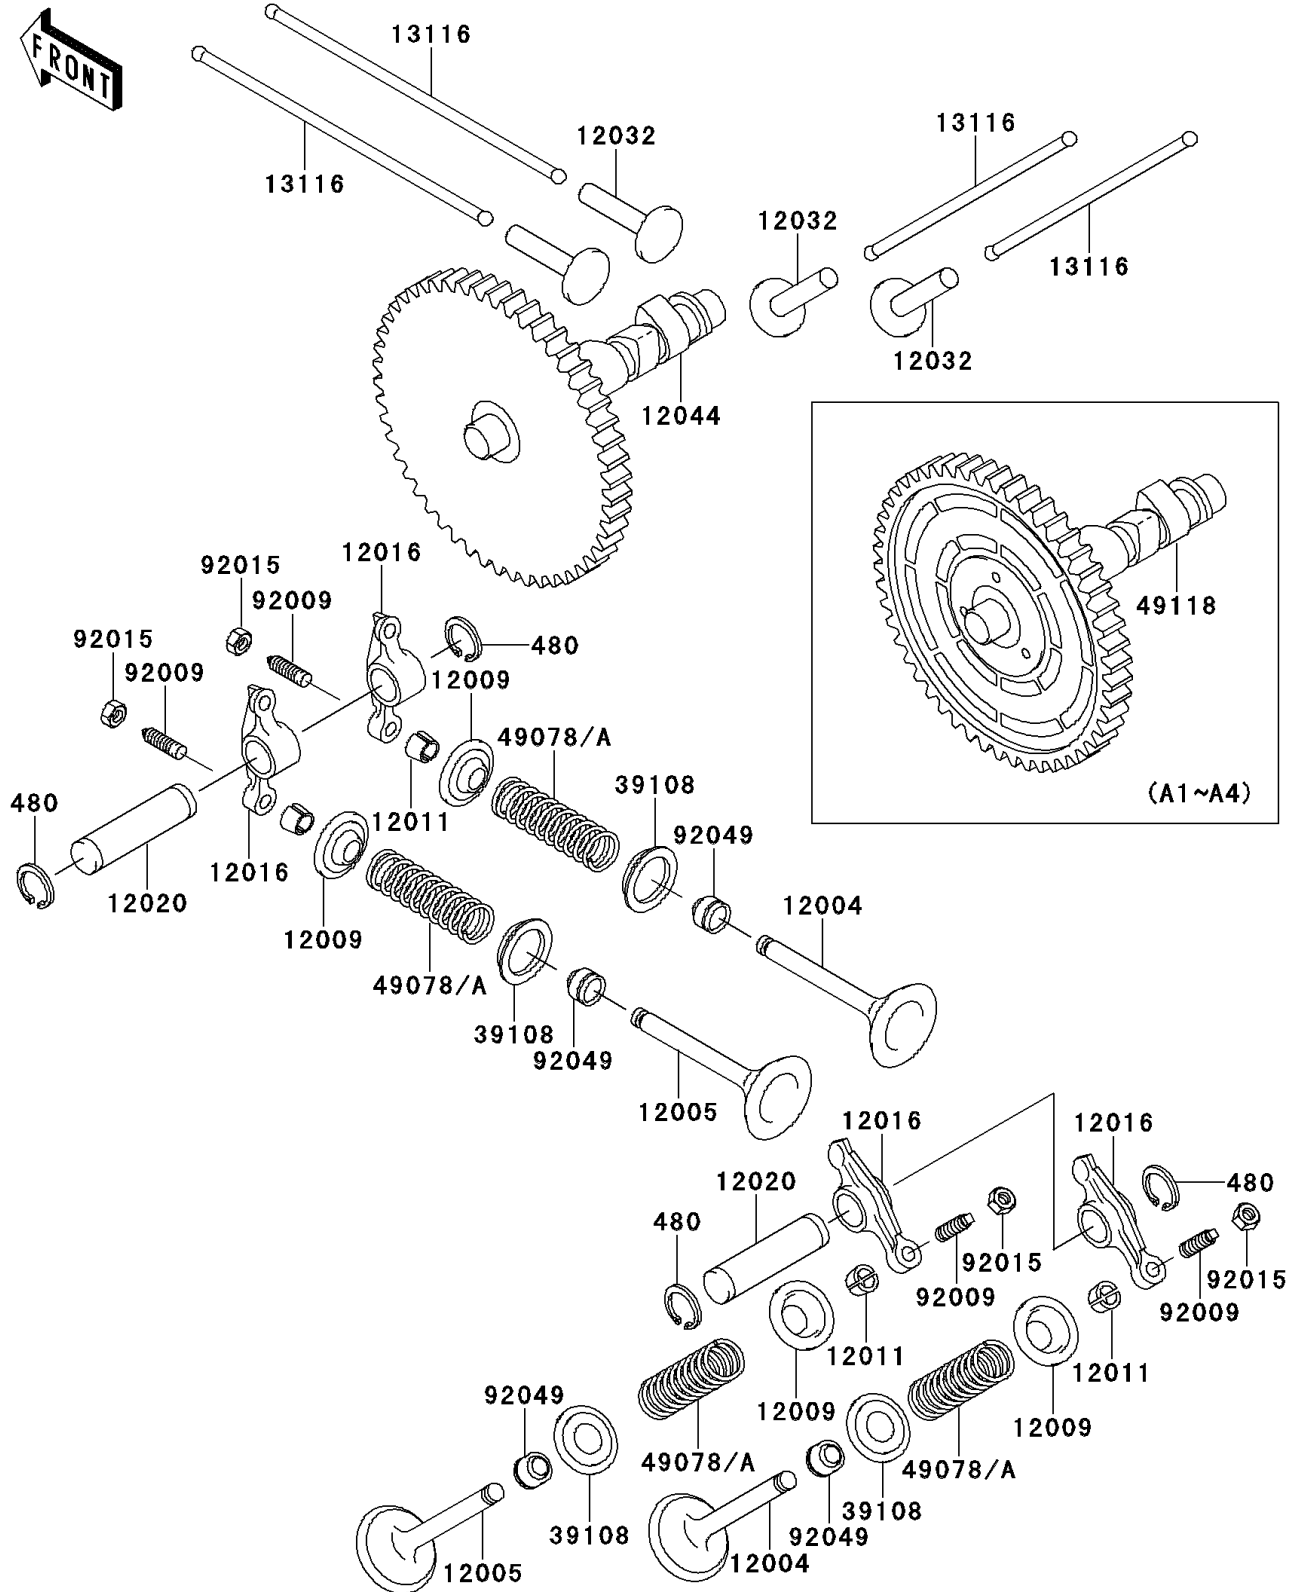

Mule 2510 4X4 PARTS DIAGRAM

Valve(s)/Camshaft(s)

E1211

Mule 2510 4X4 PARTS LIST

Valve(s)/Camshaft(s)

ITEM NAME	PART NUMBER	QUANTITY
CIRCLIP-TYPE-C,12MM (Ref # 480)	480J1200	4
VALVE-INTAKE (Ref # 12004)	12004-2104	2
VALVE-EXHAUST (Ref # 12005)	12005-2093	2
RETAINER-VALVE SPRING (Ref # 12009)	12009-2067	4
COLLET (Ref # 12011)	12011-2056	8
ARM-ROCKER (Ref # 12016)	12016-2056	4
SHAFT-ROCKER (Ref # 12020)	12020-2059	2
TAPPET (Ref # 12032)	12032-2064	4
ROD-PUSH (Ref # 13116)	13116-2057	4
RETAINER-SPRING (Ref # 39108)	39108-2057	4
SPRING-ENGINE VALVE (Ref # 49078)	49078-2071	4
CAMSHAFT-COMP (Ref # 49118)	49118-2082	1
SCREW,VALVE ADJUST (Ref # 92009)	92009-1109	4
NUT,VALVE ADJUST LOCK (Ref # 92015)	92015-1137	4
SEAL-OIL (Ref # 92049)	92049-2109	4