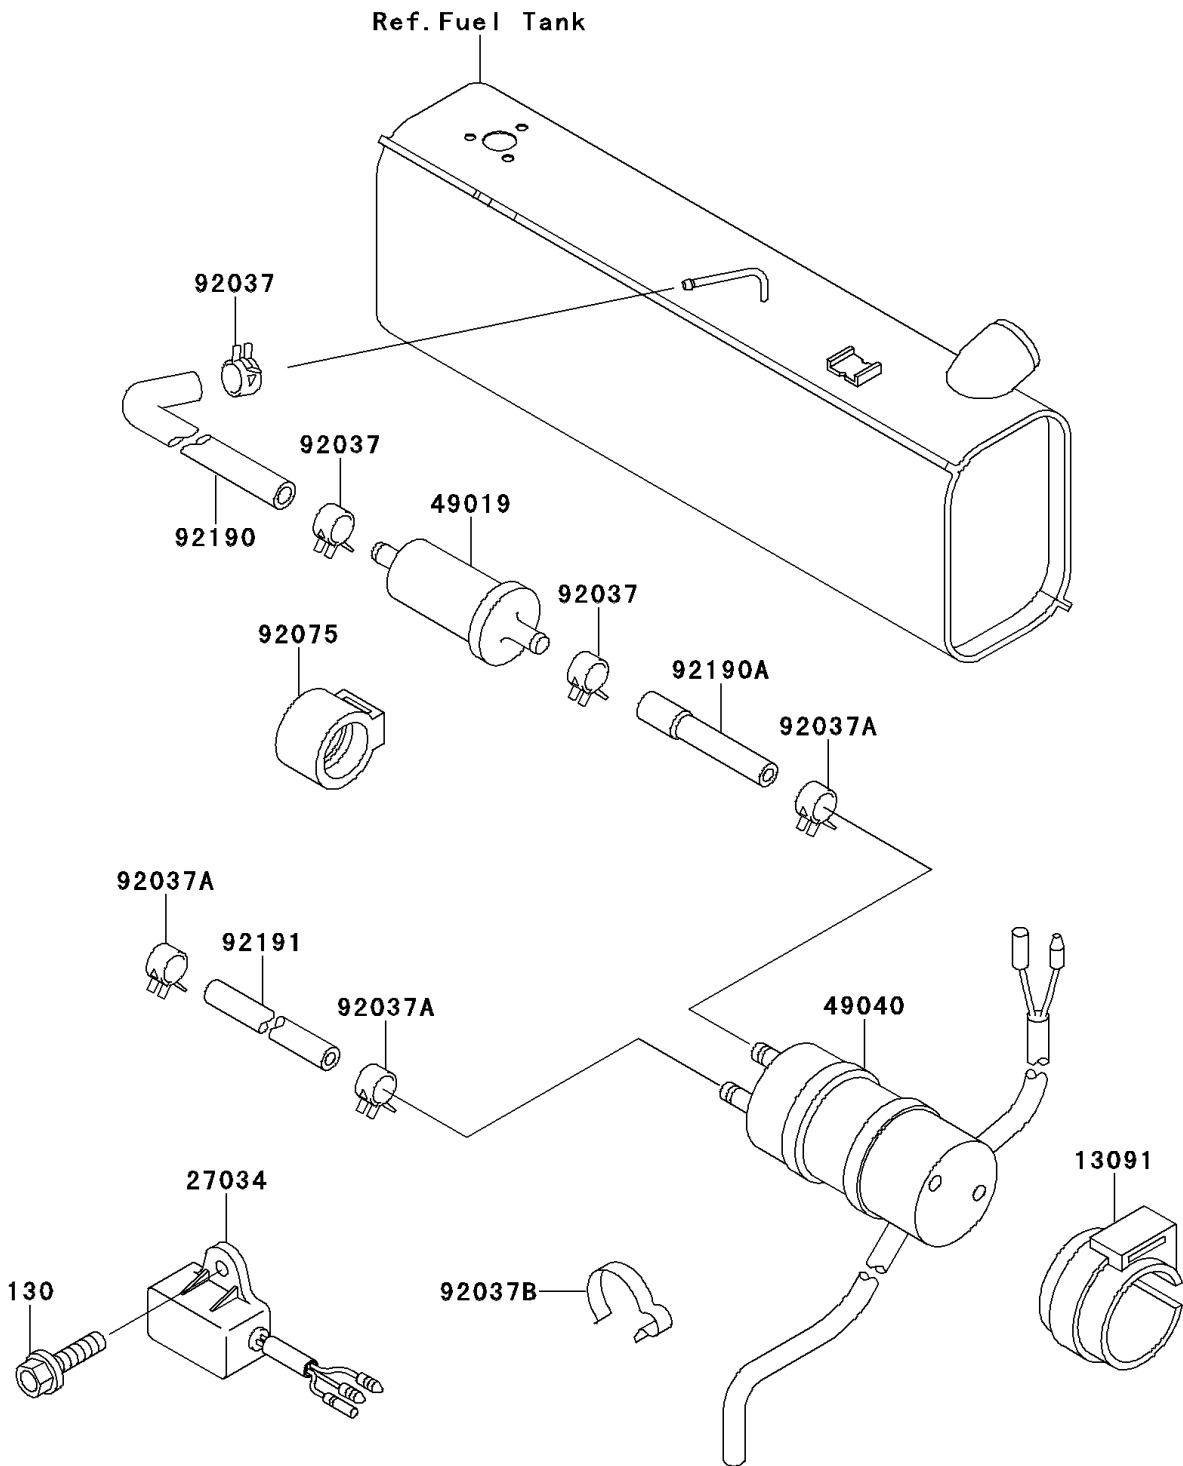

Mule 2510 4X4 PARTS DIAGRAM

Fuel Pump

E1520

Mule 2510 4X4 PARTS LIST

Fuel Pump

ITEM NAME	PART NUMBER	QUANTITY
BOLT-FLANGED,6X14,BLACK (Ref # 130)	130J0614	1
HOLDER (Ref # 13091)	13091-1512	1
RELAY,FUEL CUT (Ref # 27034)	27034-1053	1
FILTER-FUEL (Ref # 49019)	49019-1055	1
PUMP-FUEL (Ref # 49040)	49040-1055	1
CLAMP (Ref # 92037)	92037-1181	3
CLAMP,TUBE (Ref # 92037A)	92037-1505	3
CLAMP,HOSE (Ref # 92037B)	92037-1552	1
DAMPER,FUEL FILTER (Ref # 92075)	92075-1853	1
TUBE,8X13X370 (Ref # 92190)	92190-1325	1
TUBE,FILTER-PUMP (Ref # 92190A)	92190-1437	1
TUBE,PUMP-CARBURETOR (Ref # 92191)	92191-1042	1