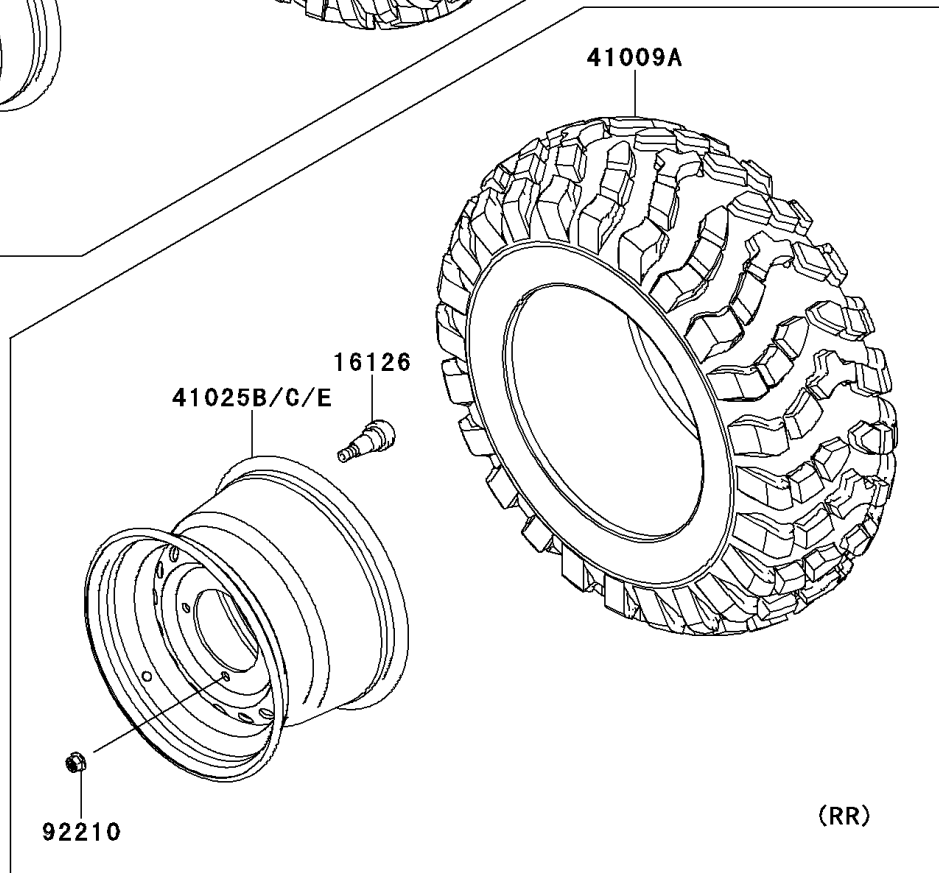

# 2010 Teryx® 750 FI 4x4 PARTS DIAGRAM

Wheels/Tires

F2210

## 2010 Teryx® 750 FI 4x4 PARTS LIST

### Wheels/Tires

ITEM NAME	PART NUMBER	QUANTITY
VALVE (Ref # 16126)	16126-4001	4
TIRE,FR,26X8.00-12,M989 (Ref # 41009)	41009-0143	2
TIRE,RR,26X10.00-12,M990 (Ref # 41009A)	41009-0144	2
RIM,FR,12X6.0AT,SILVER (Ref # 41025)	41025-0123-16H	2
RIM,RR,12X8.0AT,SILVER (Ref # 41025B)	41025-0124-16H	2
NUT,12MM (Ref # 92210)	92210-0603	16