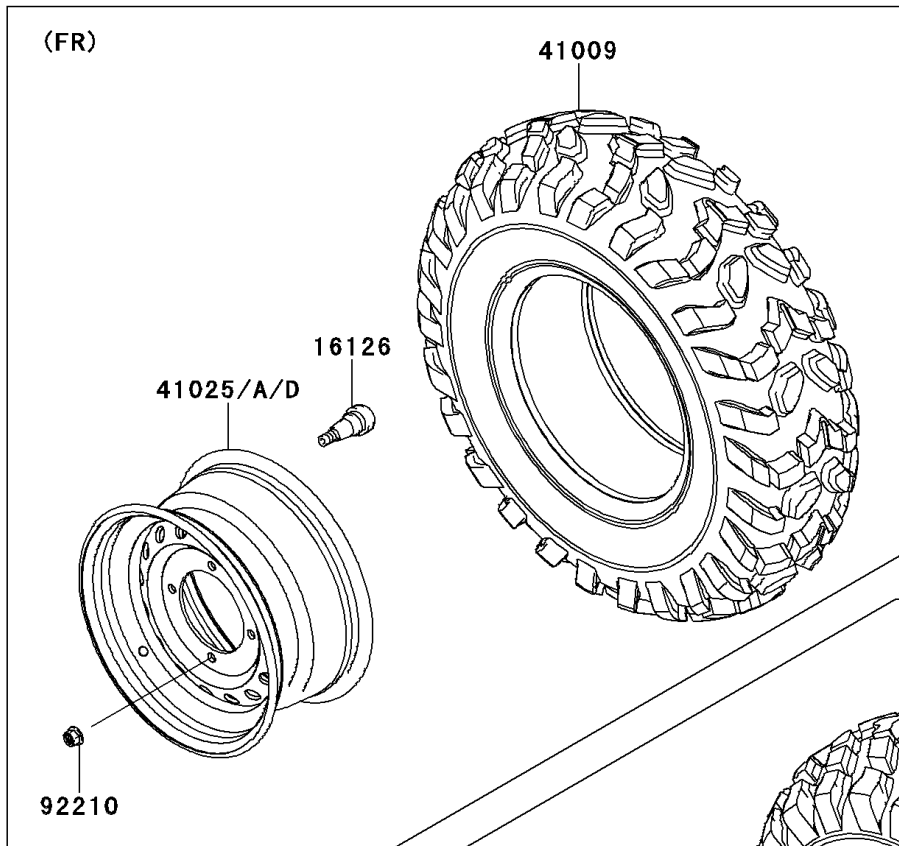

# 2010 Teryx® 750 FI 4x4 PARTS DIAGRAM

Wheels/Tires

F2210

## 2010 Teryx® 750 FI 4x4 PARTS LIST

### Wheels/Tires

ITEM NAME	PART NUMBER	QUANTITY
VALVE (Ref # 16126)	16126-4001	4
TIRE,FR,26X8.00-12,M989 (Ref # 41009)	41009-0143	2
TIRE,RR,26X10.00-12,M990 (Ref # 41009A)	41009-0144	2
RIM,FR,12X6.0AT,SILVER (Ref # 41025)	41025-0123-16H	2
RIM,RR,12X8.0AT,SILVER (Ref # 41025B)	41025-0124-16H	2
NUT,12MM (Ref # 92210)	92210-0603	16