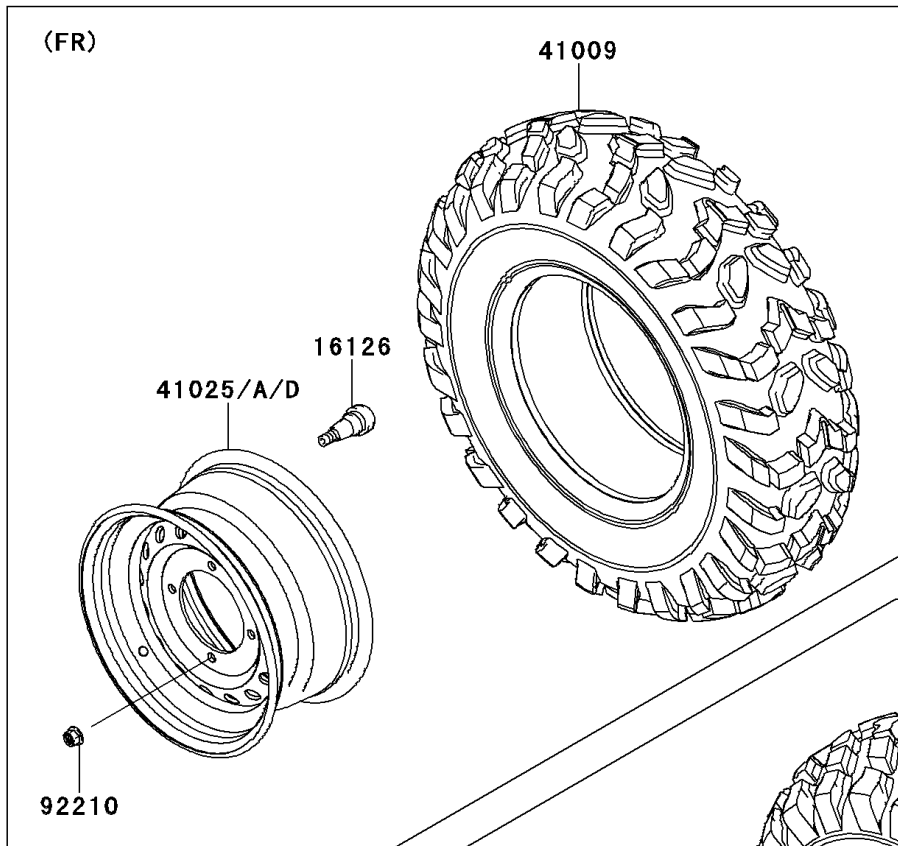

# 2012 TERYX® 750 FI 4x4 PARTS DIAGRAM

Wheels/Tires

F2210

### Wheels/Tires

ITEM NAME	PART NUMBER	QUANTITY
VALVE (Ref # 16126)	16126-4001	4
TIRE,FR,26X8.00-12,M989 (Ref # 41009)	41009-0143	2
TIRE,RR,26X10.00-12,M990 (Ref # 41009A)	41009-0144	2
RIM,FR,12X6.0AT,F.S.BLACK (Ref # 41025D)	41025-0310-397	2
RIM,RR,12X8.0AT,F.S.BLACK (Ref # 41025E)	41025-0311-397	2
NUT,12MM (Ref # 92210)	92210-0603	16