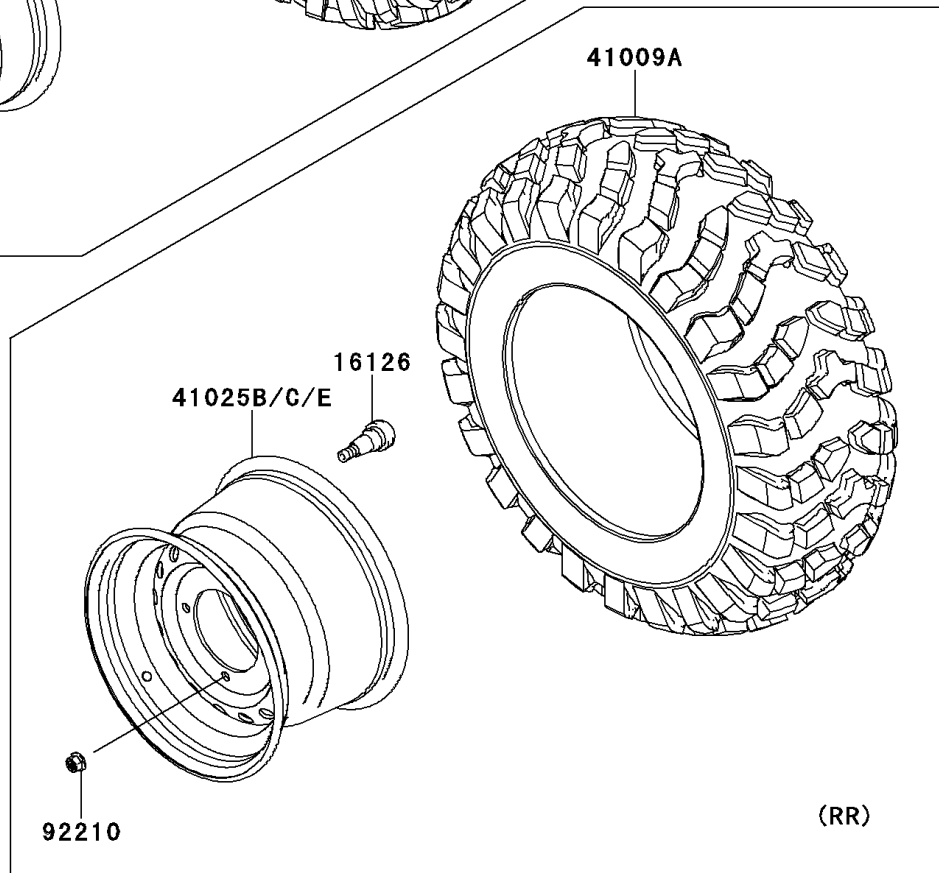

# 2012 TERYX® 750 FI 4x4 PARTS DIAGRAM

Wheels/Tires

F2210

## 2012 TERYX® 750 FI 4x4 PARTS LIST

### Wheels/Tires

ITEM NAME	PART NUMBER	QUANTITY
VALVE (Ref # 16126)	16126-4001	4
TIRE,FR,26X8.00-12,M989 (Ref # 41009)	41009-0143	2
TIRE,RR,26X10.00-12,M990 (Ref # 41009A)	41009-0144	2
RIM,FR,12X6.0AT,F.S.BLACK (Ref # 41025D)	41025-0310-397	2
RIM,RR,12X8.0AT,F.S.BLACK (Ref # 41025E)	41025-0311-397	2
NUT,12MM (Ref # 92210)	92210-0603	16