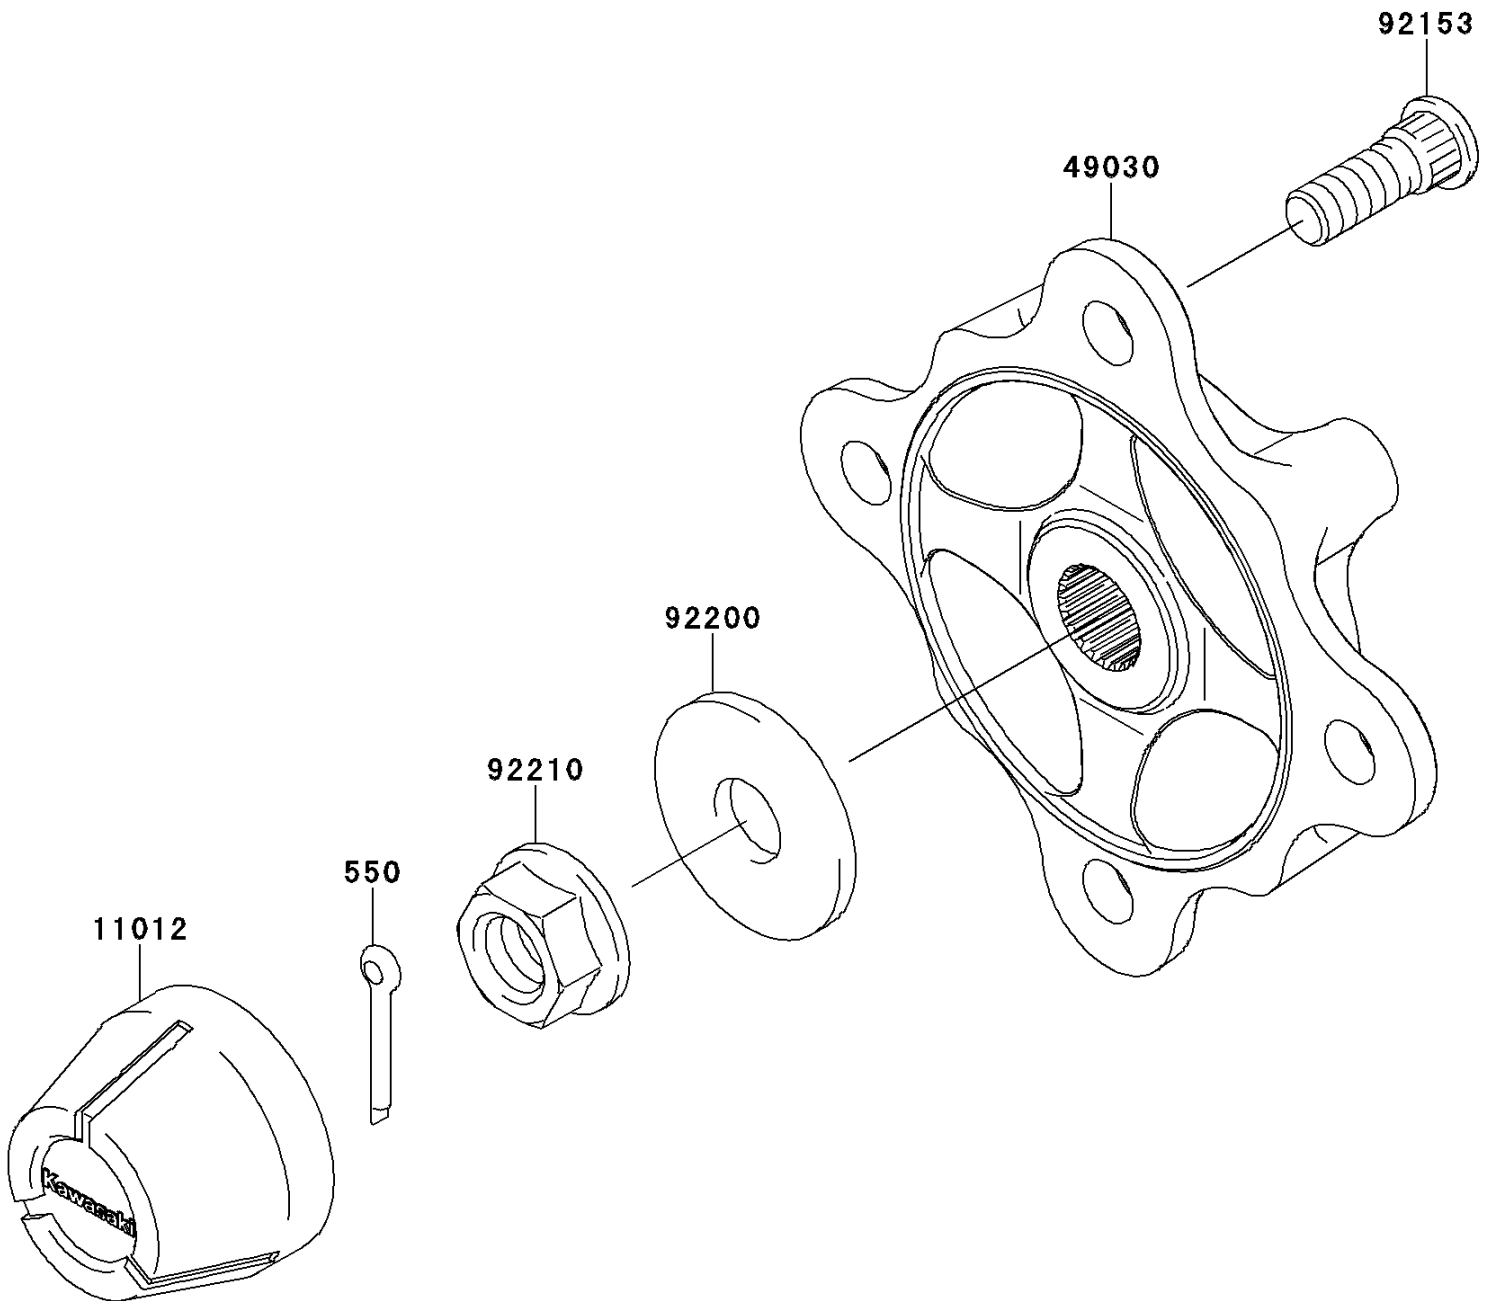

2012 TERYX® 750 FI 4x4 PARTS DIAGRAM

Front Hubs/Brakes

F2230

2012 TERYX® 750 FI 4x4 PARTS LIST

Front Hubs/Brakes

ITEM NAME	PART NUMBER	QUANTITY
PIN-COTTER,4.0X30 (Ref # 550)	550AA4030	2
CAP,WHEEL (Ref # 11012)	11012-1969	2
HUB,FR (Ref # 49030)	49030-0041	2
BOLT,12MM (Ref # 92153)	92153-1915	8
WASHER,18.5X52X4.5 (Ref # 92200)	92200-0425	2
NUT,FLANGED,18MM (Ref # 92210)	92210-0132	2