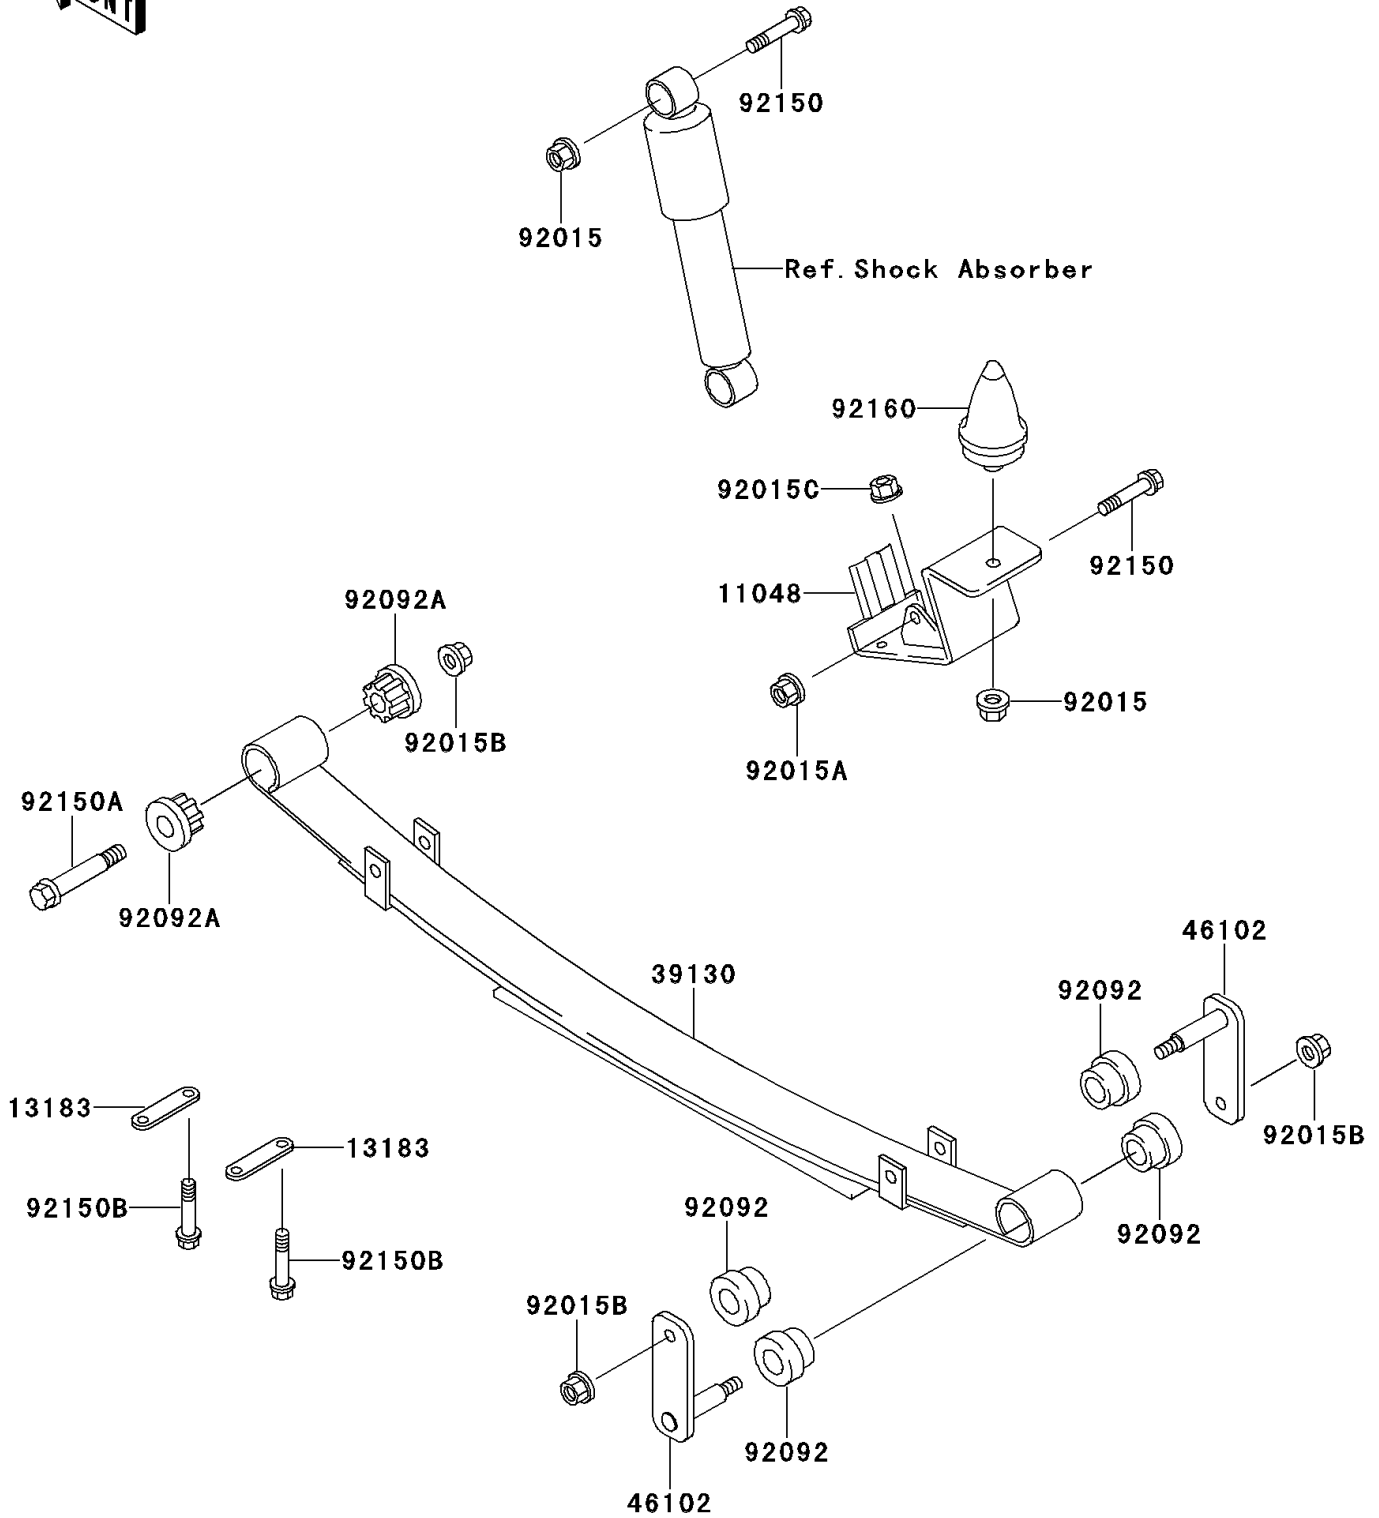

Mule 2510 4X4 PARTS DIAGRAM

Rear Suspension

F2153

Mule 2510 4X4 PARTS LIST

Rear Suspension

ITEM NAME	PART NUMBER	QUANTITY
BRACKET,LEAF SPRING (Ref # 11048)	11048-1082	2
PLATE,LEAF SPRING (Ref # 13183)	13183-1447	4
SPRING-LEAF (Ref # 39130)	39130-1066	2
ROD,LEAF SPRING,RR (Ref # 46102)	46102-1338	4
NUT,FLANGED,10MM (Ref # 92015)	92015-1335	4
NUT,LOCK,10MM (Ref # 92015A)	92015-1597	2
NUT (Ref # 92015B)	92015-1706	6
NUT,LOCK,10MM (Ref # 92015C)	92015-1808	8
BUSHING-RUBBER (Ref # 92092)	92092-1069	8
BUSHING-RUBBER (Ref # 92092A)	92092-1070	4
BOLT,FLANGED,10X52 (Ref # 92150)	92150-1023	4
BOLT,12MM (Ref # 92150A)	92150-1284	2
BOLT,10X52 (Ref # 92150B)	92150-1287	8
DAMPER,BUMP STOPPER (Ref # 92160)	92160-1136	2