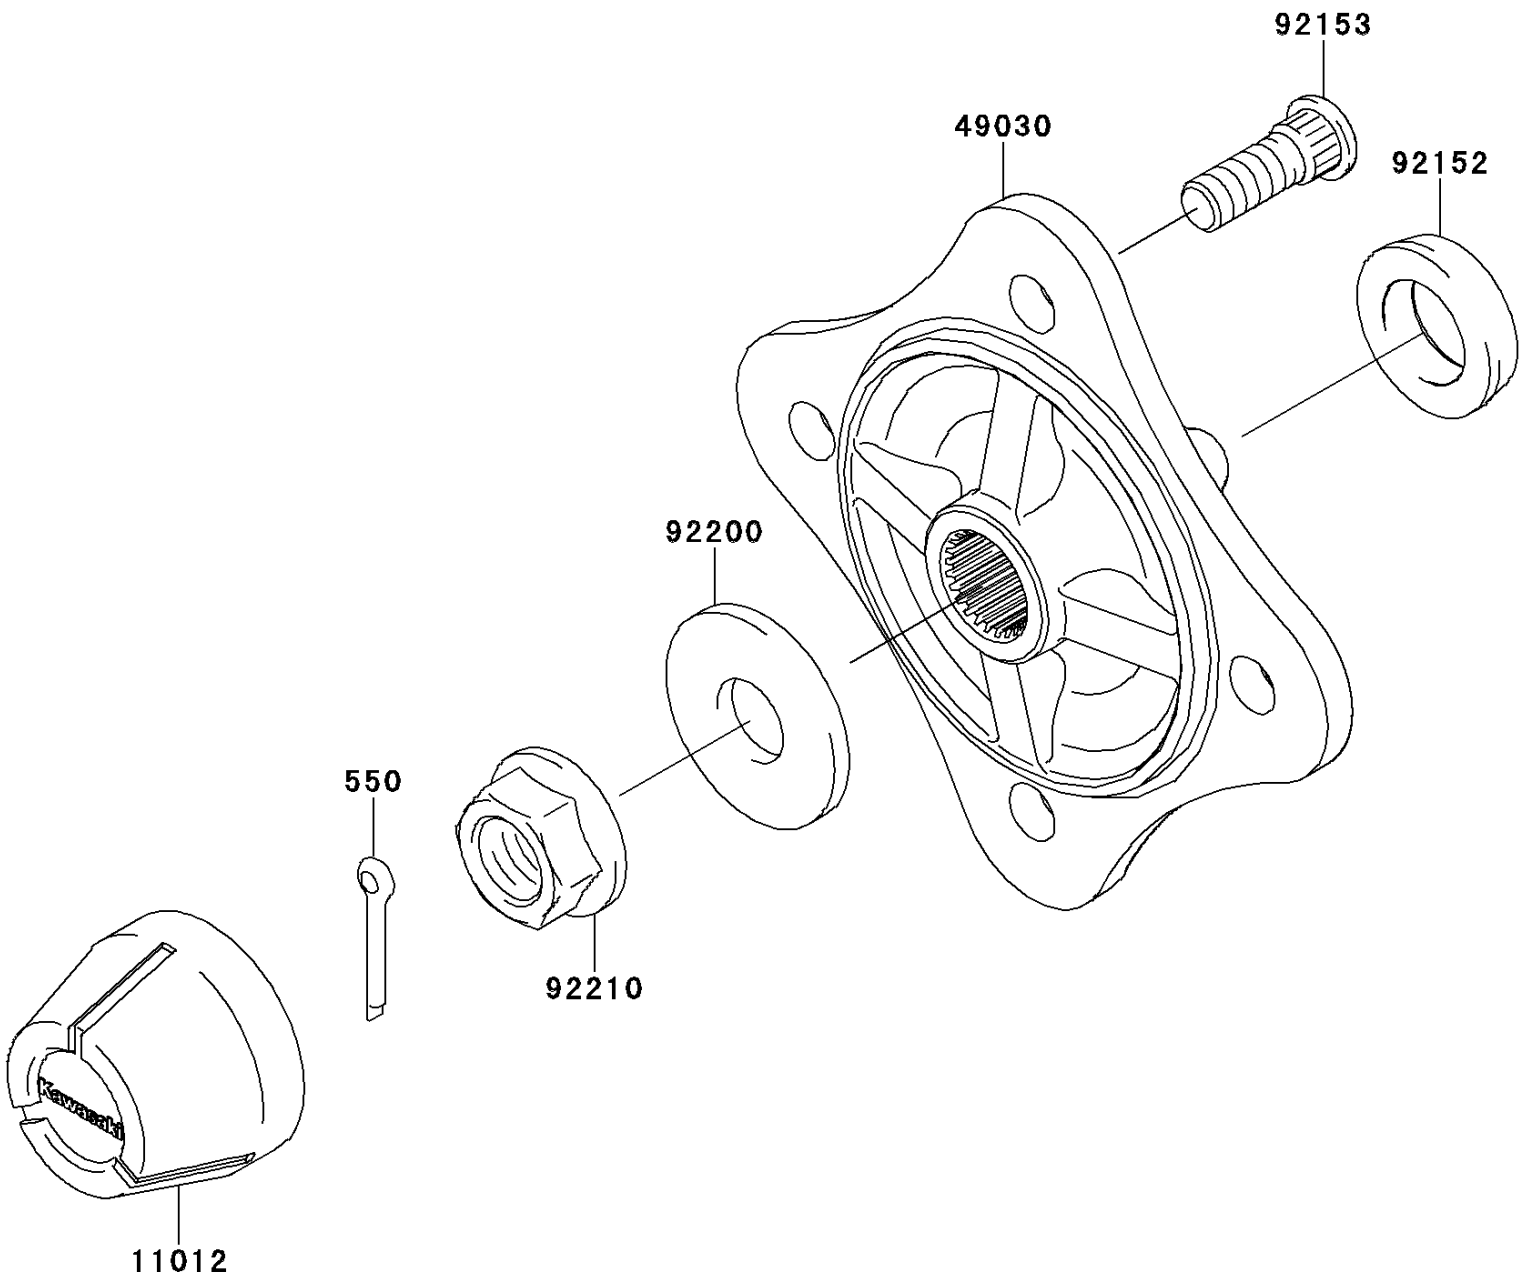

2012 TERYX® 750 FI 4x4 PARTS DIAGRAM

Rear Hubs/Brakes

F2240

2012 TERYX® 750 FI 4x4 PARTS LIST

Rear Hubs/Brakes

ITEM NAME	PART NUMBER	QUANTITY
PIN-COTTER,4.0X30 (Ref # 550)	550AA4030	2
CAP,WHEEL (Ref # 11012)	11012-1969	2
HUB,RR (Ref # 49030)	49030-0042	2
COLLAR (Ref # 92152)	92152-0631	2
BOLT,12MM (Ref # 92153)	92153-1915	8
WASHER,20.3X52X4.5 (Ref # 92200)	92200-0130	2
NUT,FLANGED,20MM (Ref # 92210)	92210-2093	2