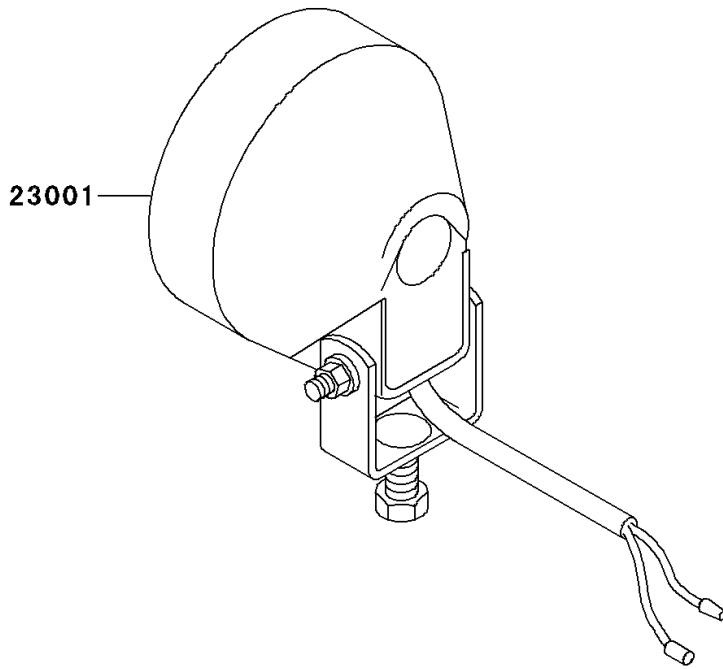

# Mule 2510 4X4 PARTS DIAGRAM

Headlight(s)/Ignition Switch

F2711

# Mule 2510 4X4 PARTS LIST

## Headlight(s)/Ignition Switch

ITEM NAME	PART NUMBER	QUANTITY
LAMP-ASSY-HEAD (Ref # 23001)	23001-1120	2
SWITCH-ASSY-IGNITION (Ref # 27005)	27005-1146	1
KEY-LOCK,BLANK (Ref # 27008)	27008-1153	1
KEY-LOCK,BLANK (Ref # 27008A)	27008-1157	1
SWITCH,HEAD LAMP (Ref # 27010)	27010-1265	1