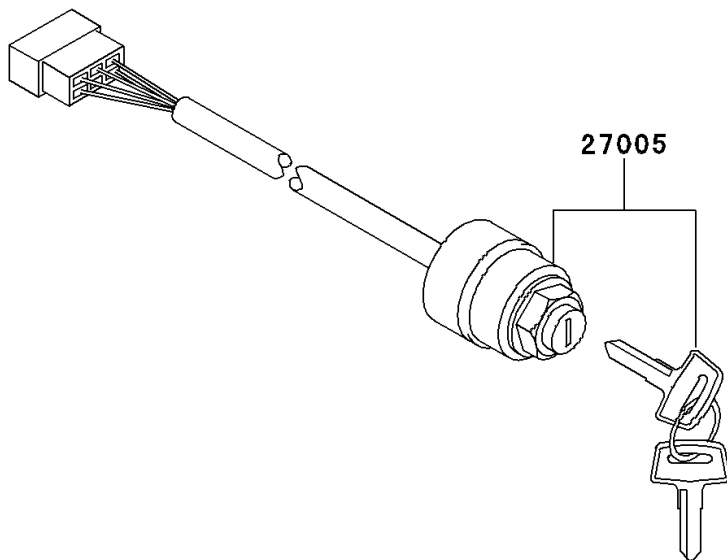

# Mule 2510 4X4 PARTS DIAGRAM

Headlight(s)/Ignition Switch

F2711

# Mule 2510 4X4 PARTS LIST

## Headlight(s)/Ignition Switch

ITEM NAME	PART NUMBER	QUANTITY
LAMP-ASSY-HEAD (Ref # 23001)	23001-1120	2
SWITCH-ASSY-IGNITION (Ref # 27005)	27005-1146	1
KEY-LOCK,BLANK (Ref # 27008)	27008-1153	1
KEY-LOCK,BLANK (Ref # 27008A)	27008-1157	1
SWITCH,HEAD LAMP (Ref # 27010)	27010-1265	1