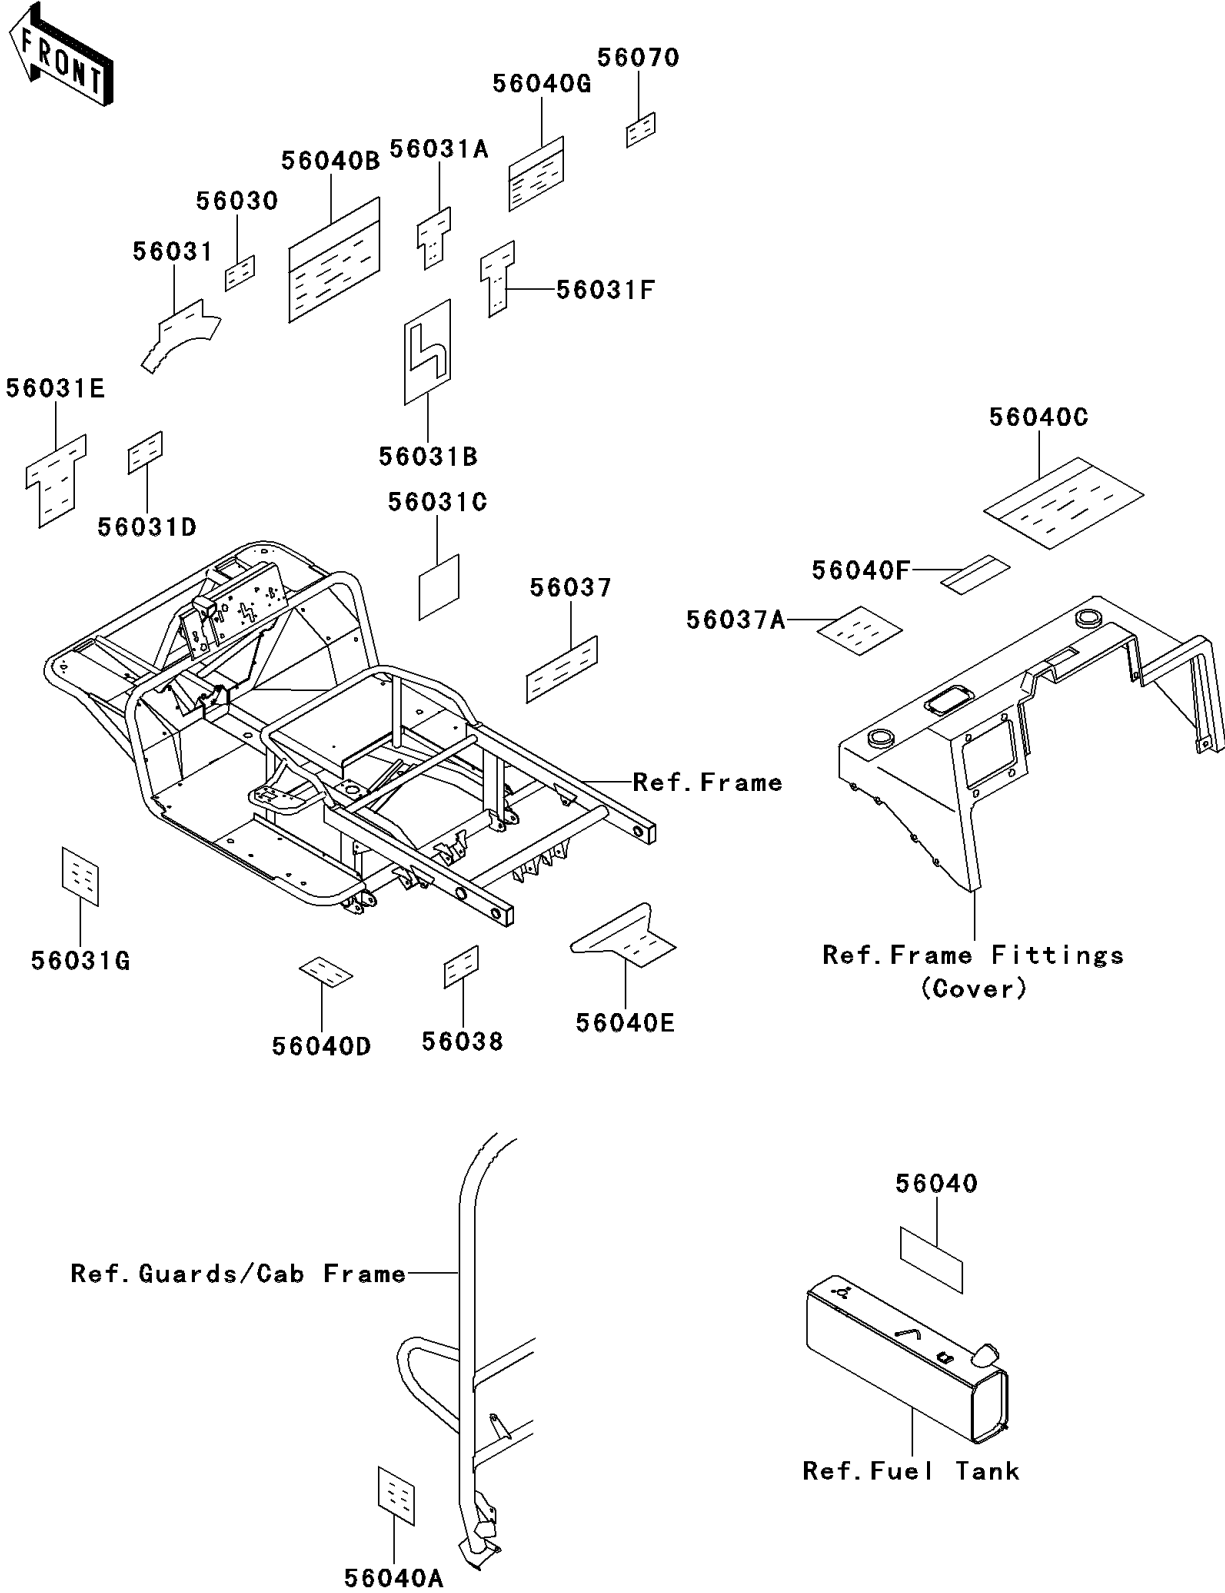

# Mule 2510 4X4 PARTS DIAGRAM

Labels

F2860

## Mule 2510 4X4 PARTS LIST

### Labels

ITEM NAME	PART NUMBER	QUANTITY
LABEL,TEMP (Ref # 56030)	56030-1146	1
LABEL-MANUAL,IGNITION SWITCH (Ref # 56031)	56031-1740	1
LABEL-MANUAL,LIGHTING SWITCH (Ref # 56031A)	56031-1741	1
LABEL-MANUAL,SHIFT CONTROL (Ref # 56031B)	56031-1742	1
LABEL-MANUAL,2WD/4WD (Ref # 56031C)	56031-1817	1
LABEL-MANUAL,BRAKE FLUID LEVEL (Ref # 56031D)	56031-1818	1
LABEL-MANUAL,DIFFERENTIAL (Ref # 56031E)	56031-1819	1
LABEL-MANUAL,SPEED (Ref # 56031F)	56031-1820	1
LABEL-MANUAL,FUSE LACATION (Ref # 56031G)	56031-1821	1
LABEL-SPECIFICATION,CARGO BED (Ref # 56037)	56037-1576	1
LABEL-SPECIFICATION,TIRE INFO (Ref # 56037A)	56037-1616	1
LABEL-BRAND (Ref # 56038)	56038-2782	1
LABEL-WARNING,FUEL TANK (Ref # 56040)	56040-1241	1
LABEL-WARNING,BED RAISED (Ref # 56040A)	56040-1242	1
LABEL-WARNING,OFF-HIGHWAY (Ref # 56040B)	56040-1317	1
LABEL-WARNING,GENERAL (Ref # 56040C)	56040-1339	1
LABEL-WARNING,HOT SURFACES (Ref # 56040D)	56040-1340	1
LABEL-WARNING,TRAILER HITCH (Ref # 56040E)	56040-1341	1
LABEL-WARNING,SHIFT CAUTION (Ref # 56040F)	56040-1342	1
LABEL-WARNING,HI-LO LEVER (Ref # 56040G)	56040-1343	1