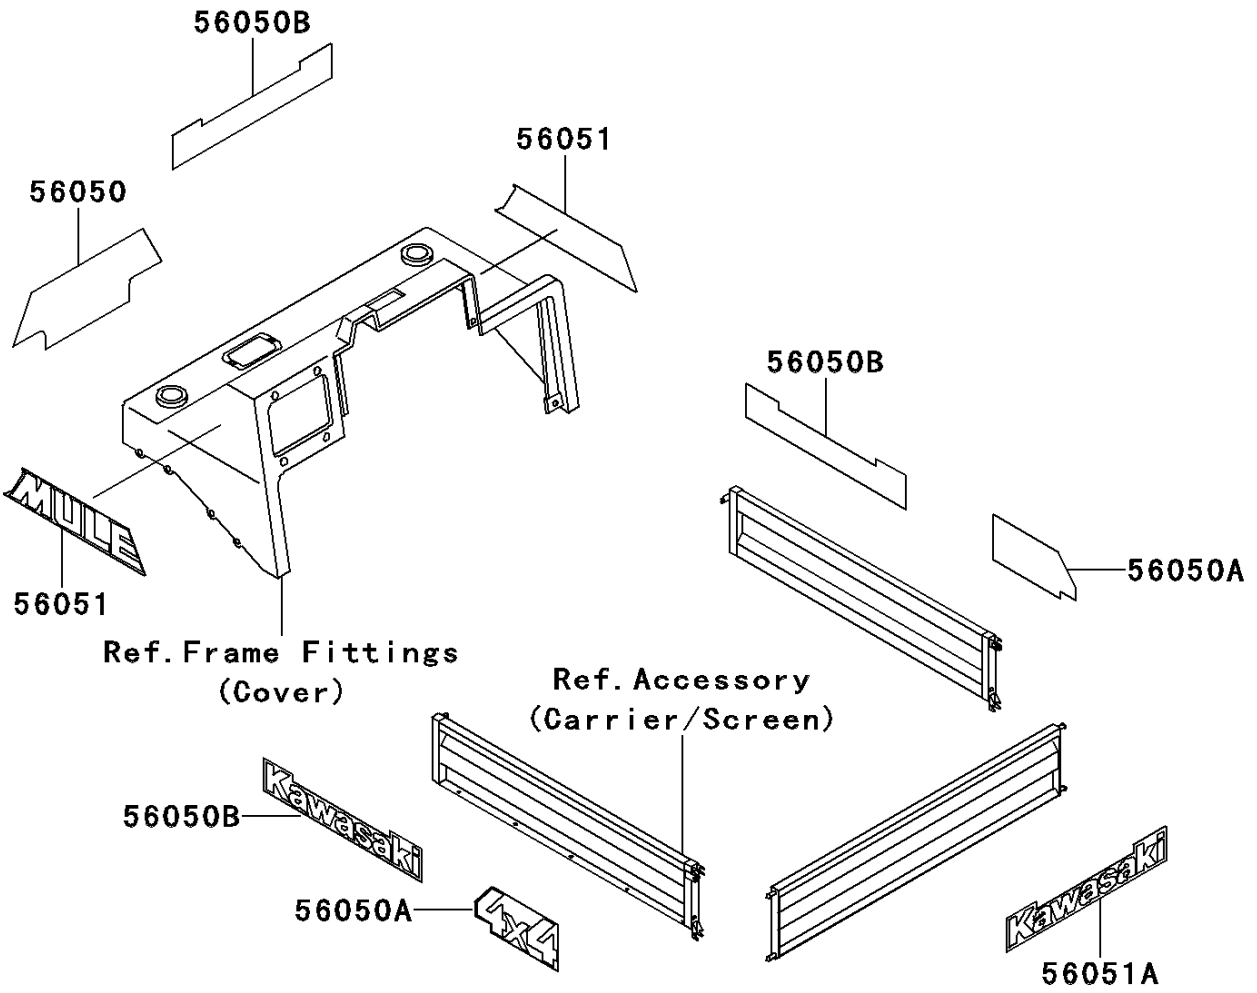

Mule 2510 4X4 PARTS DIAGRAM

Decals(Red)(KAF620-A5)

F2861C

Mule 2510 4X4 PARTS LIST

Decals(Red)(KAF620-A5)

| ITEM NAME | PART NUMBER | QUANTITY |
|--|-------------|----------|
| MARK,MULE 2510 (Ref # 56050) | 56050-1917 | 1 |
| MARK,4X4 (Ref # 56050A) | 56050-1936 | 2 |
| MARK,KAWASAKI (Ref # 56050B) | 56050-1937 | 3 |
| MARK,MULE (Ref # 56051) | 56051-1549 | 2 |
| MARK,TAIL GATE,KAWASAKI (Ref # 56051A) | 56051-1550 | 1 |