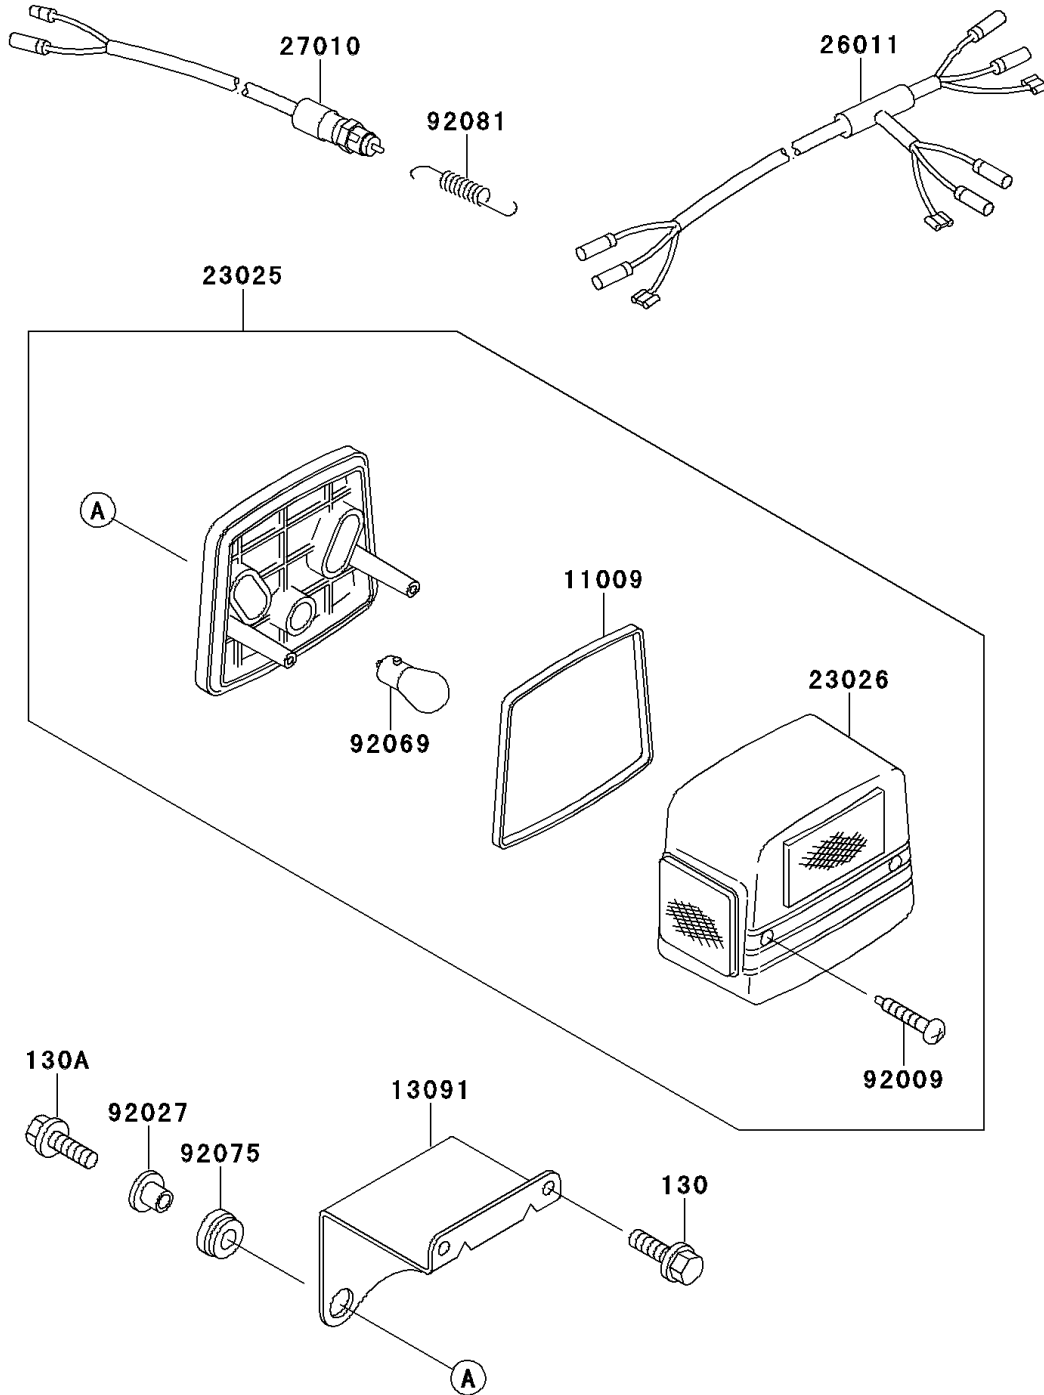

Mule 2510 4X4 PARTS DIAGRAM

Accessory(Tail Lamp)

F2910

Mule 2510 4X4 PARTS LIST

Accessory(Tail Lamp)

ITEM NAME	PART NUMBER	QUANTITY
BOLT-FLANGED,6X16,BLACK (Ref # 130)	130J0616	4
BOLT-FLANGED (Ref # 130A)	130J0620	4
GASKET,TAIL LAMP (Ref # 11009)	11009-1215	2
HOLDER,TAIL LAMP (Ref # 13091)	13091-1743	2
LAMP-TAIL (Ref # 23025)	23025-1042	2
LENS,TAIL LAMP (Ref # 23026)	23026-1019	2
WIRE-LEAD,TAIL LAMP (Ref # 26011)	26011-1441	1
SWITCH,BRAKE LAMP (Ref # 27010)	27010-1181	1
SCREW,TAPPING,4X25 (Ref # 92009)	92009-1069	4
COLLAR,L=11.1 (Ref # 92027)	92027-194	4
BULB,12V20/5W (Ref # 92069)	92069-1011	2
DAMPER (Ref # 92075)	92075-277	4
SPRING,HOOK RETURN (Ref # 92081)	92081-1466	1