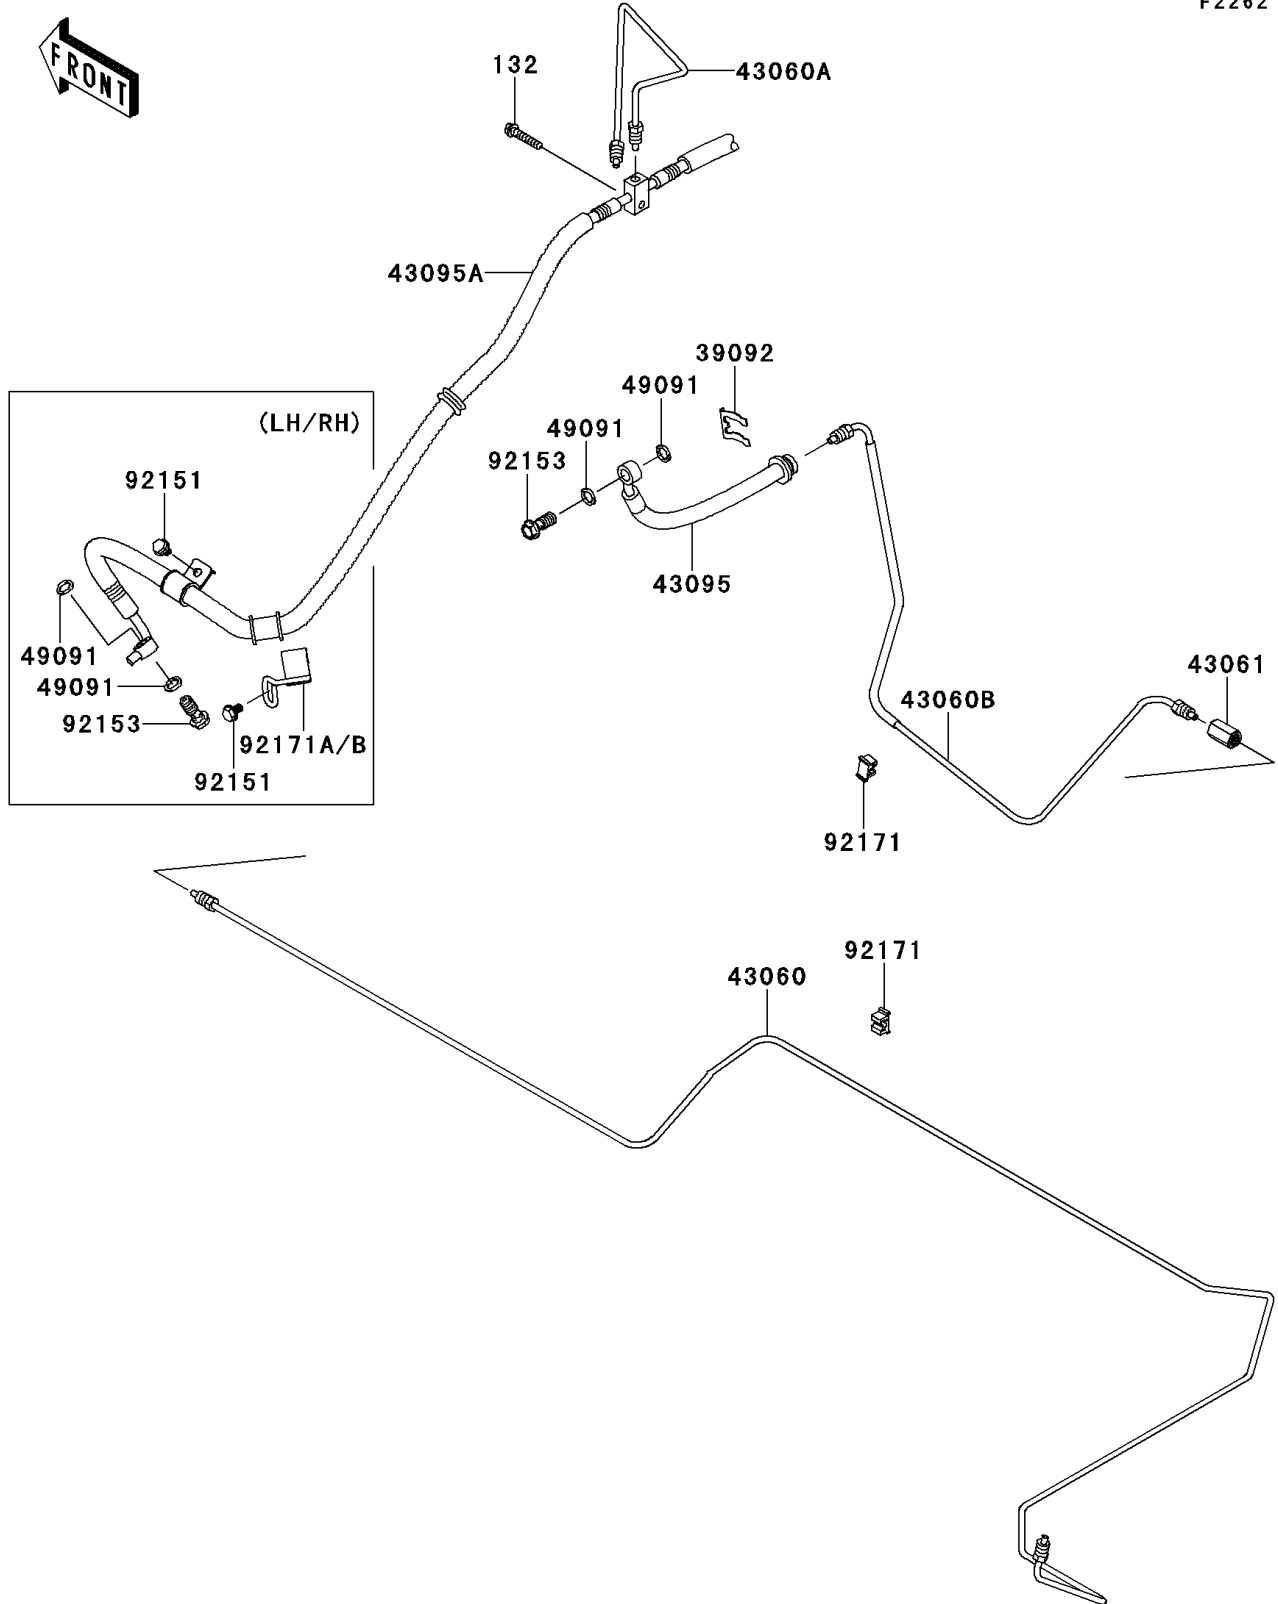

# 2010 Teryx® 750 FI 4x4 PARTS DIAGRAM

Brake Piping

F2262

## 2010 Teryx® 750 FI 4x4 PARTS LIST

### Brake Piping

| ITEM NAME                               | PART NUMBER | QUANTITY |
|---|-------------|----------|
| BOLT-FLANGED-SMALL,6X30 (Ref # 132)     | 132BB0630   | 1        |
| PIN-HAIR (Ref # 39092)                  | 39092-1052  | 1        |
| PIPE-BRAKE,RR,RR (Ref # 43060)          | 43060-0054  | 1        |
| PIPE-BRAKE,FR (Ref # 43060A)            | 43060-0058  | 1        |
| PIPE-BRAKE,RR,FR (Ref # 43060B)         | 43060-0066  | 1        |
| JOINT-BRAKE (Ref # 43061)               | 43061-0003  | 1        |
| HOSE-BRAKE,RR (Ref # 43095)             | 43095-0313  | 1        |
| HOSE-BRAKE,FR (Ref # 43095A)            | 43095-0429  | 1        |
| WASHER-SEAL,10.1X14.5X1.5 (Ref # 49091) | 49091-0001  | 6        |
| BOLT,6X10 (Ref # 92151)                 | 92151-1344  | 4        |
| BOLT,OIL,L=23 (Ref # 92153)             | 92153-0627  | 3        |
| CLAMP (Ref # 92171)                     | 92171-0805  | 11       |
| CLAMP,BRAKE HOSE,LH (Ref # 92171A)      | 92171-1841  | 1        |
| CLAMP,BRAKE HOSE,RH (Ref # 92171B)      | 92171-1842  | 1        |