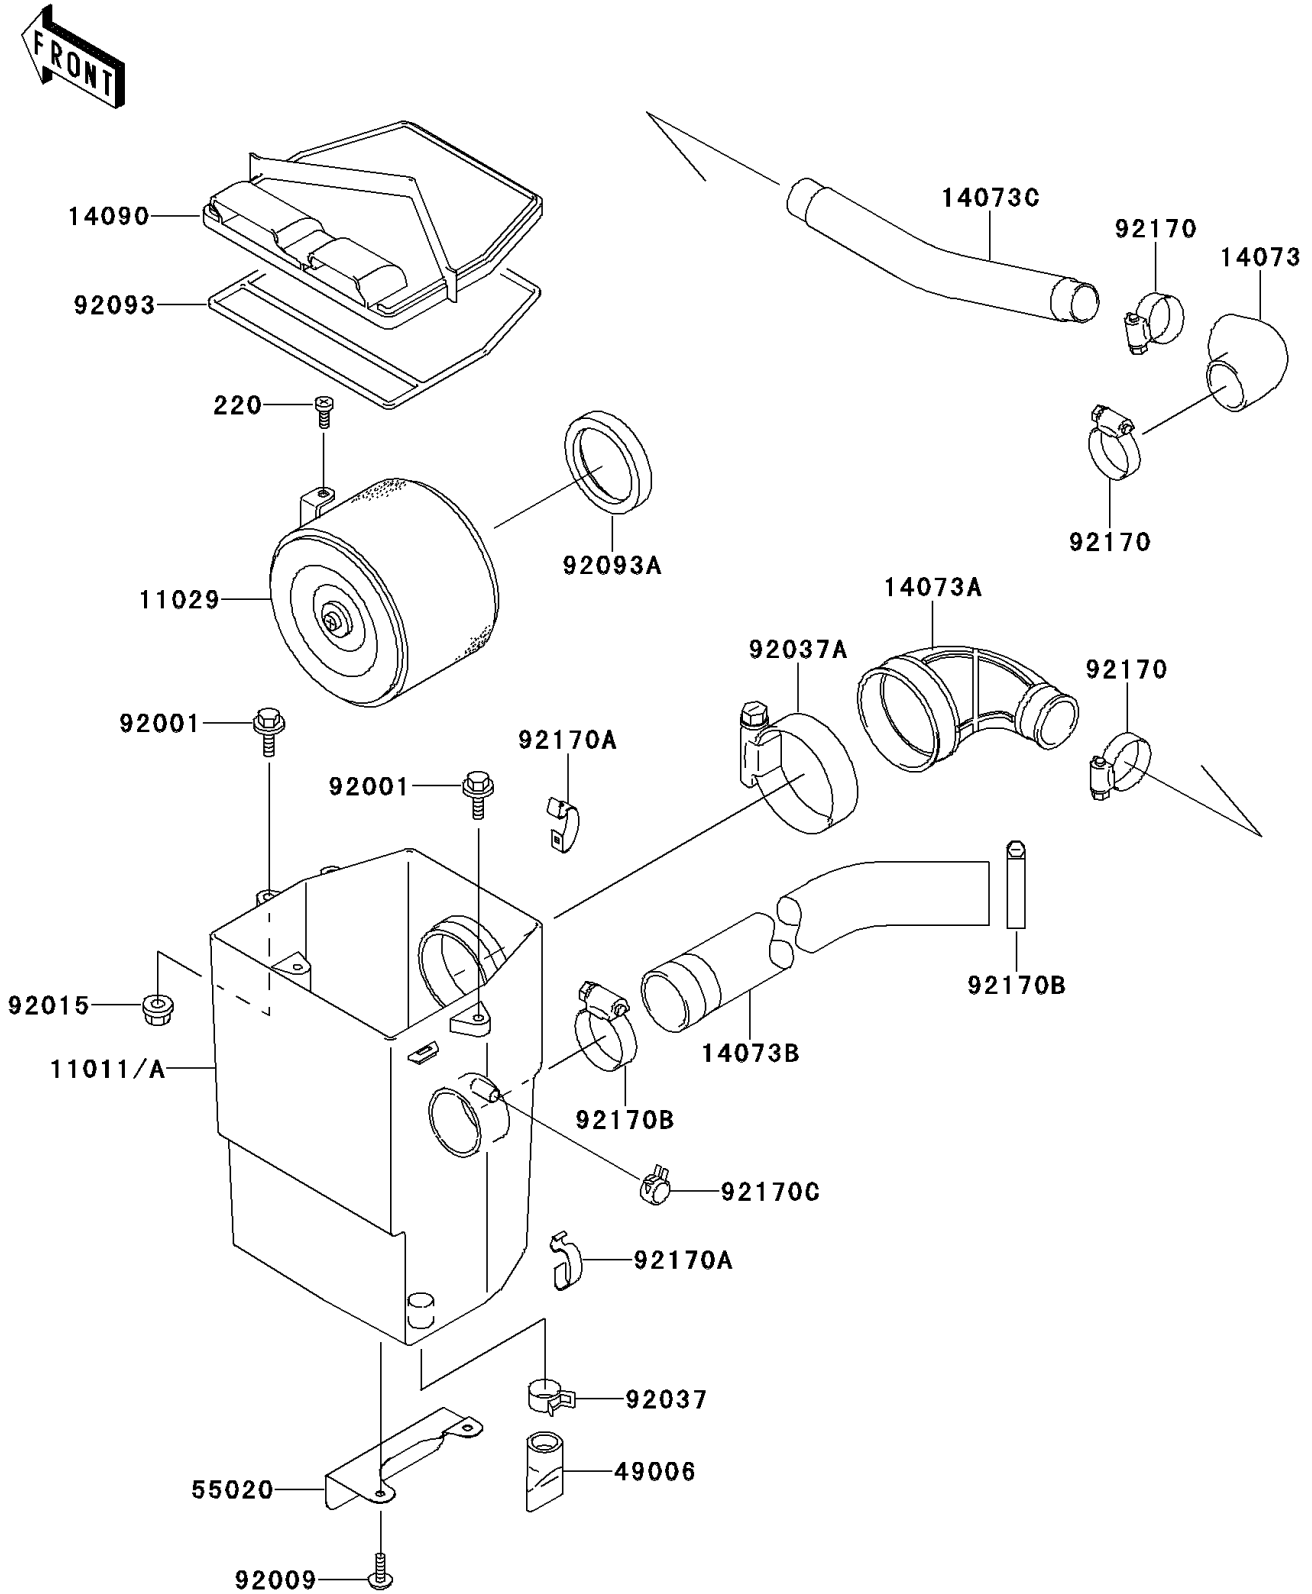

Mule 2520 Turf PARTS DIAGRAM

Air Cleaner

E1130

Mule 2520 Turf PARTS LIST

Air Cleaner

ITEM NAME	PART NUMBER	QUANTITY
SCREW-PAN-CROS,6X14 (Ref # 220)	220B0614	1
CASE-AIR FILTER (Ref # 11011A)	11011-1531	1
ELEMENT-ASSY-AIR FILTER (Ref # 11029)	11029-1004	1
DUCT,CARBURETOR (Ref # 14073)	14073-1534	1
DUCT,AIR FILTER (Ref # 14073A)	14073-1535	1
DUCT,AIR INTAKE (Ref # 14073B)	14073-1602	1
DUCT,FILTER-CARBURETOR (Ref # 14073C)	14073-1687	1
COVER,AIR FILTER (Ref # 14090)	14090-1106	1
BOOT (Ref # 49006)	49006-1199	1
GUARD,AIR FILTER (Ref # 55020)	55020-1497	1
BOLT,6X25,W/WASHER (Ref # 92001)	92001-1140	2
SCREW,TAPPING,5X10 (Ref # 92009)	92009-1332	2
NUT,FLANGED,6MM (Ref # 92015)	92015-1193	1
CLAMP (Ref # 92037)	92037-1460	1
CLAMP (Ref # 92037A)	92037-3711	1
SEAL,AIR FILTER (Ref # 92093)	92093-1241	1
SEAL,DUST (Ref # 92093A)	92093-1322	1
CLAMP (Ref # 92170)	92170-1036	3
CLAMP,AIR FILTER (Ref # 92170A)	92170-1211	4
CLAMP (Ref # 92170B)	92170-1338	2
CLAMP (Ref # 92170C)	92170-3714	1