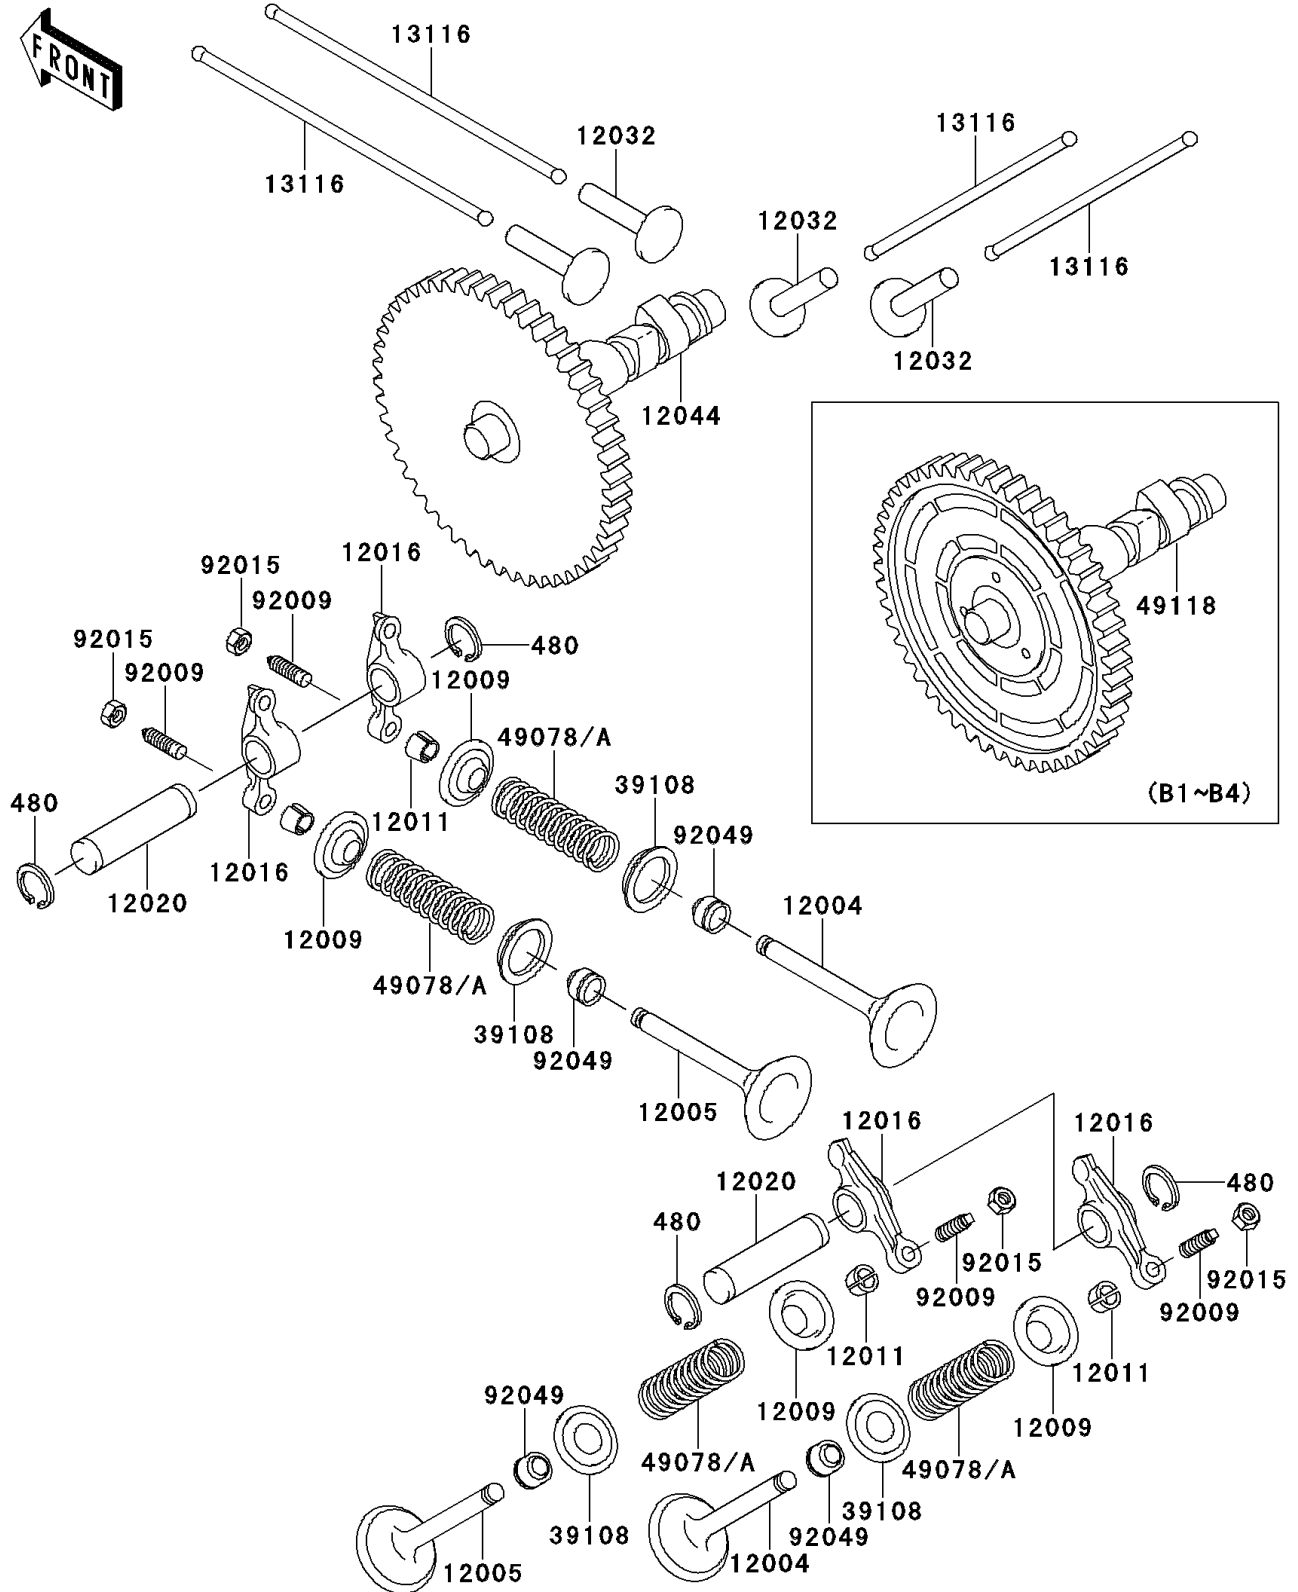

# Mule 2520 Turf PARTS DIAGRAM

Valve(s)/Camshaft(s)

E1211

# Mule 2520 Turf PARTS LIST

Valve(s)/Camshaft(s)

ITEM NAME	PART NUMBER	QUANTITY
CIRCLIP-TYPE-C,12MM (Ref # 480)	480J1200	4
VALVE-INTAKE (Ref # 12004)	12004-2104	2
VALVE-EXHAUST (Ref # 12005)	12005-2093	2
RETAINER-VALVE SPRING (Ref # 12009)	12009-2067	4
COLLET (Ref # 12011)	12011-2056	8
ARM-ROCKER (Ref # 12016)	12016-2056	4
SHAFT-ROCKER (Ref # 12020)	12020-2059	2
TAPPET (Ref # 12032)	12032-2064	4
CAMSHAFT-VALVE (Ref # 12044)	12044-2239	1
ROD-PUSH (Ref # 13116)	13116-2057	4
RETAINER-SPRING (Ref # 39108)	39108-2057	4
SPRING-ENGINE VALVE (Ref # 49078A)	49078-2082	4
SCREW,VALVE ADJUST (Ref # 92009)	92009-1109	4
NUT,VALVE ADJUST LOCK (Ref # 92015)	92015-1137	4
SEAL-OIL (Ref # 92049)	92049-2109	4