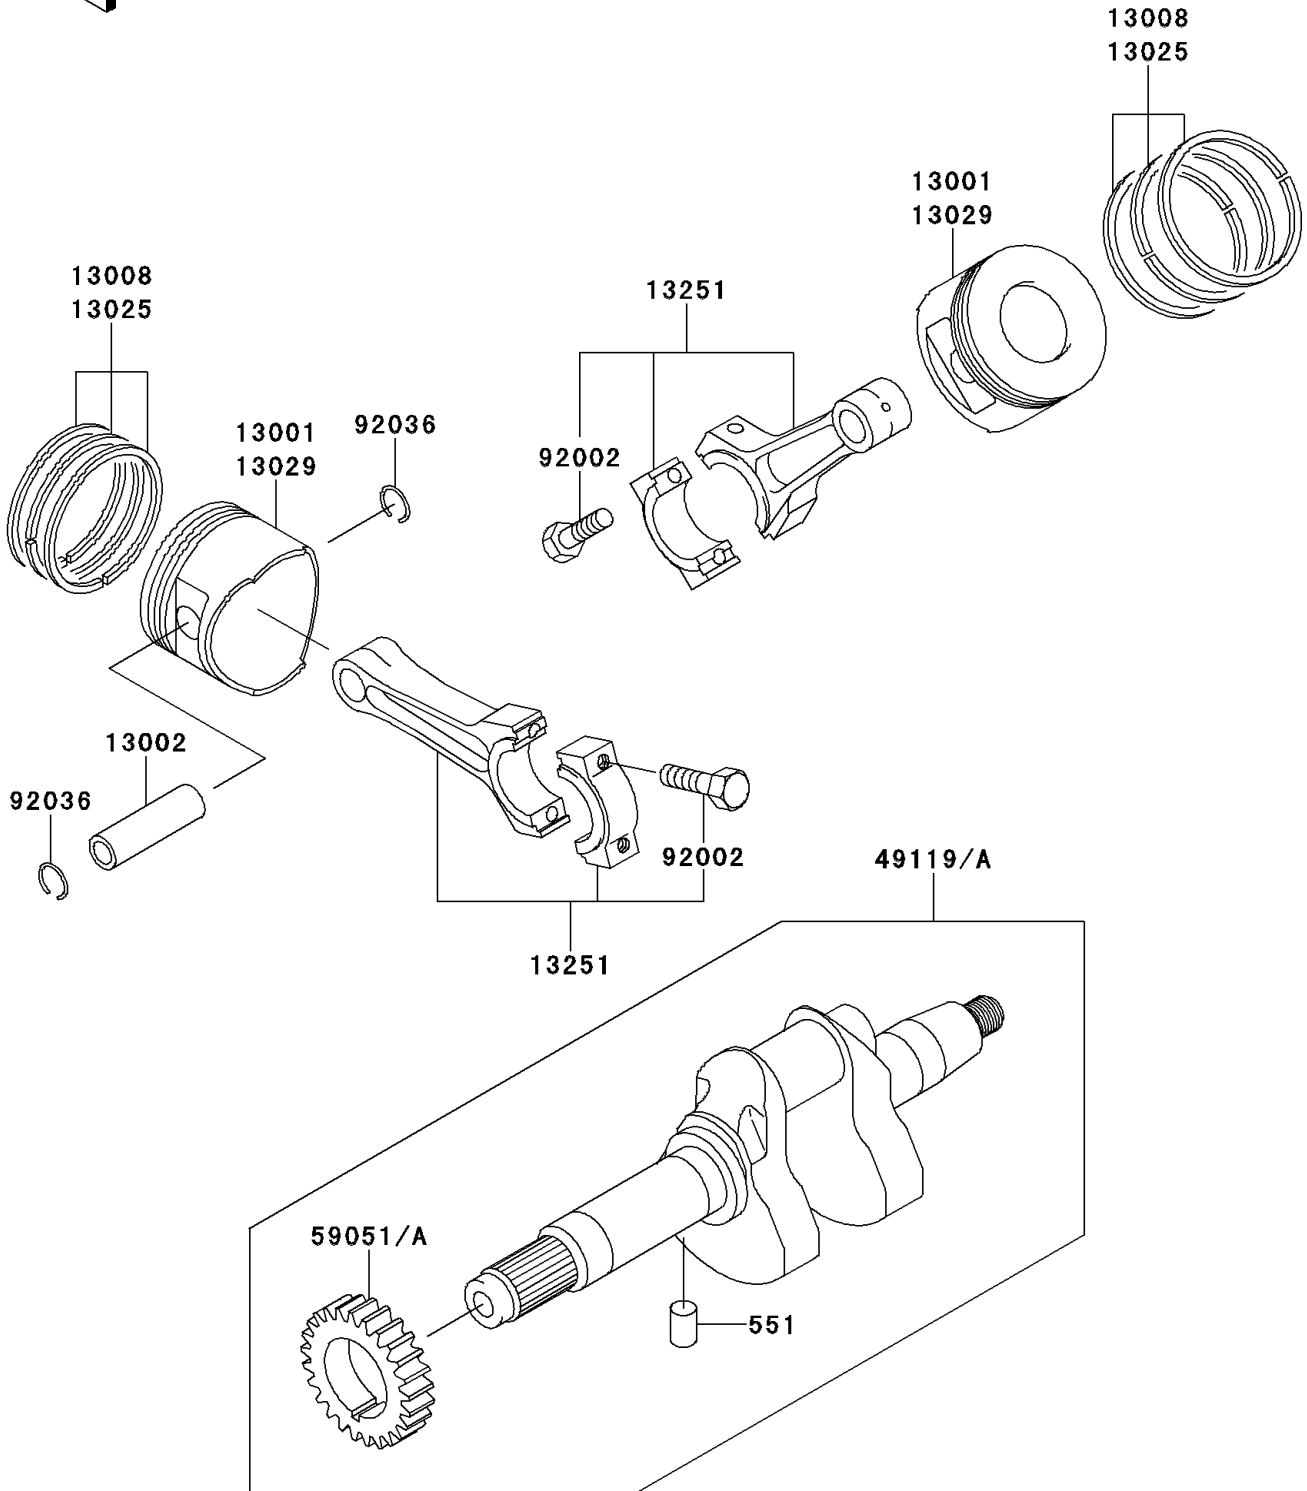

Mule 2520 Turf PARTS DIAGRAM

Crankshaft/Piston(s)

E1320

Mule 2520 Turf PARTS LIST

Crankshaft/Piston(s)

ITEM NAME	PART NUMBER	QUANTITY
PIN-DOWEL,4X8 (Ref # 551)	551A0408	1
PISTON-ENGINE,STD (Ref # 13001)	13001-2131	2
PIN-PISTON (Ref # 13002)	13002-1013	2
RING-SET-PISTON,STD (Ref # 13008)	13008-6025	2
RING-SET-PISTON L,0.50 (Ref # 13025)	13025-6008	AR
PISTON-ENGINE L,0.50 (Ref # 13029)	13029-2105	AR
ROD-ASSY-CONNECTING (Ref # 13251)	13251-6022	2
CRANKSHAFT-ASSY (Ref # 49119)	49119-2172	1
GEAR-SPUR,CRANKSHAFT (Ref # 59051A)	59051-2340	1
BOLT (Ref # 92002)	92002-2053	4
RING-SNAP,PISTON PIN (Ref # 92036)	92036-021	4